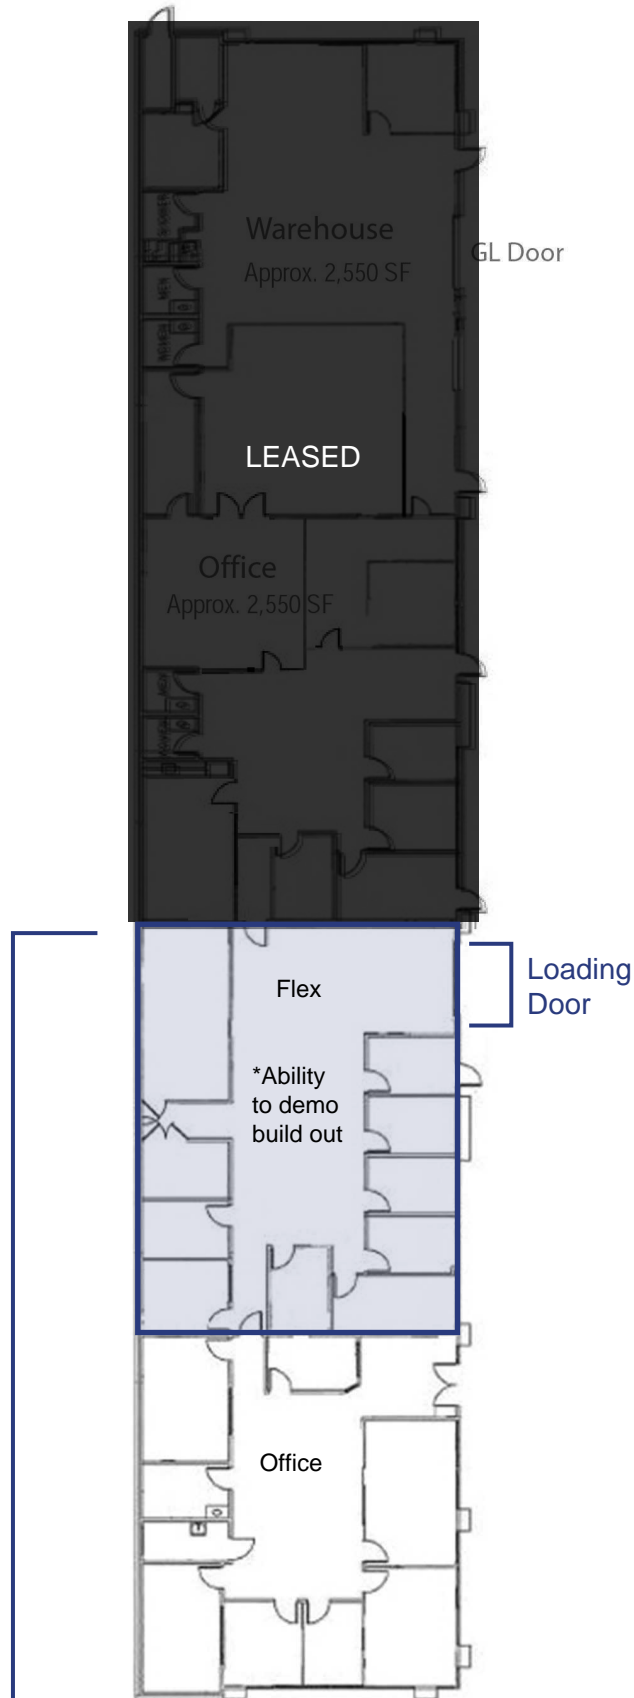

WILLOWS PATHWAY BUILDING

5,100 RSF OFFICE / FLEX

14907 NE 95th Street | Redmond, Washington

CONNOR GILCHRIST
425.274.4286
gilchrist@broderickgroup.com

TYLER SLONE
425.274.4281
slone@broderickgroup.com