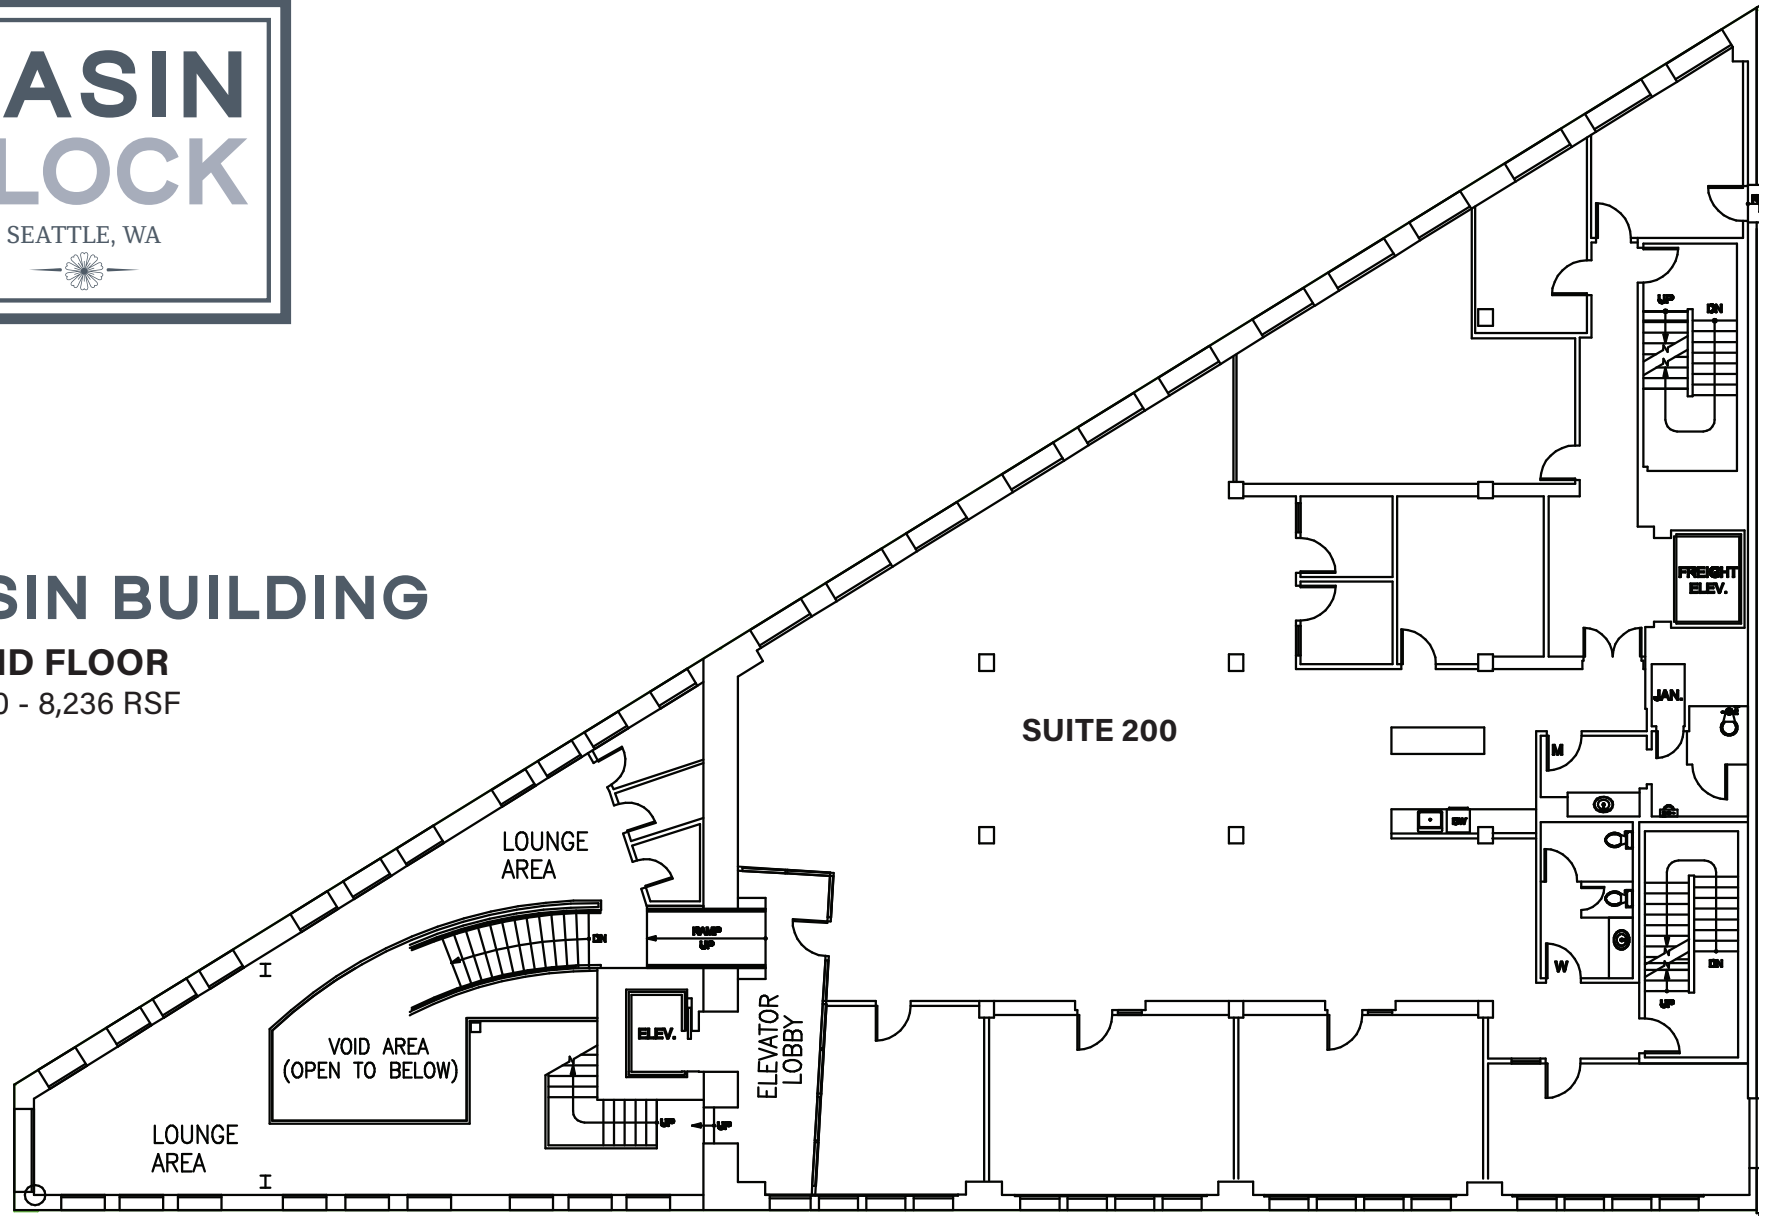

MASIN BUILDING

SECOND FLOOR

Suite 200 - 8,236 RSF

Connor McClain
+1 425 785 5660
connor.mcclain@colliers.com

David Gurry
+1 206 931 6474
david.gurry@colliers.com

RUBICON POINT
PARTNERS

Colliers