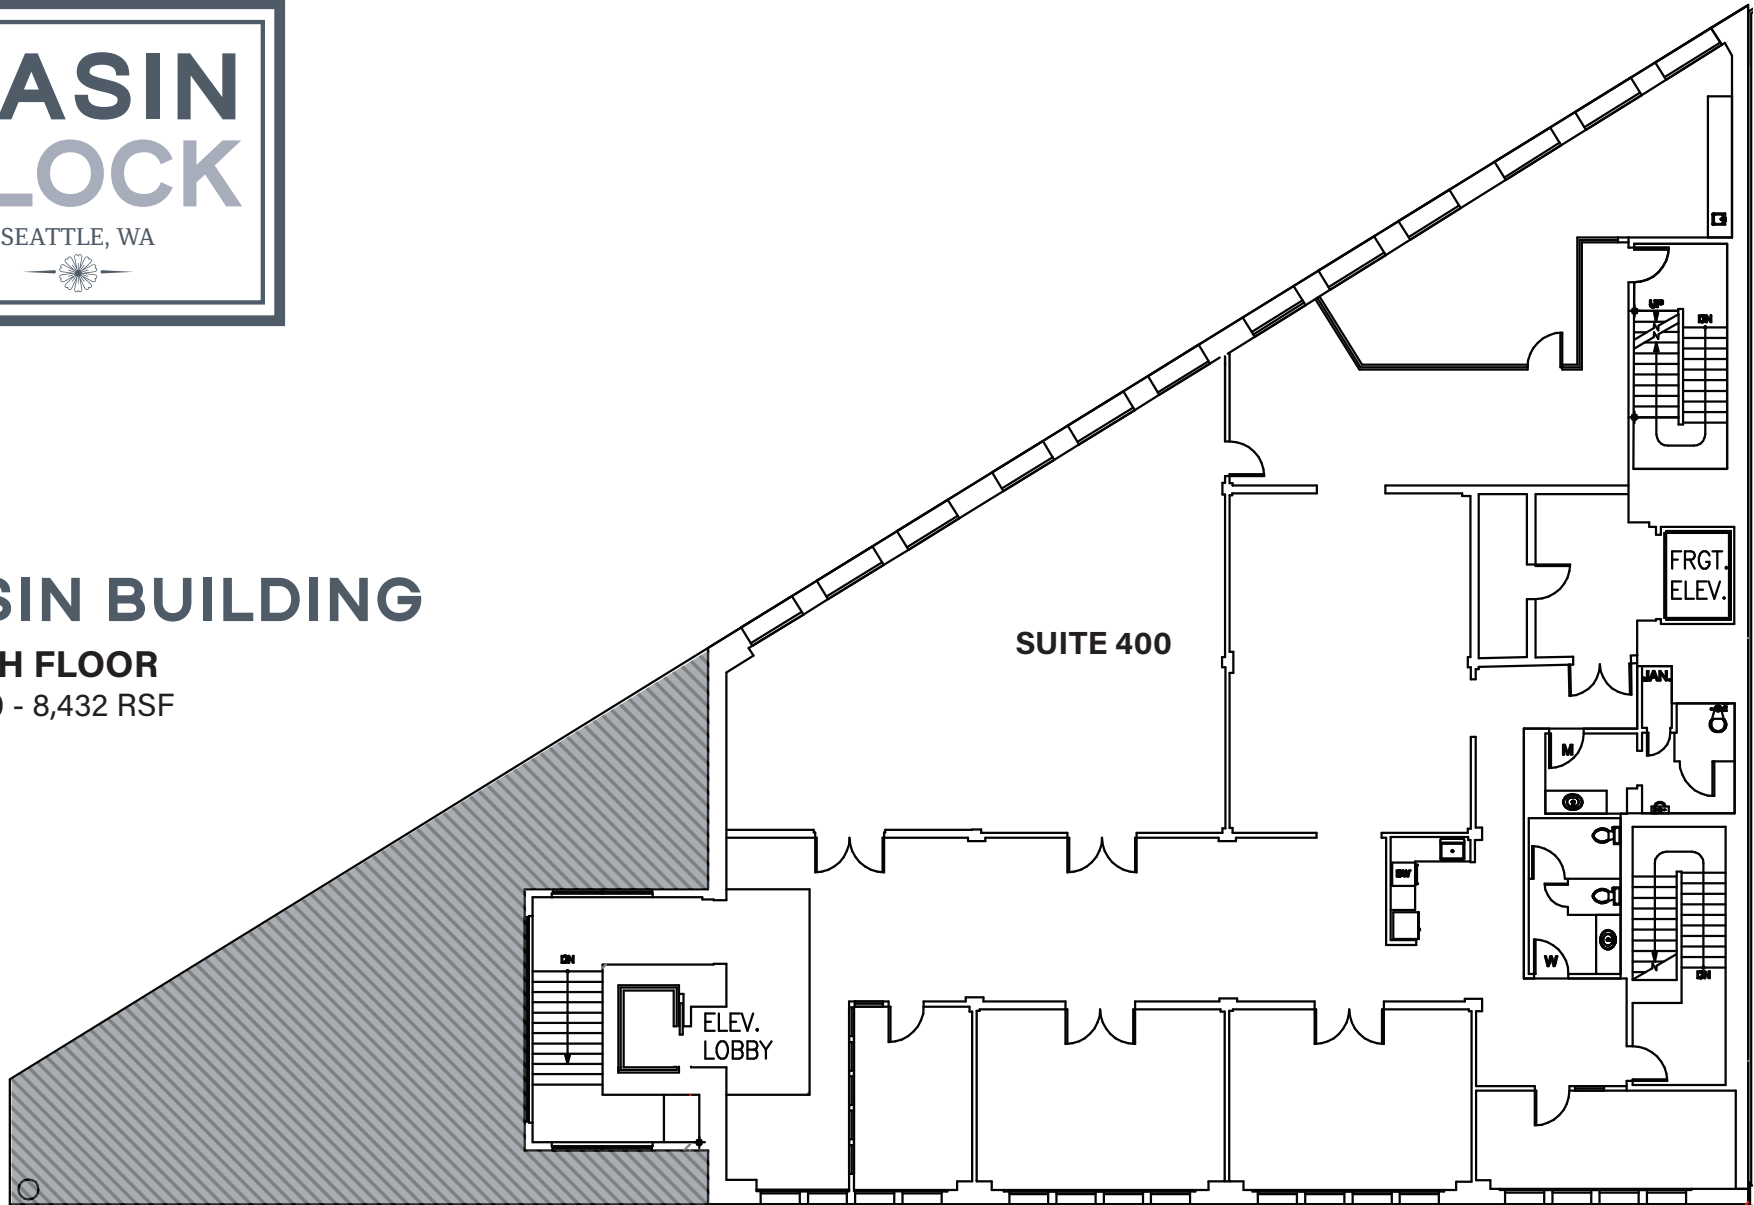

MASIN BUILDING

FOURTH FLOOR

Suite 400 - 8,432 RSF

Connor McClain
+1 425 785 5660
connor.mcclain@colliers.com

David Gurry
+1 206 931 6474
david.gurry@colliers.com

RUBICON POINT
PARTNERS