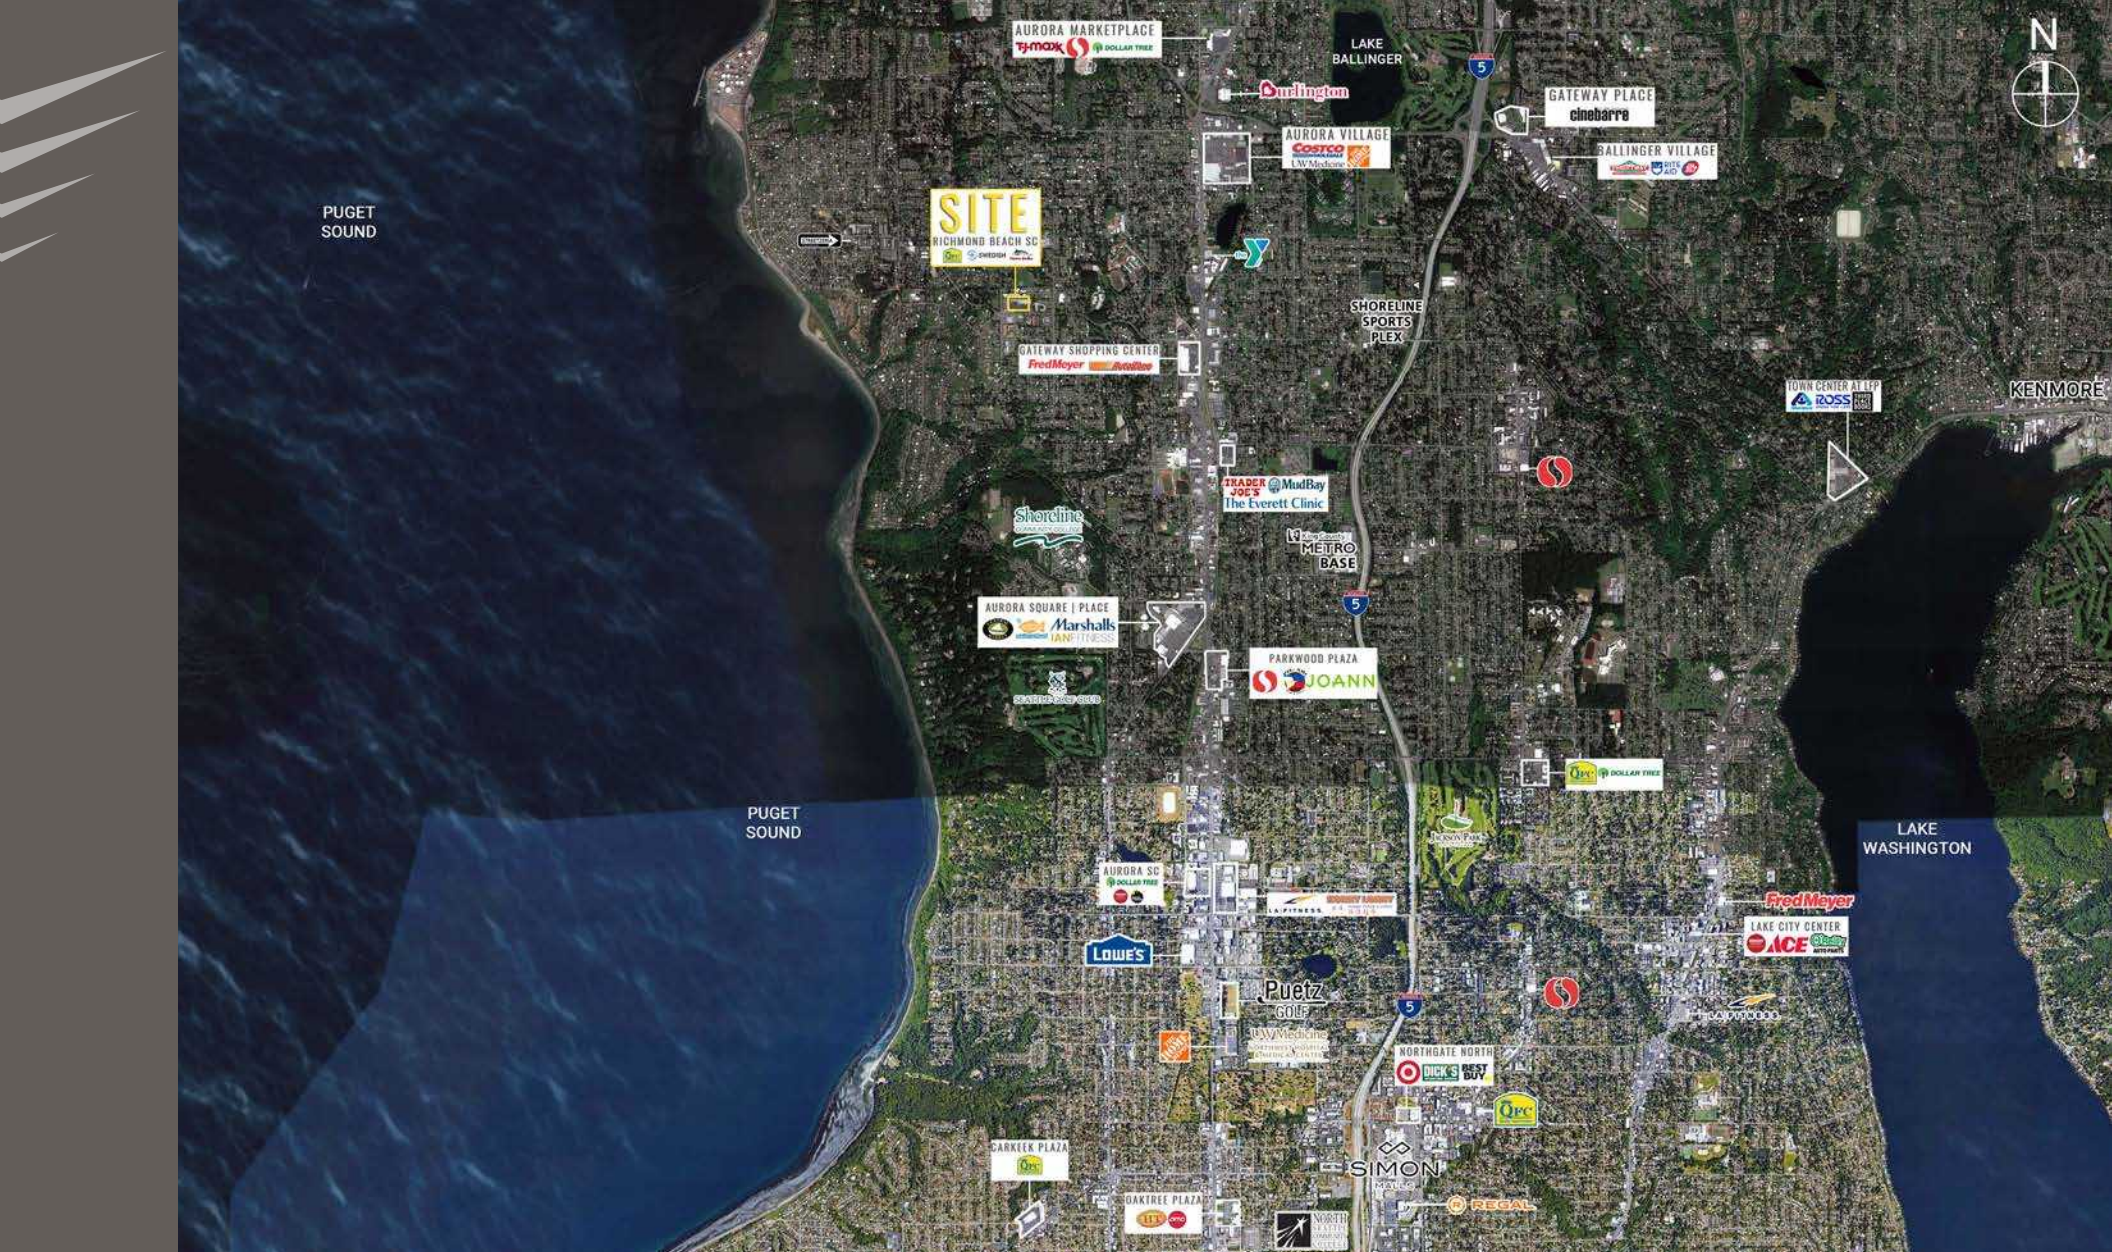

Population

Average HH Income

Daytime Population

Regis - 2020

	Population	Average HH Income	Daytime Population
Mile 1	17,151	\$131,164	5,240
Mile 3	99,858	\$113,433	29,234
Mile 5	252,953	\$111,834	81,991

SITE PLAN

Only Neighborhood
Retail Center

Located Minutes
From Hwy 99

6,138 ADT
8th Avenue

15,750 ADT
NW Richmond Beach RD

SHORELINE, WA is made up of 14 well defined neighborhoods, each with its own character. It shares the south border with Seattle and downtown Seattle is approximately 10 miles away. Shoreline is bordered on the west by Puget Sound, on the north by Edmonds, and on the east by Lake Forest Park. Shoreline residents enjoy abundant parks and stellar public and private schools that are consistently recognized for strong test scores and active community support.