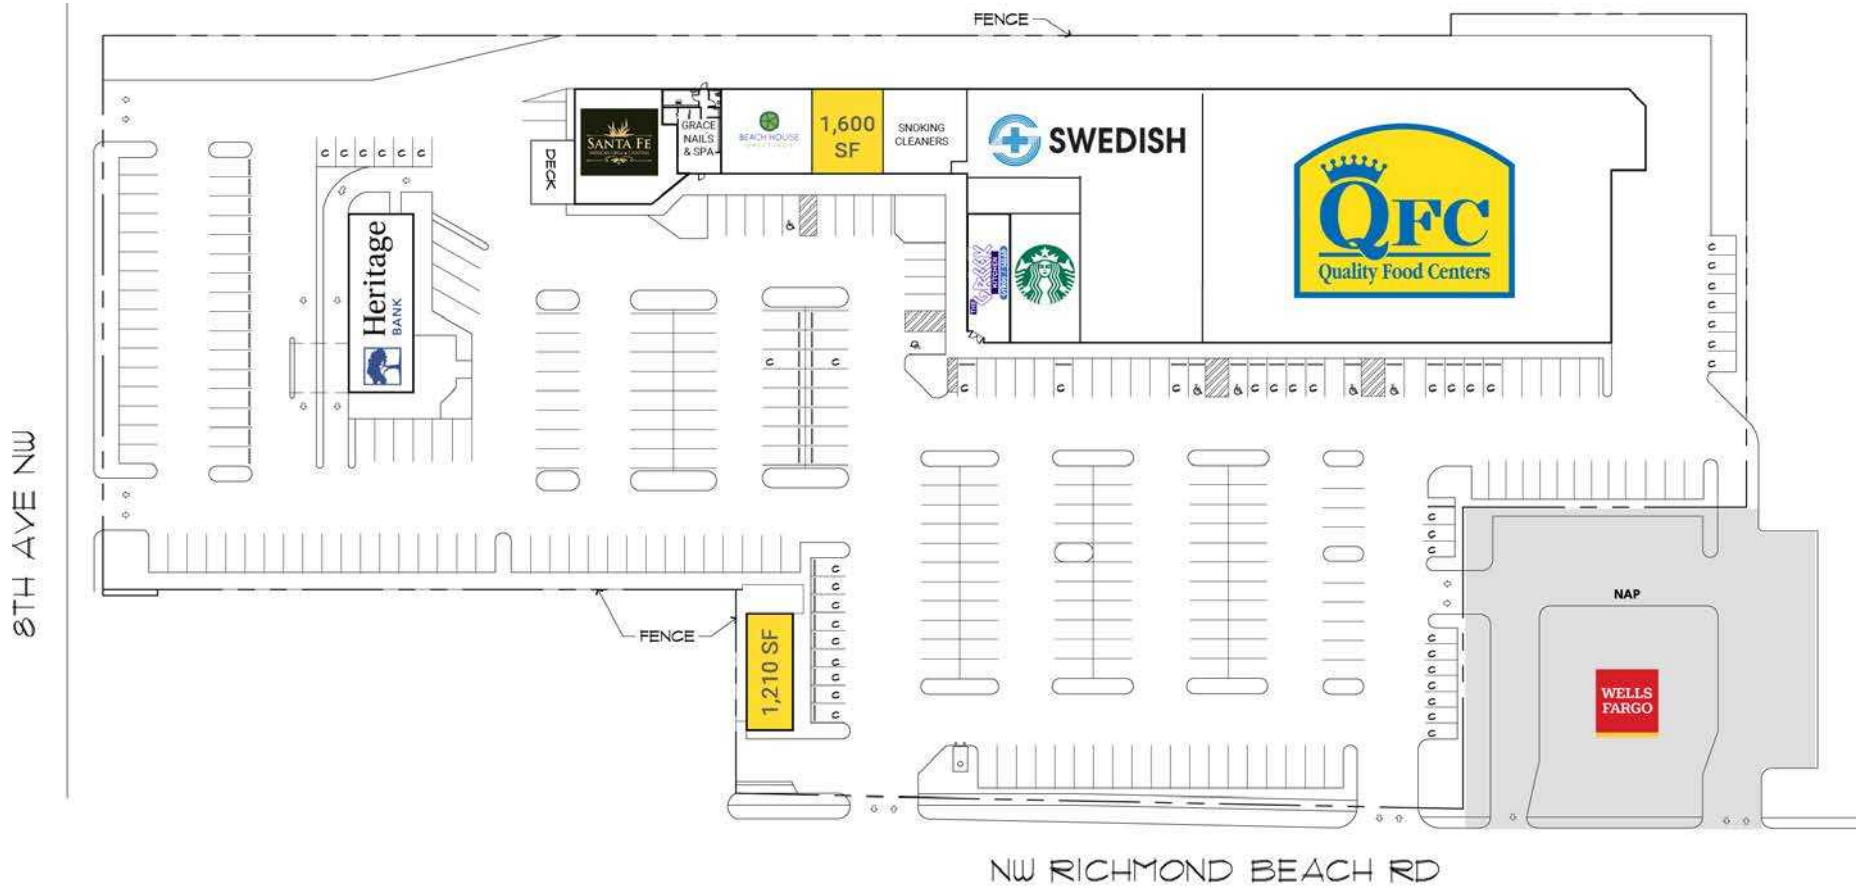

1,210 SF \$30-\$35 PSF PLUS NNN

1,600 SF \$30-\$35 PSF PLUS NNN

- Pad Space: 1,210 SF, Built-out as Medical Office
- Inline Space: 1,600 SF, Built-Out as Hair Salon
- Recently Remodeled Center
- Anchored By: QFC & Swedish Medical
- Join: Starbucks, The Greek Kitchen, Beach House Greetings, Heritage Bank, and More!

Only Neighborhood
Retail Center

Located Minutes
From Hwy 99

6,138 ADT
8th Avenue

15,750 ADT
NW Richmond Beach RD

SHORELINE, WA is made up of 14 well defined neighborhoods, each with its own character. It shares the south border with Seattle and downtown Seattle is approximately 10 miles away. Shoreline is bordered on the west by Puget Sound, on the north by Edmonds, and on the east by Lake Forest Park. Shoreline residents enjoy abundant parks and stellar public and private schools that are consistently recognized for strong test scores and active community support.