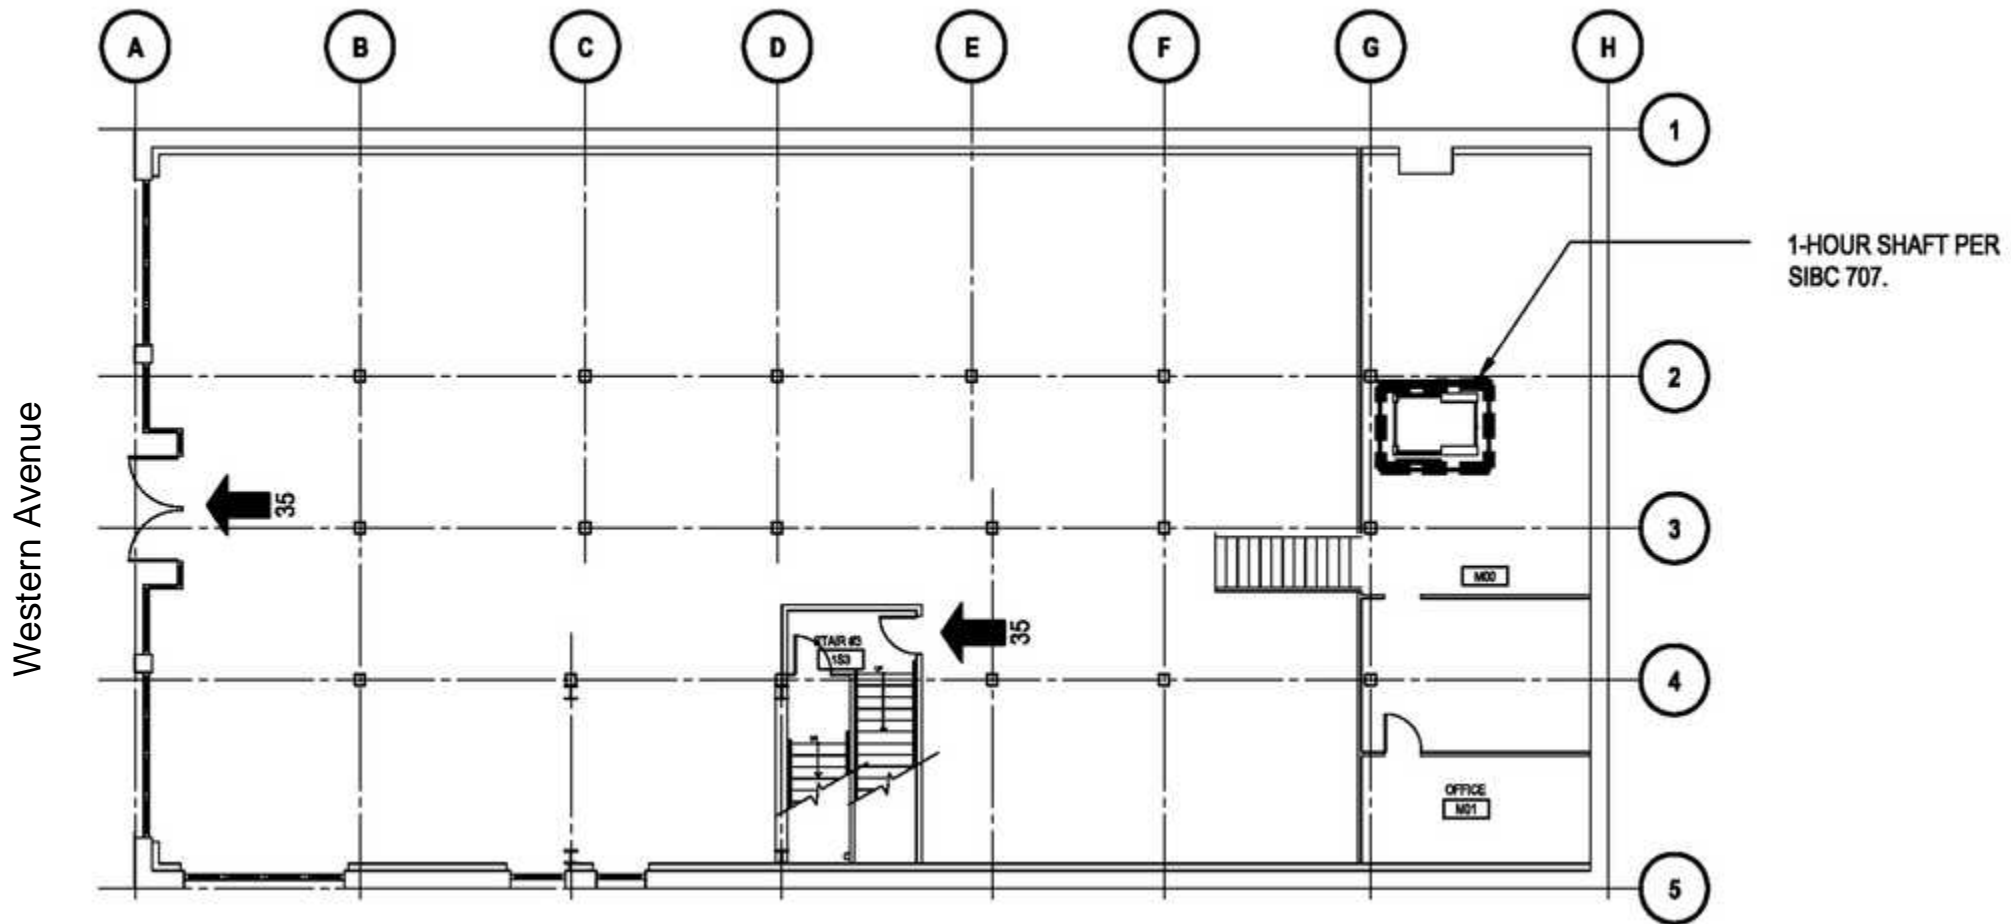

84 UNION STREET, SEATTLE, WA 98101

MARKETSIDE FLATS