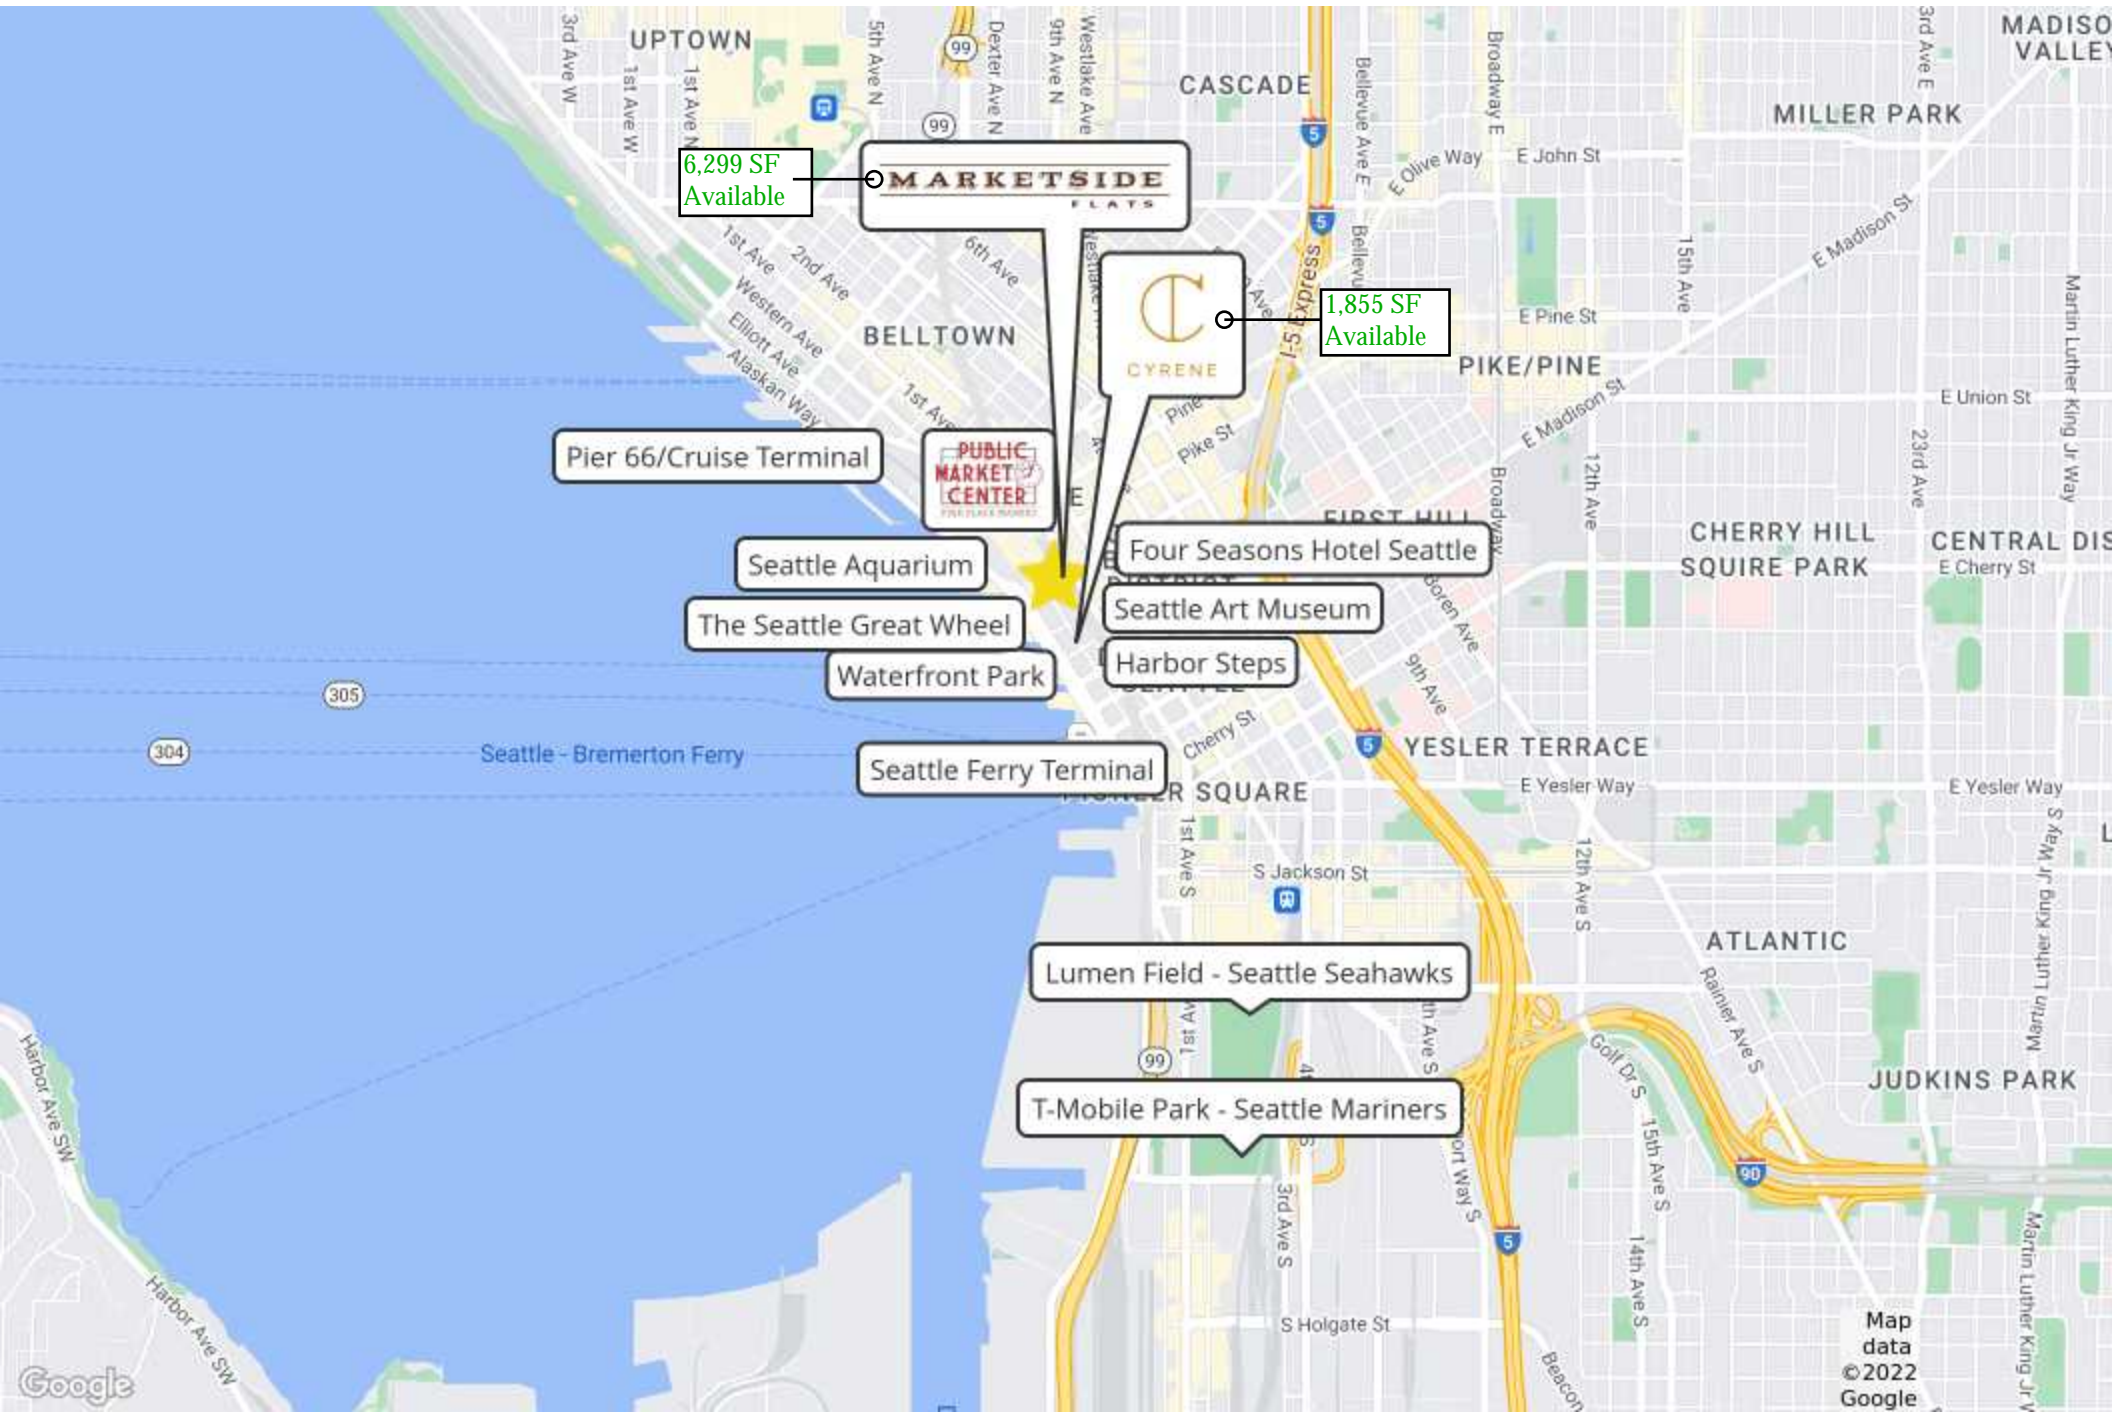

84 UNION STREET, SEATTLE, WA 98101

MARKETSIDE FLATS

6,299 SF Available

MARKETSIDE FLATS

CYRENE

1,855 SF Available

Pier 66/Cruise Terminal

PUBLIC MARKET CENTER

Seattle Aquarium

Four Seasons Hotel Seattle

The Seattle Great Wheel

Seattle Art Museum

Waterfront Park

Harbor Steps

Seattle Ferry Terminal

Lumen Field - Seattle Seahawks

T-Mobile Park - Seattle Mariners

Map data © 2022 Google