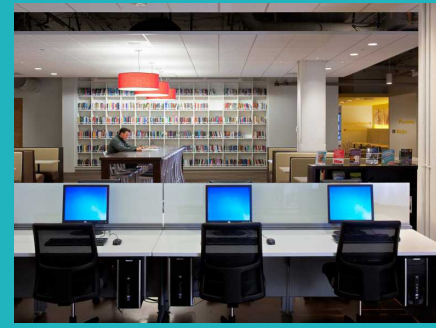

6th & WALL
521 Wall Street

SABEY

Suite 110 - 1,716 RSF

- 6th & Wall occupies an entire block, allowing for creative office users to get inspired with their layouts.
- Along with the large floorplates, 6th & Wall features a 3-story atrium, creating vast amount of natural light to their already light filled spaces.
- Tenant amenity hang out area with adjacent building conference room
- Parking ratio: .5/1,000