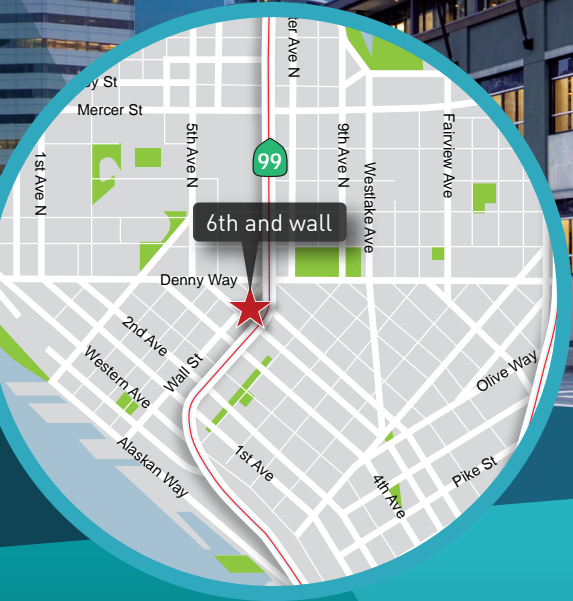

# 6<sup>th</sup> & WALL

521 Wall Street  
Seattle, WA 98121

## HIGHLIGHTS

- Easy access to all major bus routes, I-5 freeway, and Highway 99
- Within walking distance to over 50 restaurants, retail shops, and service amenities
- Heavy Live floor loads
- Oversized Freight Elevator
- Awarded Energy Star Label in 2007 for its operating efficiency
- Beautiful Atrium and common area space

## HOTELS

1. Ace Hotel
2. Hyatt Place
3. Quality Inn
4. Travelodge
5. Best Western
6. Holiday Inn
7. Pan Pacific