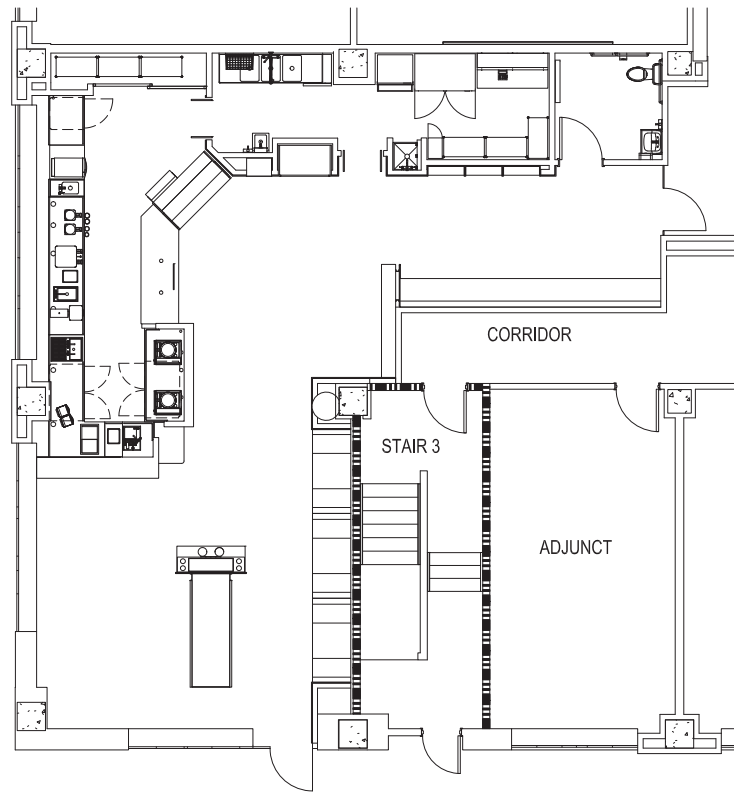

SABEY

NEWMARK

**6th & WALL**  
521 Wall Street

**SABEY**

**Suite 110 - 1,716 RSF**

- 6th & Wall occupies an entire block, allowing for creative office users to get inspired with their layouts.
- Along with the large floorplates, 6th & Wall features a 3-story atrium, creating vast amount of natural light to their already light filled spaces.
- Tenant amenity hang out area with adjacent building conference room
- Parking ratio: .5/1,000

Suite 320 - 10,406 RSF (Divisible to  $\pm 5,000$  RSF)

[VIEW VIRTUAL TOUR](#)