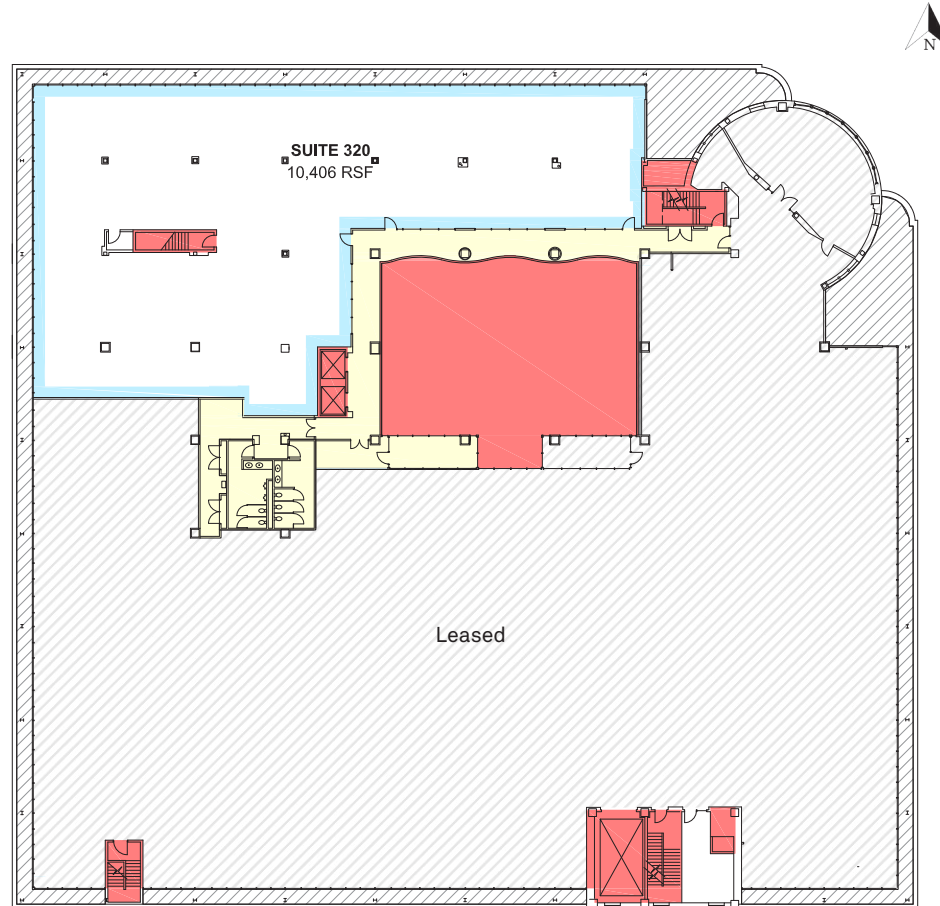

SABEY

NEWMARK

**6th & WALL**  
521 Wall Street

**SABEY**

**Suite 110 - 1,716 RSF**

- 6th & Wall occupies an entire block, allowing for creative office users to get inspired with their layouts.
- Along with the large floorplates, 6th & Wall features a 3-story atrium, creating vast amount of natural light to their already light filled spaces.
- Tenant amenity hang out area with adjacent building conference room
- Parking ratio: .5/1,000

Suite 320 - 10,406 RSF (Divisible to  $\pm 5,000$  RSF)

[VIEW VIRTUAL TOUR](#)