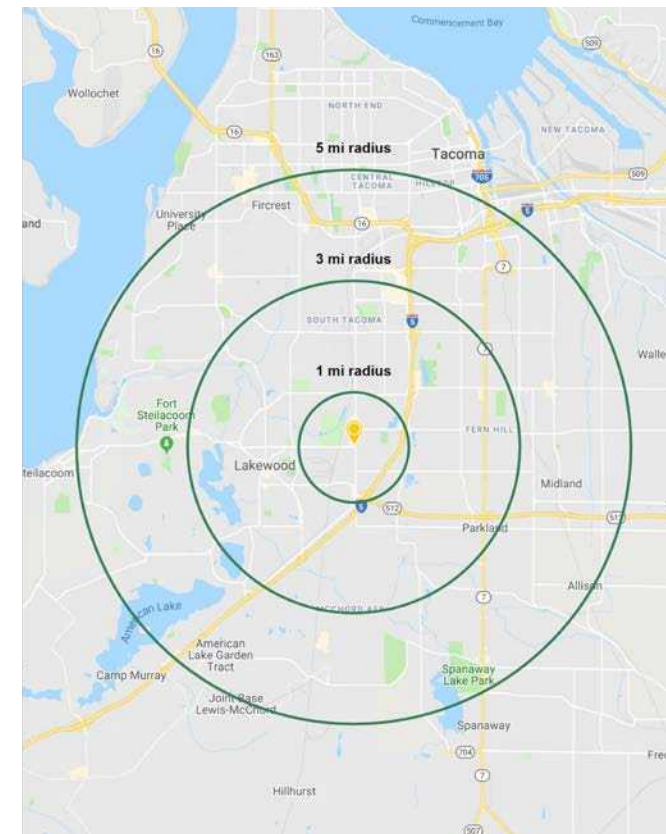

**AVAILABLE:**

**1,200 SF      \$24.00 PSF      PLUS \$9.00 NNN**

- Strip Retail Center Central to Lakewood, Tacoma, and Spanaway
- Quick Walk from Pierce County Transit Center
- Retail & Service Tenant Mix
- Gravtiy Coffee Kiosk Strong Daily Driver to the Center
- Abundant Parking

Population

Average HH Income

Daytime Population

Regis - 2023

	Population	Average HH Income	Daytime Population
Mile 1	12,497	\$85,764	8,887
Mile 3	121,181	\$91,514	37,555
Mile 5	282,894	\$101,145	83,313

**TENANTS**

LOCATION DETAILS

Located moments from  
I-5 & SR 512

Located along South  
Tacoma Way Retail Core

35,813 ADT  
S Tacoma Way

21,274 ADT  
Steilacoom Blvd

LOCATION AERIAL

TACOMA | KIRKLAND | SEATTLE | PORTLAND