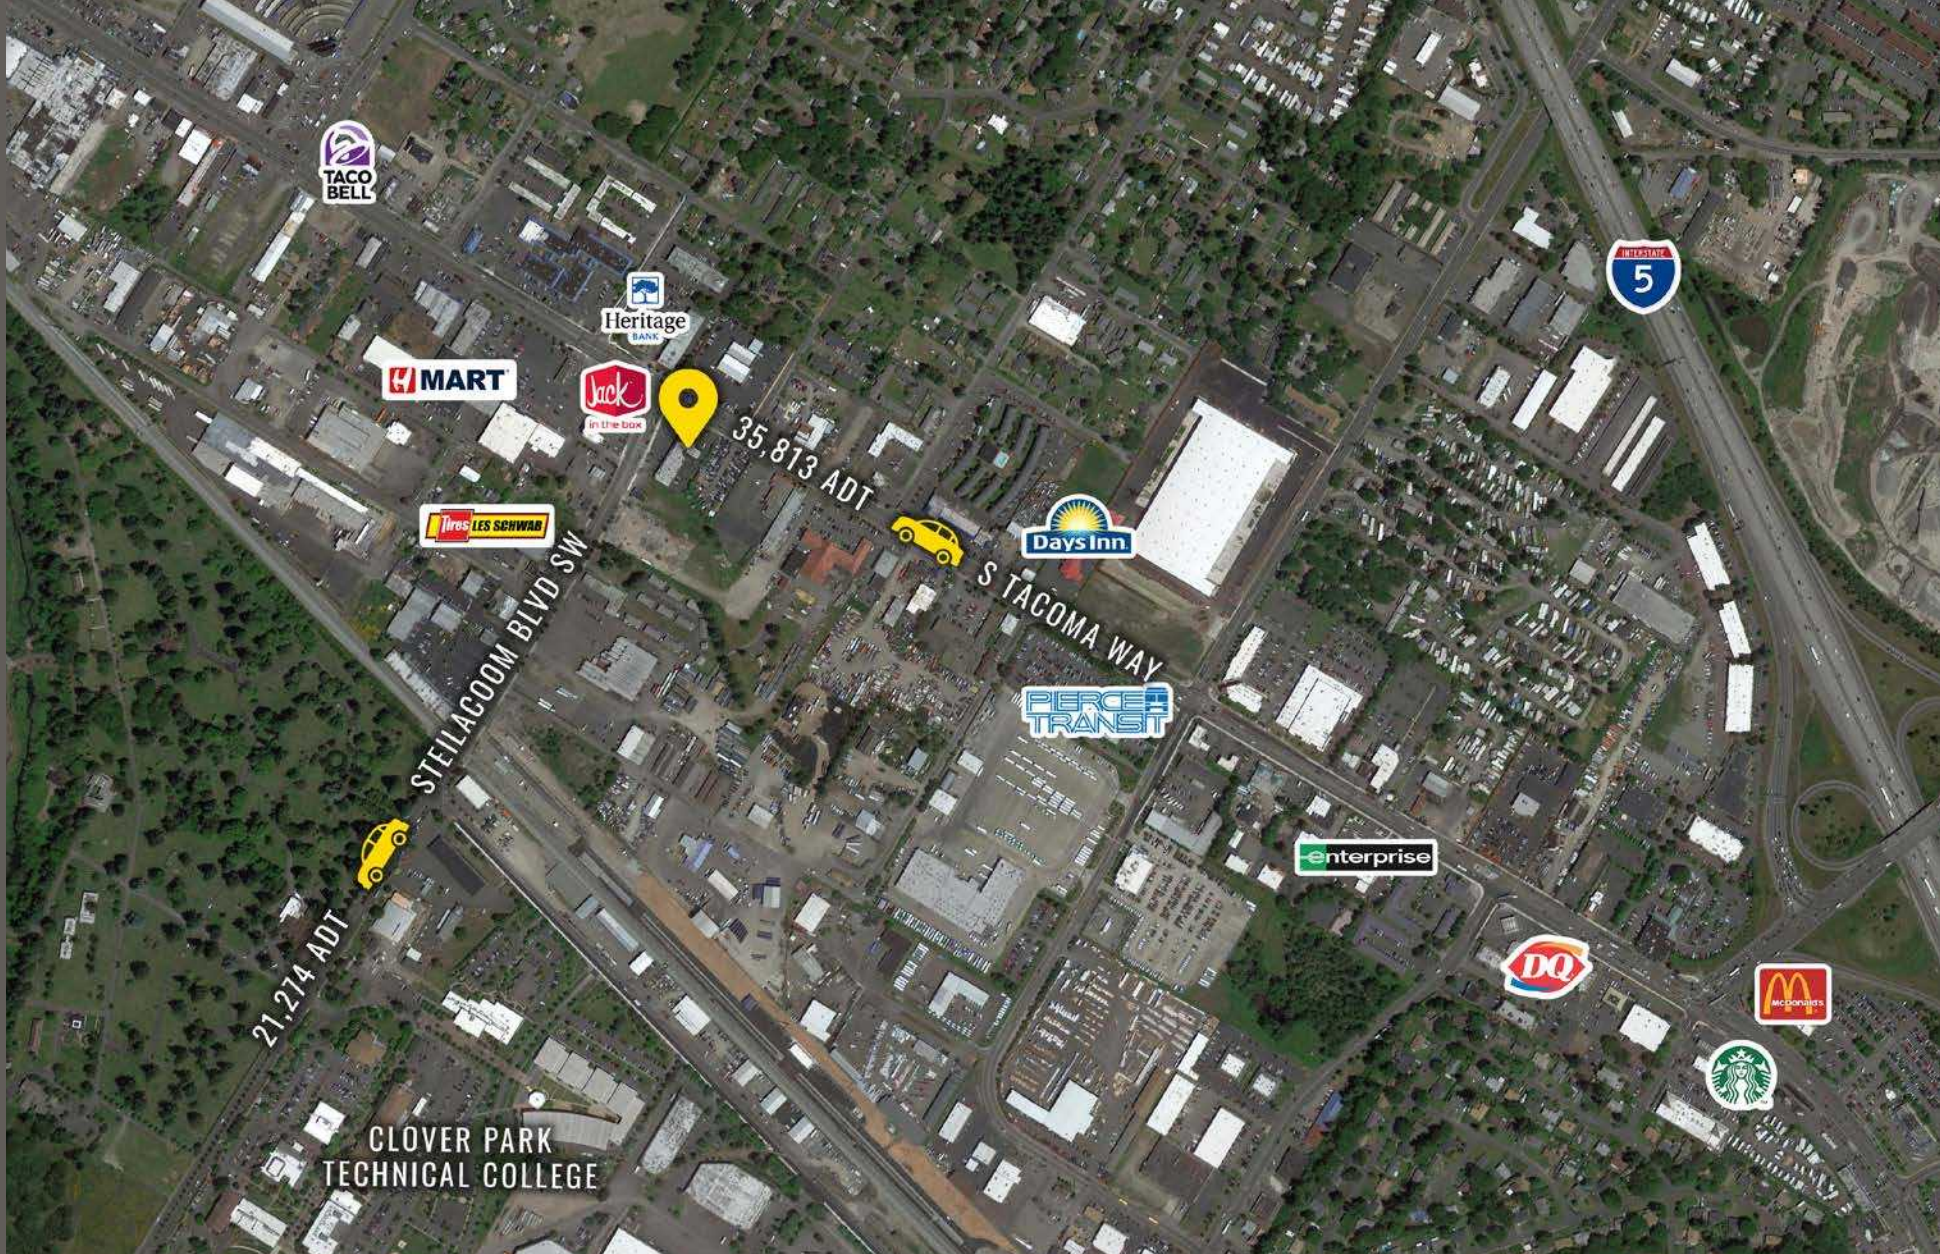

**AVAILABLE:**

**1,200 SF      \$24.00 PSF      PLUS \$9.00 NNN**

- Strip Retail Center Central to Lakewood, Tacoma, and Spanaway
- Quick Walk from Pierce County Transit Center
- Retail & Service Tenant Mix
- Gravtiy Coffee Kiosk Strong Daily Driver to the Center
- Abundant Parking

Population

Average HH Income

Daytime Population

Regis - 2023

	Population	Average HH Income	Daytime Population
Mile 1	12,497	\$85,764	8,887
Mile 3	121,181	\$91,514	37,555
Mile 5	282,894	\$101,145	83,313

**TENANTS**

LOCATION DETAILS

Located moments from  
I-5 & SR 512

Located along South  
Tacoma Way Retail Core

35,813 ADT  
S Tacoma Way

21,274 ADT  
Steilacoom Blvd

LOCATION AERIAL

TACOMA | KIRKLAND | SEATTLE | PORTLAND