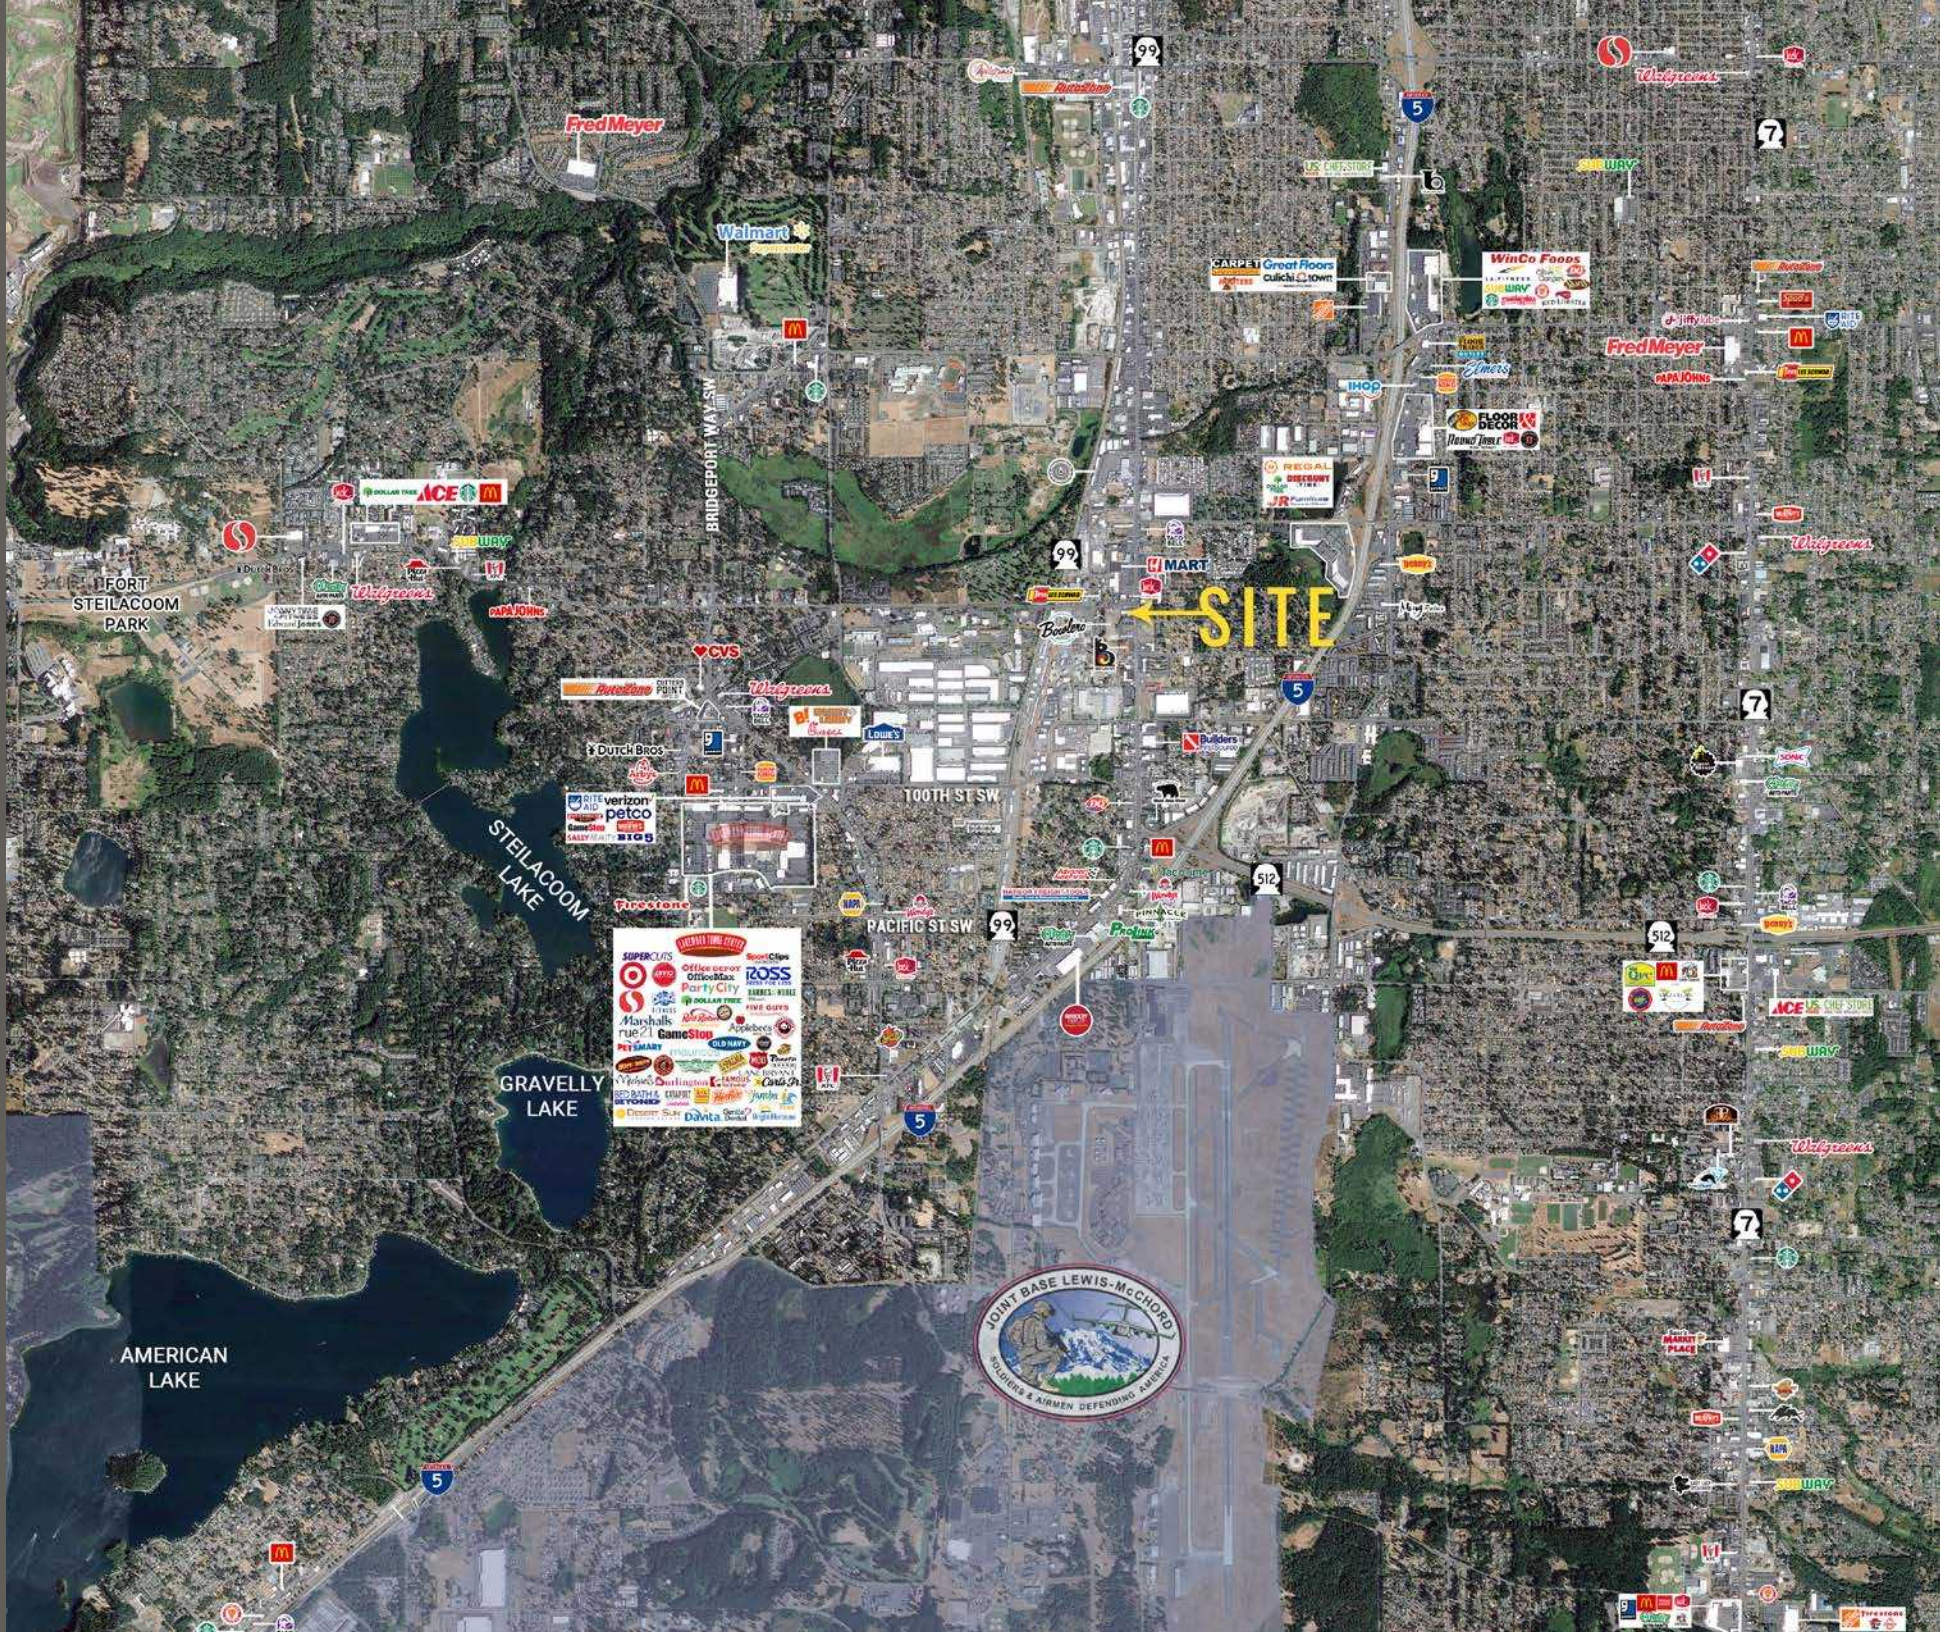

**AVAILABLE:**

**1,200 SF      \$24.00 PSF      PLUS \$9.00 NNN**

- Strip Retail Center Central to Lakewood, Tacoma, and Spanaway
- Quick Walk from Pierce County Transit Center
- Retail & Service Tenant Mix
- Gravtiy Coffee Kiosk Strong Daily Driver to the Center
- Abundant Parking

LOCATION DETAILS

Located moments from  
I-5 & SR 512

Located along South  
Tacoma Way Retail Core

35,813 ADT  
S Tacoma Way

21,274 ADT  
Steilacoom Blvd

LOCATION AERIAL

TACOMA | KIRKLAND | SEATTLE | PORTLAND