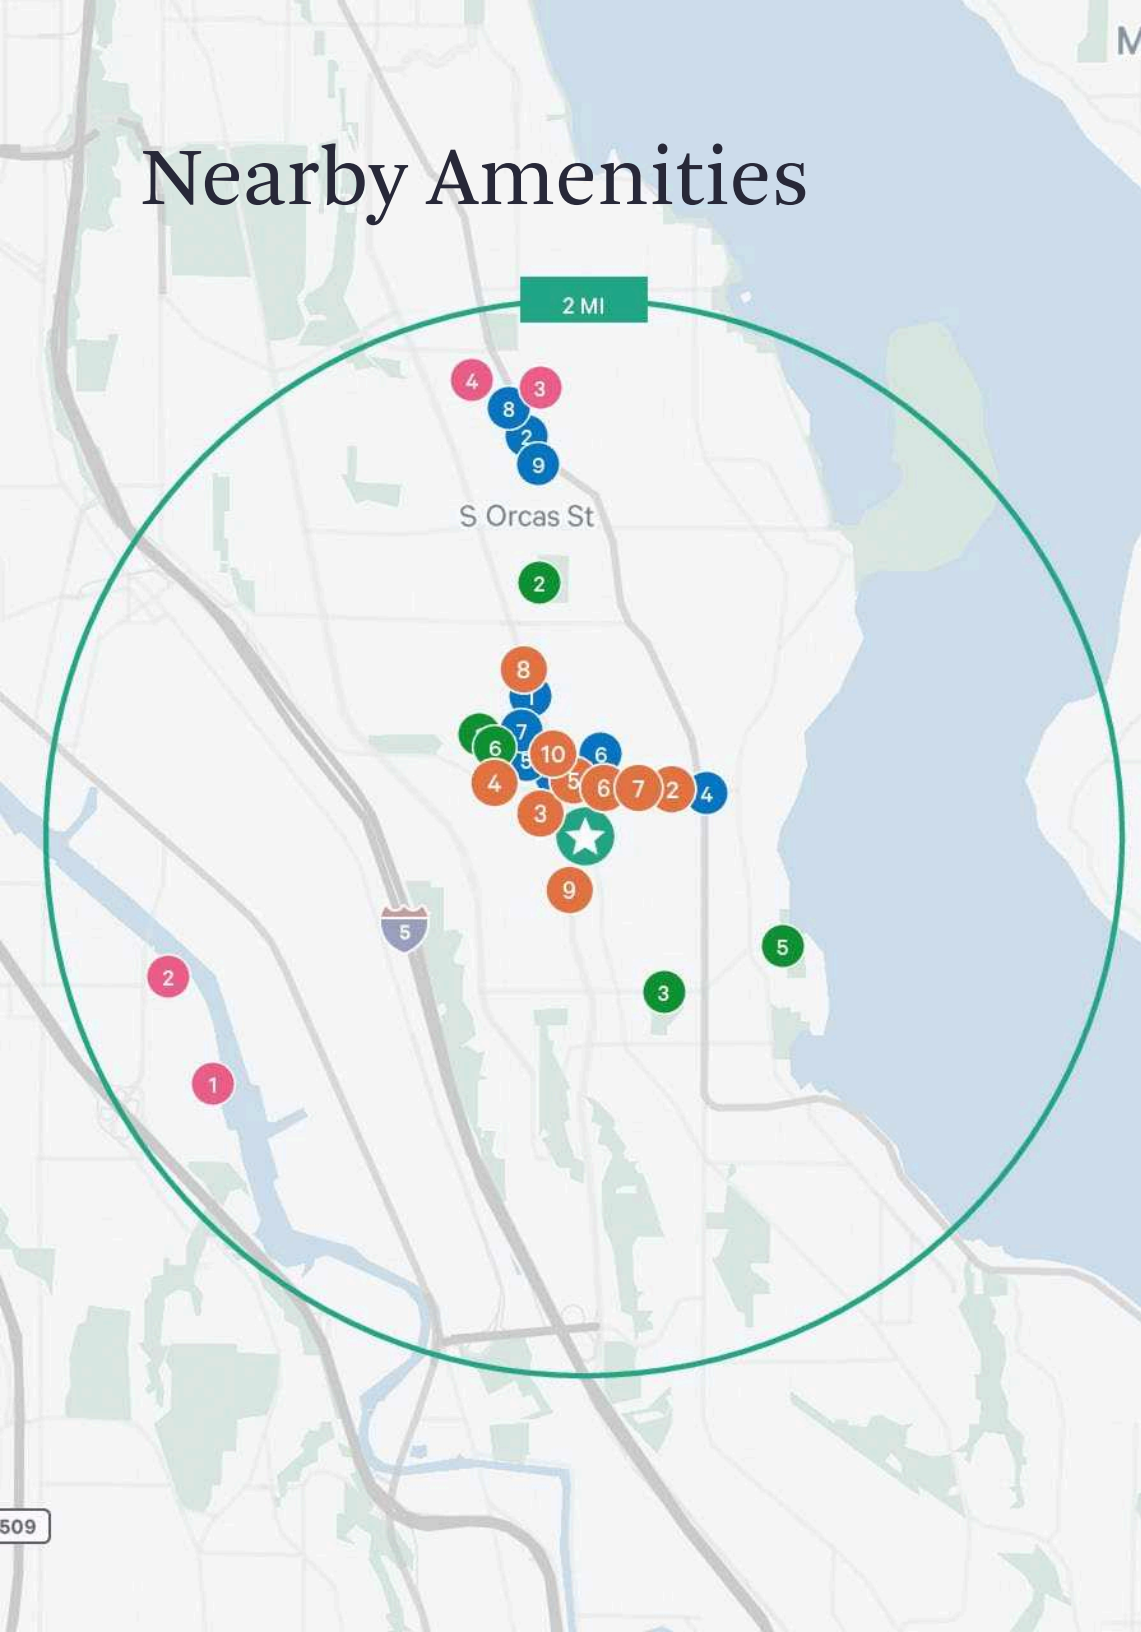

CBRE

Space Details

- Asking Rate and NNN: Call Listing Broker for rates
- Suite: 105-A - 2,200 SF
- Retail spaces serve 351 residential apartments with onsite retail parking.
- Ideal location for wireless, hair or nail salon, medical, insurance services, fitness, or food related uses not requiring a Type 1 Hood.
- Directly across from Sound Transit's Othello Station, bringing over 1M travelers per year to the immediate trade area as of 2019 *Source: Sound Transit Othello Station Quarterly Performance Report Q2 2019
- Over 31,400 cars / day. *Source: Esri 2023
- Join: Banner Bank, Dominos' Pizza, Bang Bang Kitchen, Othello Station Pharmacy, Green Leaf Dental, Othello Teriyaki and Wok, Le's Deli & Bakery, and more!

2023 Estimates	2023 Population	Daytime Population	2023 Households	Median Age
1 Mile	30,288	21,729	10,360	37.80
3 Miles	109,425	113,901	40,212	40.20
5 Miles	332,750	350,779	131,201	39.70

Site Plan

Nearby Amenities

Restaurants	
1	Eyman's Pizza
2	Flying Lion Brewing
3	Hoang Lan Restaurant
4	Los Tinos Mexican Restaurant
5	Pho My Chau Restaurant
6	Taco Street
7	The Cajun Crawfish
8	Tutta Bella Neapolitan Pizzeria - Columbia City
9	The Hummingbird Saloon

Public Transportation	
1	S Othello St & 46th Ave S
2	S Othello St & 48th Ave S
3	S Othello St & Martin L King Jr Way S
4	S Myrtle Pl & S Holly Park Dr
5	S Othello St & 42nd Ave S
6	S Othello St & 44th Ave S
7	S Othello St & 46th Ave S
8	Martin L King Jr Way S & S Holly St
9	Martin L King Jr Way S & S Kenyon St
10	Martin L King Jr Way S & S Myrtle St