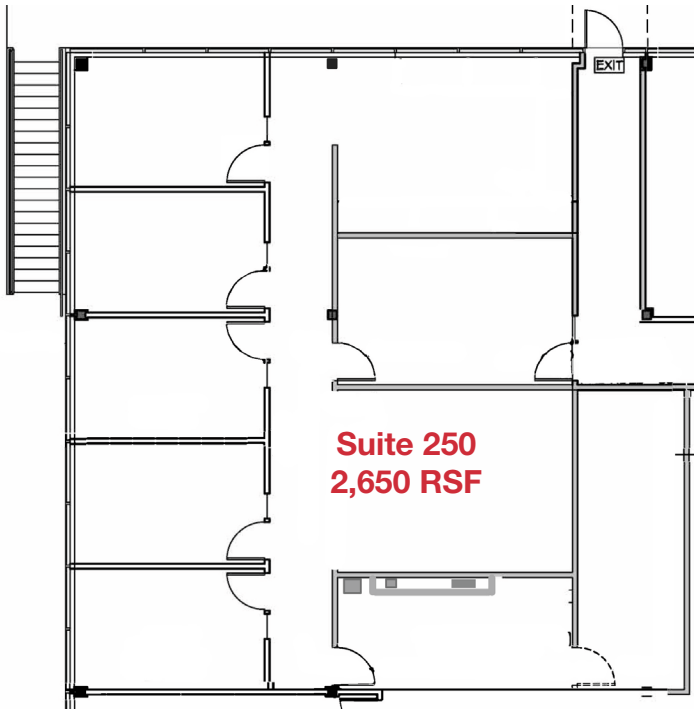

Suite 250 Features:

- Reception office with large built-in desk
- Waiting room
- 5 offices on window line with excellent territorial views to the North
- Large conference room
- Staff room with built-in upper and lower cabinetry
- Storage room