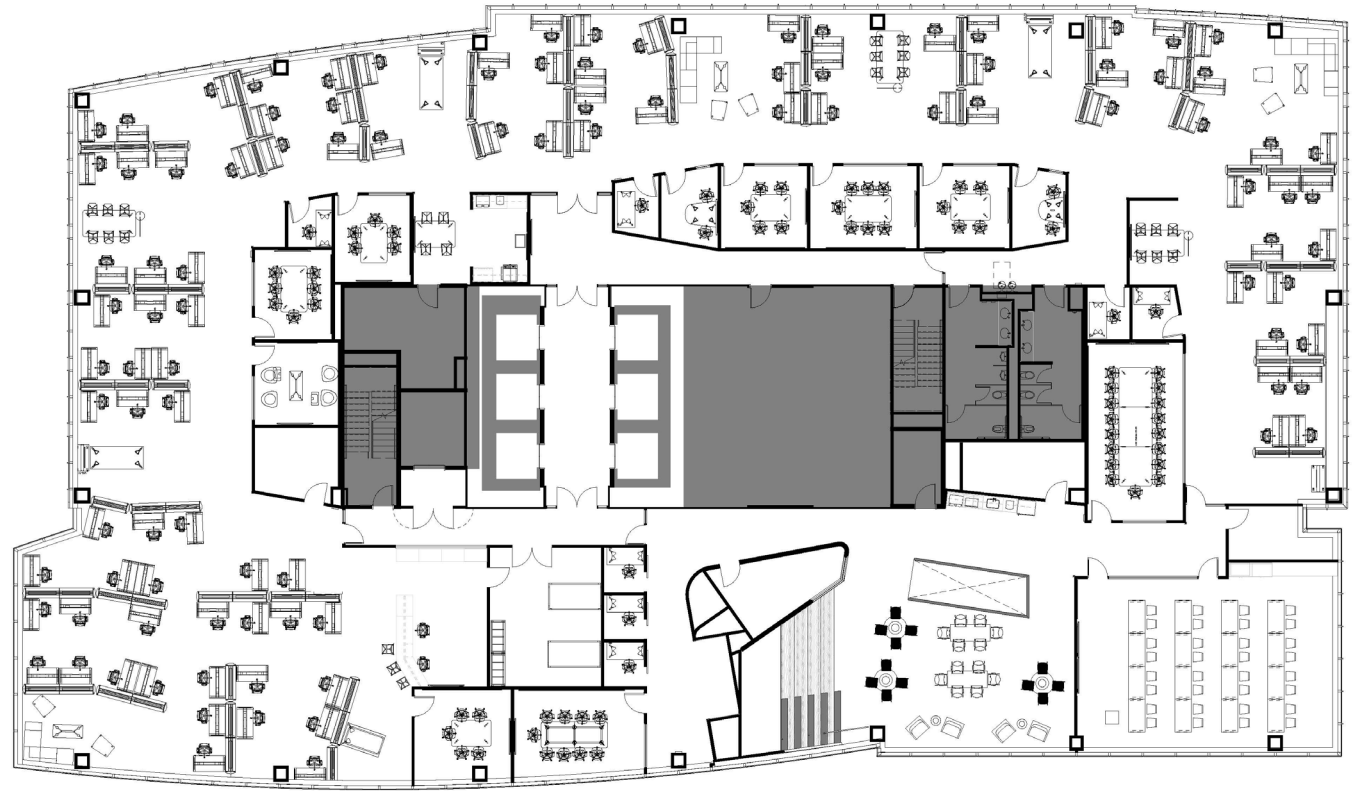

Exceptional Conference Facilities

- Private board room for up to 16 people.
- Large conference facility that seats up to 130 people and can be demised into 3 separate spaces.
- Conference and training facility offers state-of-the-art AV equipment and an adjacent catering kitchen allowing for ultimate flexibility for meeting spaces
- Multiple quiet rooms located off the Great Room.

FLOOR 24

22,932 RSF
Available Now

110 Seats

VIRTUAL TOUR

FLOOR 25

22,247 RSF
Available Now

106 Seats

VIRTUAL TOUR

FLOOR 26

22,261 RSF
Available Now

103 Seats

VIRTUAL TOUR

MADISON CENTRE

920 5th Ave, Seattle WA 98104

FOR MORE INFORMATION CONTACT

CHARLIE FARRA