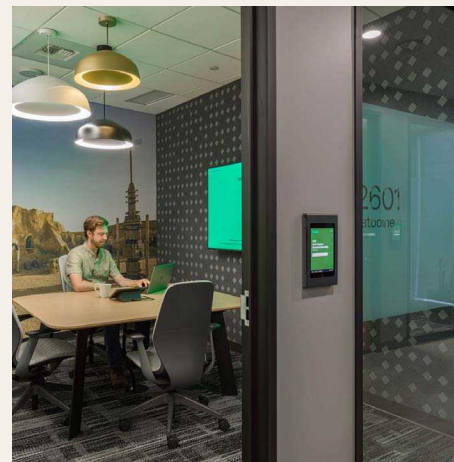

SPACE HIGHLIGHTS

Term through 10/1/23 – effective termination 10/31/25
(Can go direct for longer)