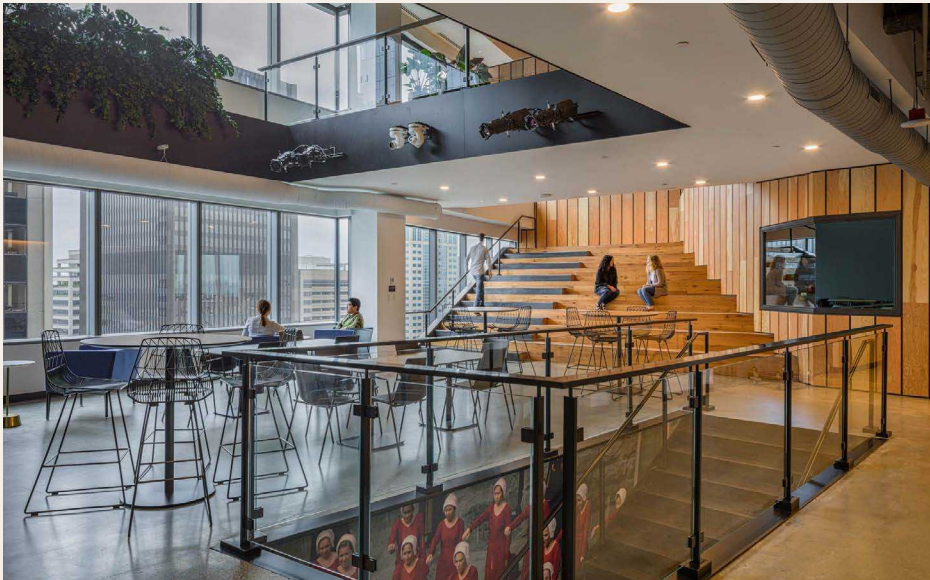

SPACE HIGHLIGHTS

Term through 10/1/23 – effective termination 10/31/25
(Can go direct for longer)