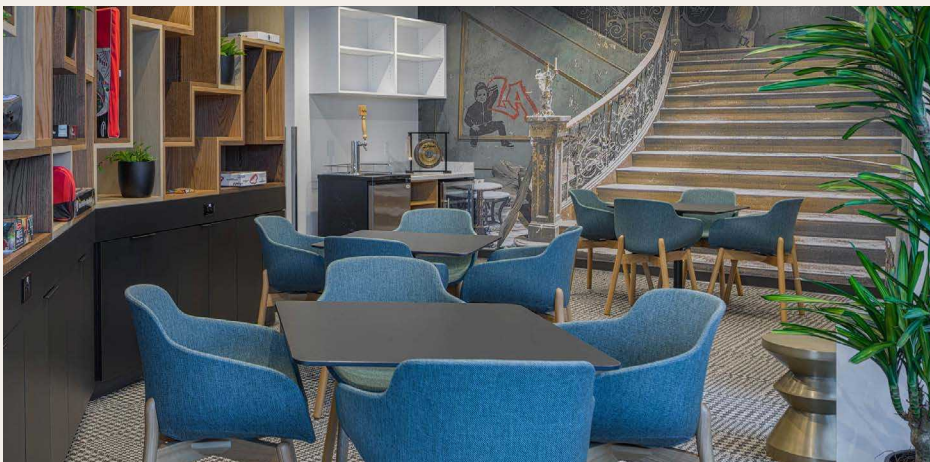

SPACE HIGHLIGHTS

Term through 10/1/23 – effective termination 10/31/25
(Can go direct for longer)