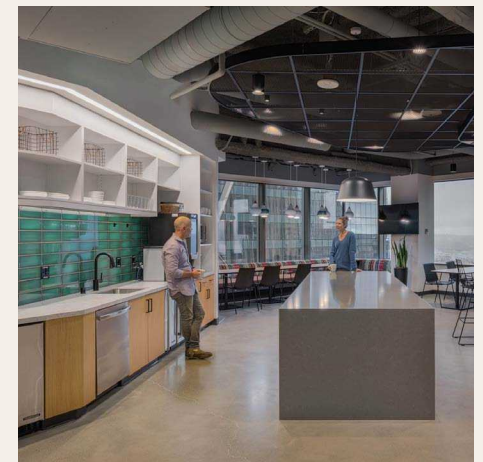

SPACE HIGHLIGHTS

Term through 10/1/23 – effective termination 10/31/25
(Can go direct for longer)