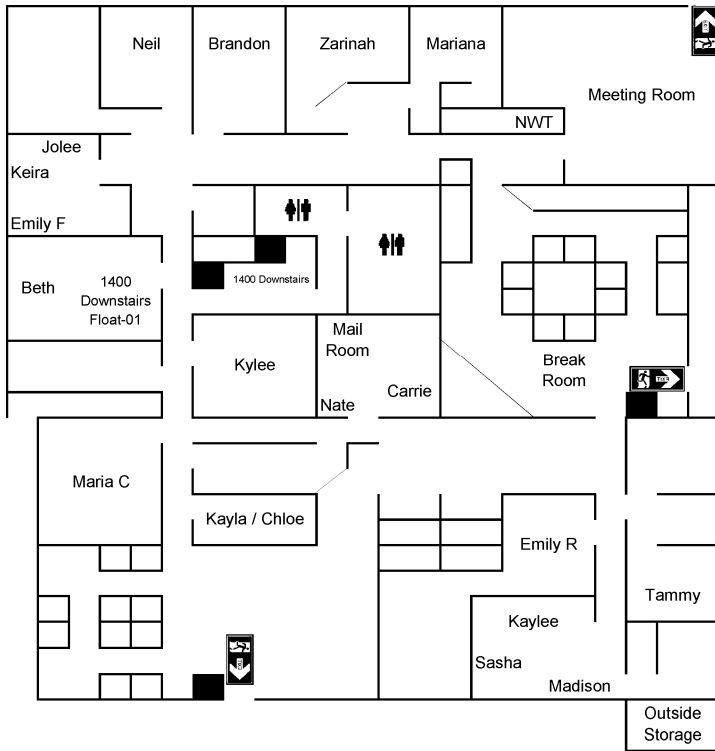

- General location of printer and printer name
- General location of shred bins
- General location of fire extinguisher

Bellingham Main - 2nd Floor

Disclaimer: This map is not drawn to scale and should only be used as a general visual representation of the space.

12/11/2023 8:37 AM

- General location of printer and printer name
- General location of shred bins
- General location of fire extinguisher

Bellingham Main - 1st Floor

Disclaimer: This map is not drawn to scale and should only be used as a general visual representation of the space.