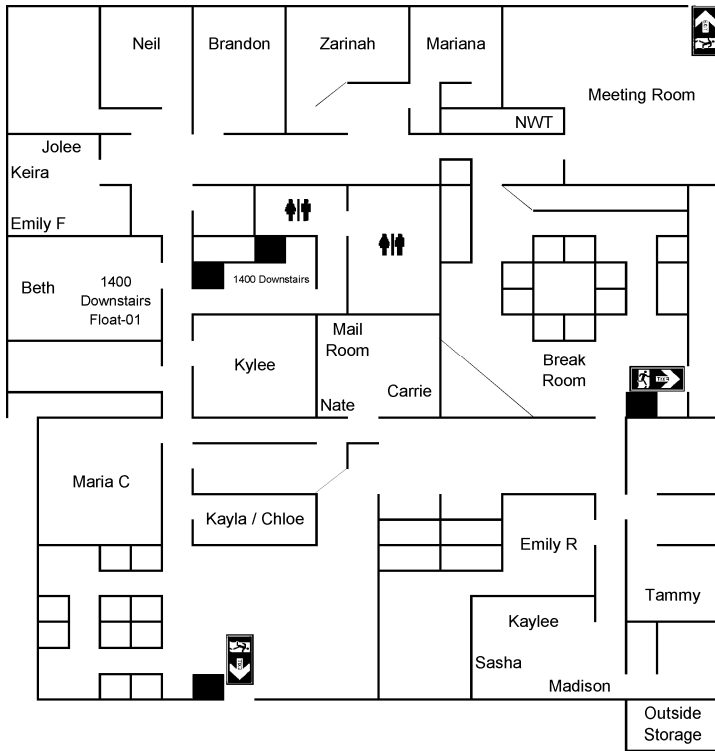

- General location of printer and printer name
- General location of shred bins
- General location of fire extinguisher

## Bellingham Main - 2nd Floor

Disclaimer: This map is not drawn to scale and should only be used as a general visual representation of the space.

12/11/2023 8:37 AM

- General location of printer and printer name
- General location of shred bins
- General location of fire extinguisher

## Bellingham Main - 1st Floor

Disclaimer: This map is not drawn to scale and should only be used as a general visual representation of the space.

12/11/2023 8:37 AM