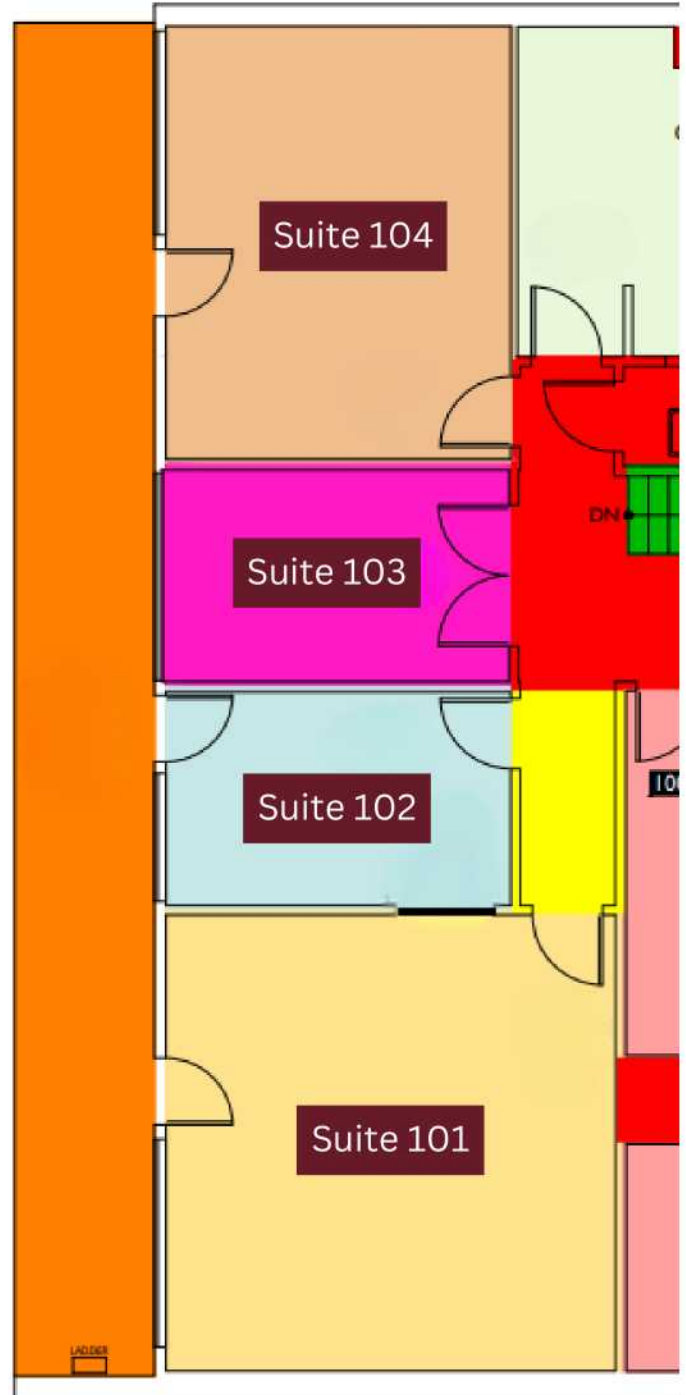

Edmonds Sunset Office Building

Water View Office Space For Lease

111 Sunset Ave N, Edmonds WA 98020

Suite #	Rentable Square Feet	Monthly Rent (Full Service)
104	443	$1,400/Month
103	224	$750/Month
102	224	$750/Month
101	607	$1,900/Month

KAMALOR
COMMERCIAL REAL ESTATE
206.656.7700

Christian Decker, CCIM
206.656.7300
Christian@Kamalor.com

Brad Decker
206.656.7200
Brad@Kamalor.com

This information supplied herein is from sources we deem reliable. It is provided without any representation, warranty, or guarantee, expressed or implied as to its accuracy. Prospective Buyer or Tenant should conduct an independent investigation and verification of all matters deemed to be material, including, but not limited to, statements of income and expenses. Consult your attorney, accountant, or other professional advisor.