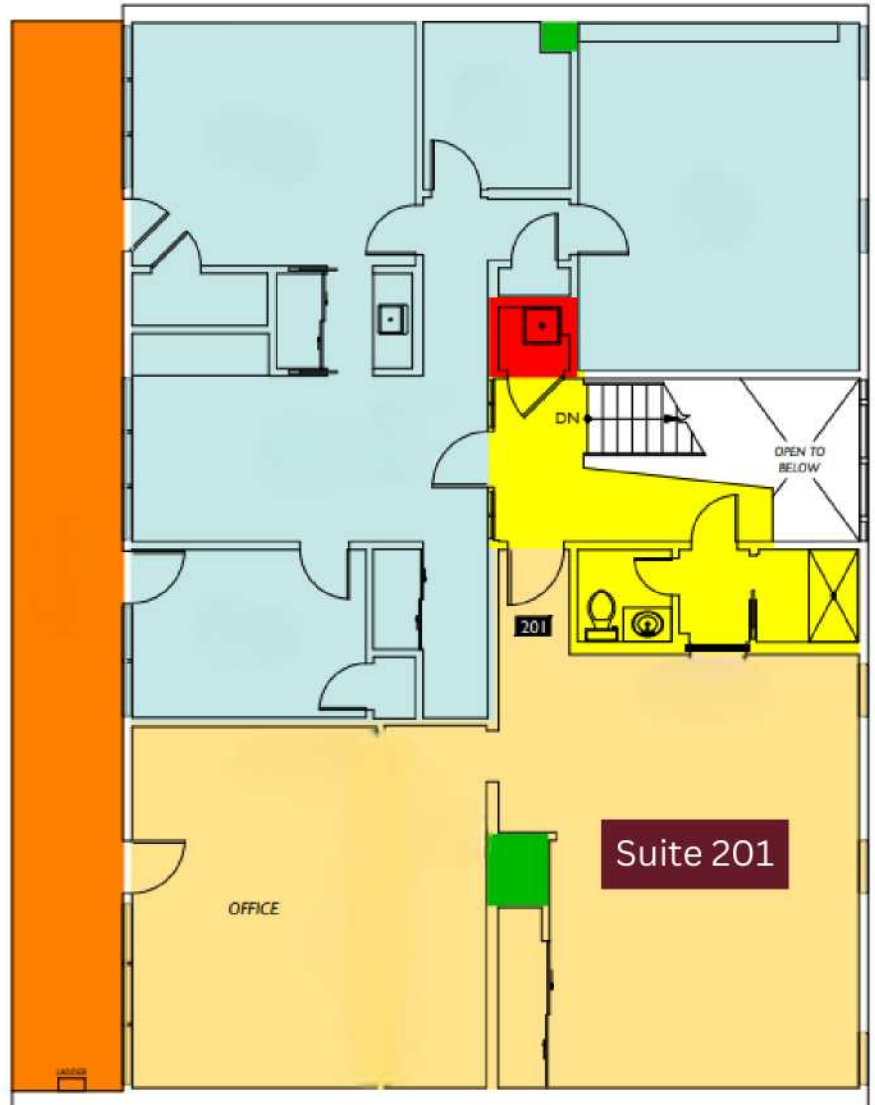

Edmonds Sunset Office Building

Water View Office Space For Lease

111 Sunset Ave N, Edmonds WA 98020

Suite 201
1,202 RSF

KAMALOR
COMMERCIAL REAL ESTATE
206.656.7700

Christian Decker, CCIM
206.656.7300
Christian@Kamalor.com

Brad Decker
206.656.7200
Brad@Kamalor.com

Edmonds Sunset Office Building

Water View Office Space For Lease

111 Sunset Ave N, Edmonds WA 98020

Suite #	Rentable Square Feet	Monthly Rent (Full Service)
104	443	$1,400/Month
103	224	$750/Month
102	224	$750/Month
101	607	$1,900/Month