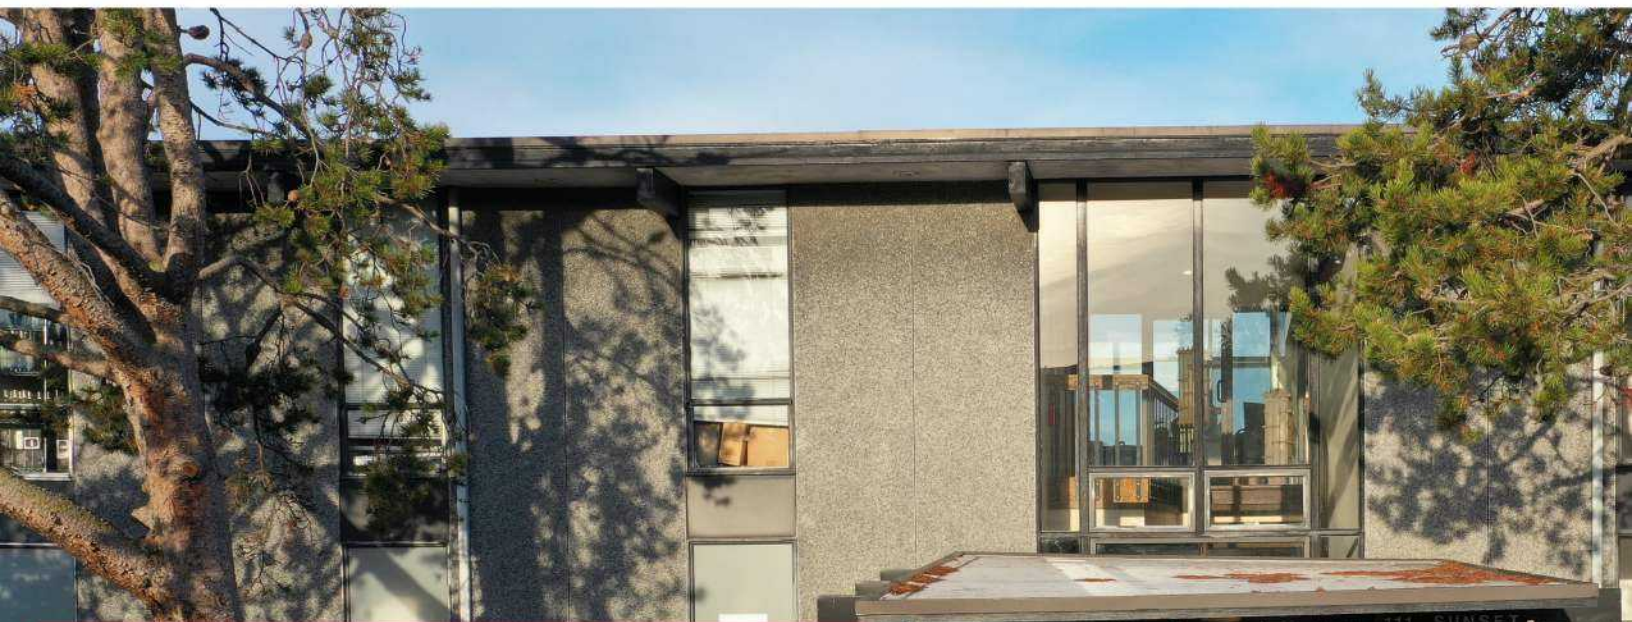

Edmonds Sunset Office Building

Water View Office
Space For Lease
111 Sunset Ave N, Edmonds WA 98020

Discover a unique opportunity to elevate your business at our prime office space in Edmonds. This premier location offers unparalleled unobstructed views of the breathtaking Puget Sound and majestic Olympic Mountains.