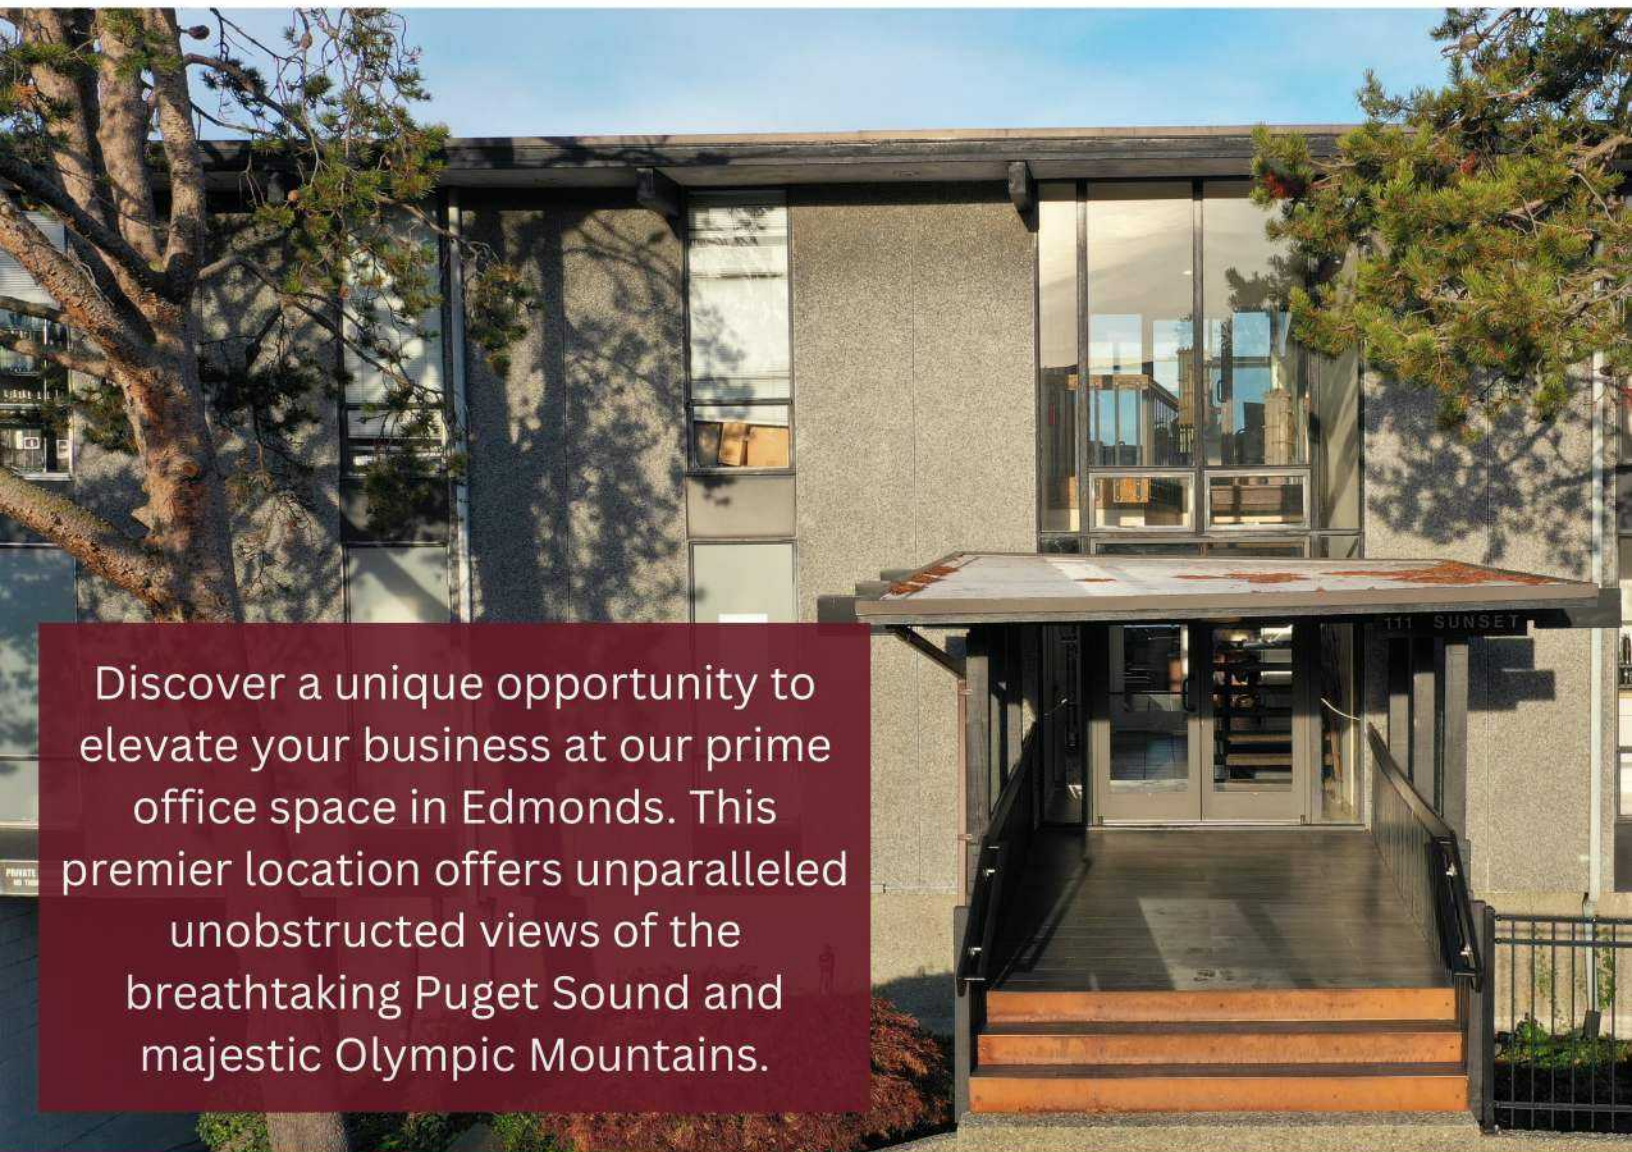

Edmonds Sunset Office Building

Water View Office
Space For Lease
111 Sunset Ave N, Edmonds WA 98020

Discover a unique opportunity to elevate your business at our prime office space in Edmonds. This premier location offers unparalleled unobstructed views of the breathtaking Puget Sound and majestic Olympic Mountains.