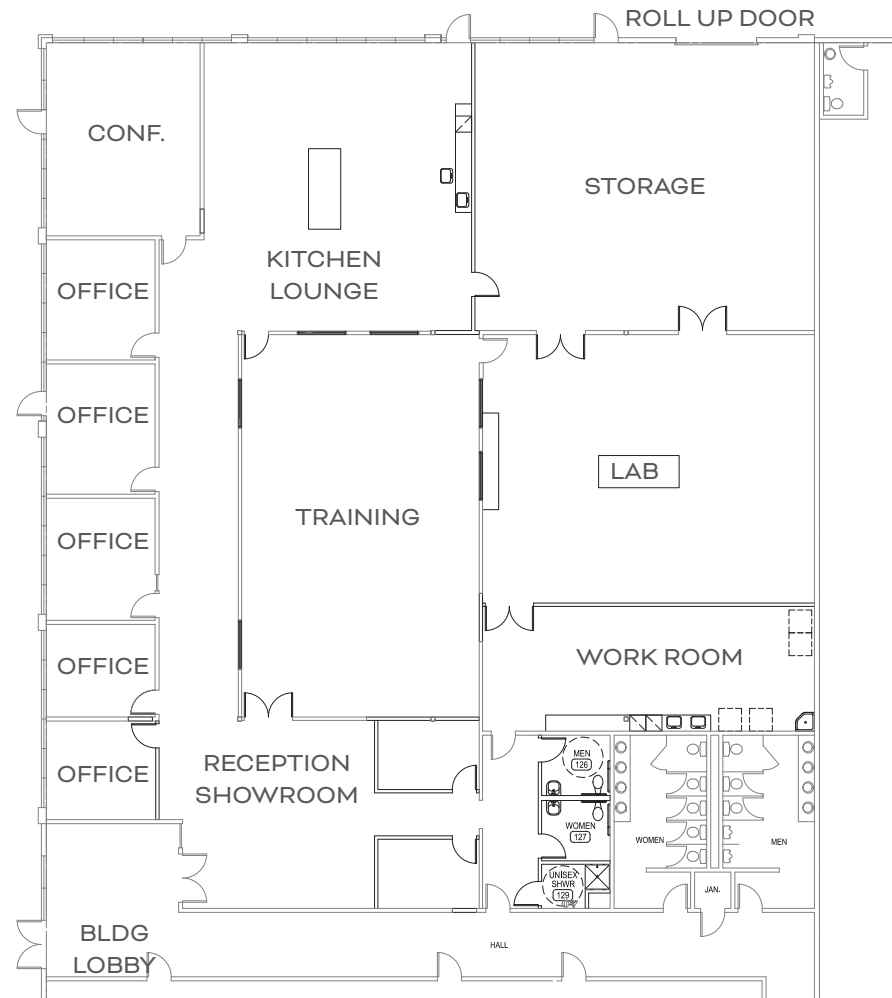

AVAILABLE SPACE

10,679 SF

Lease expires 6/30/25

Available now

\$20/SF Gross Asking Price

\$2/SF leasing commission

Description:

- Five private offices
- Two conference rooms, one is a large training center
- Large kitchen break room area
- Lab area
- Loading storage area
- Private restrooms

Lease expires 6/30/25

Available now

\$20/SF Gross Asking Price

\$2/SF leasing commission

Description:

- Five private offices
- Two conference rooms, one is a large training center
- Large kitchen break room area
- Lab area
- Loading storage area
- Private restrooms