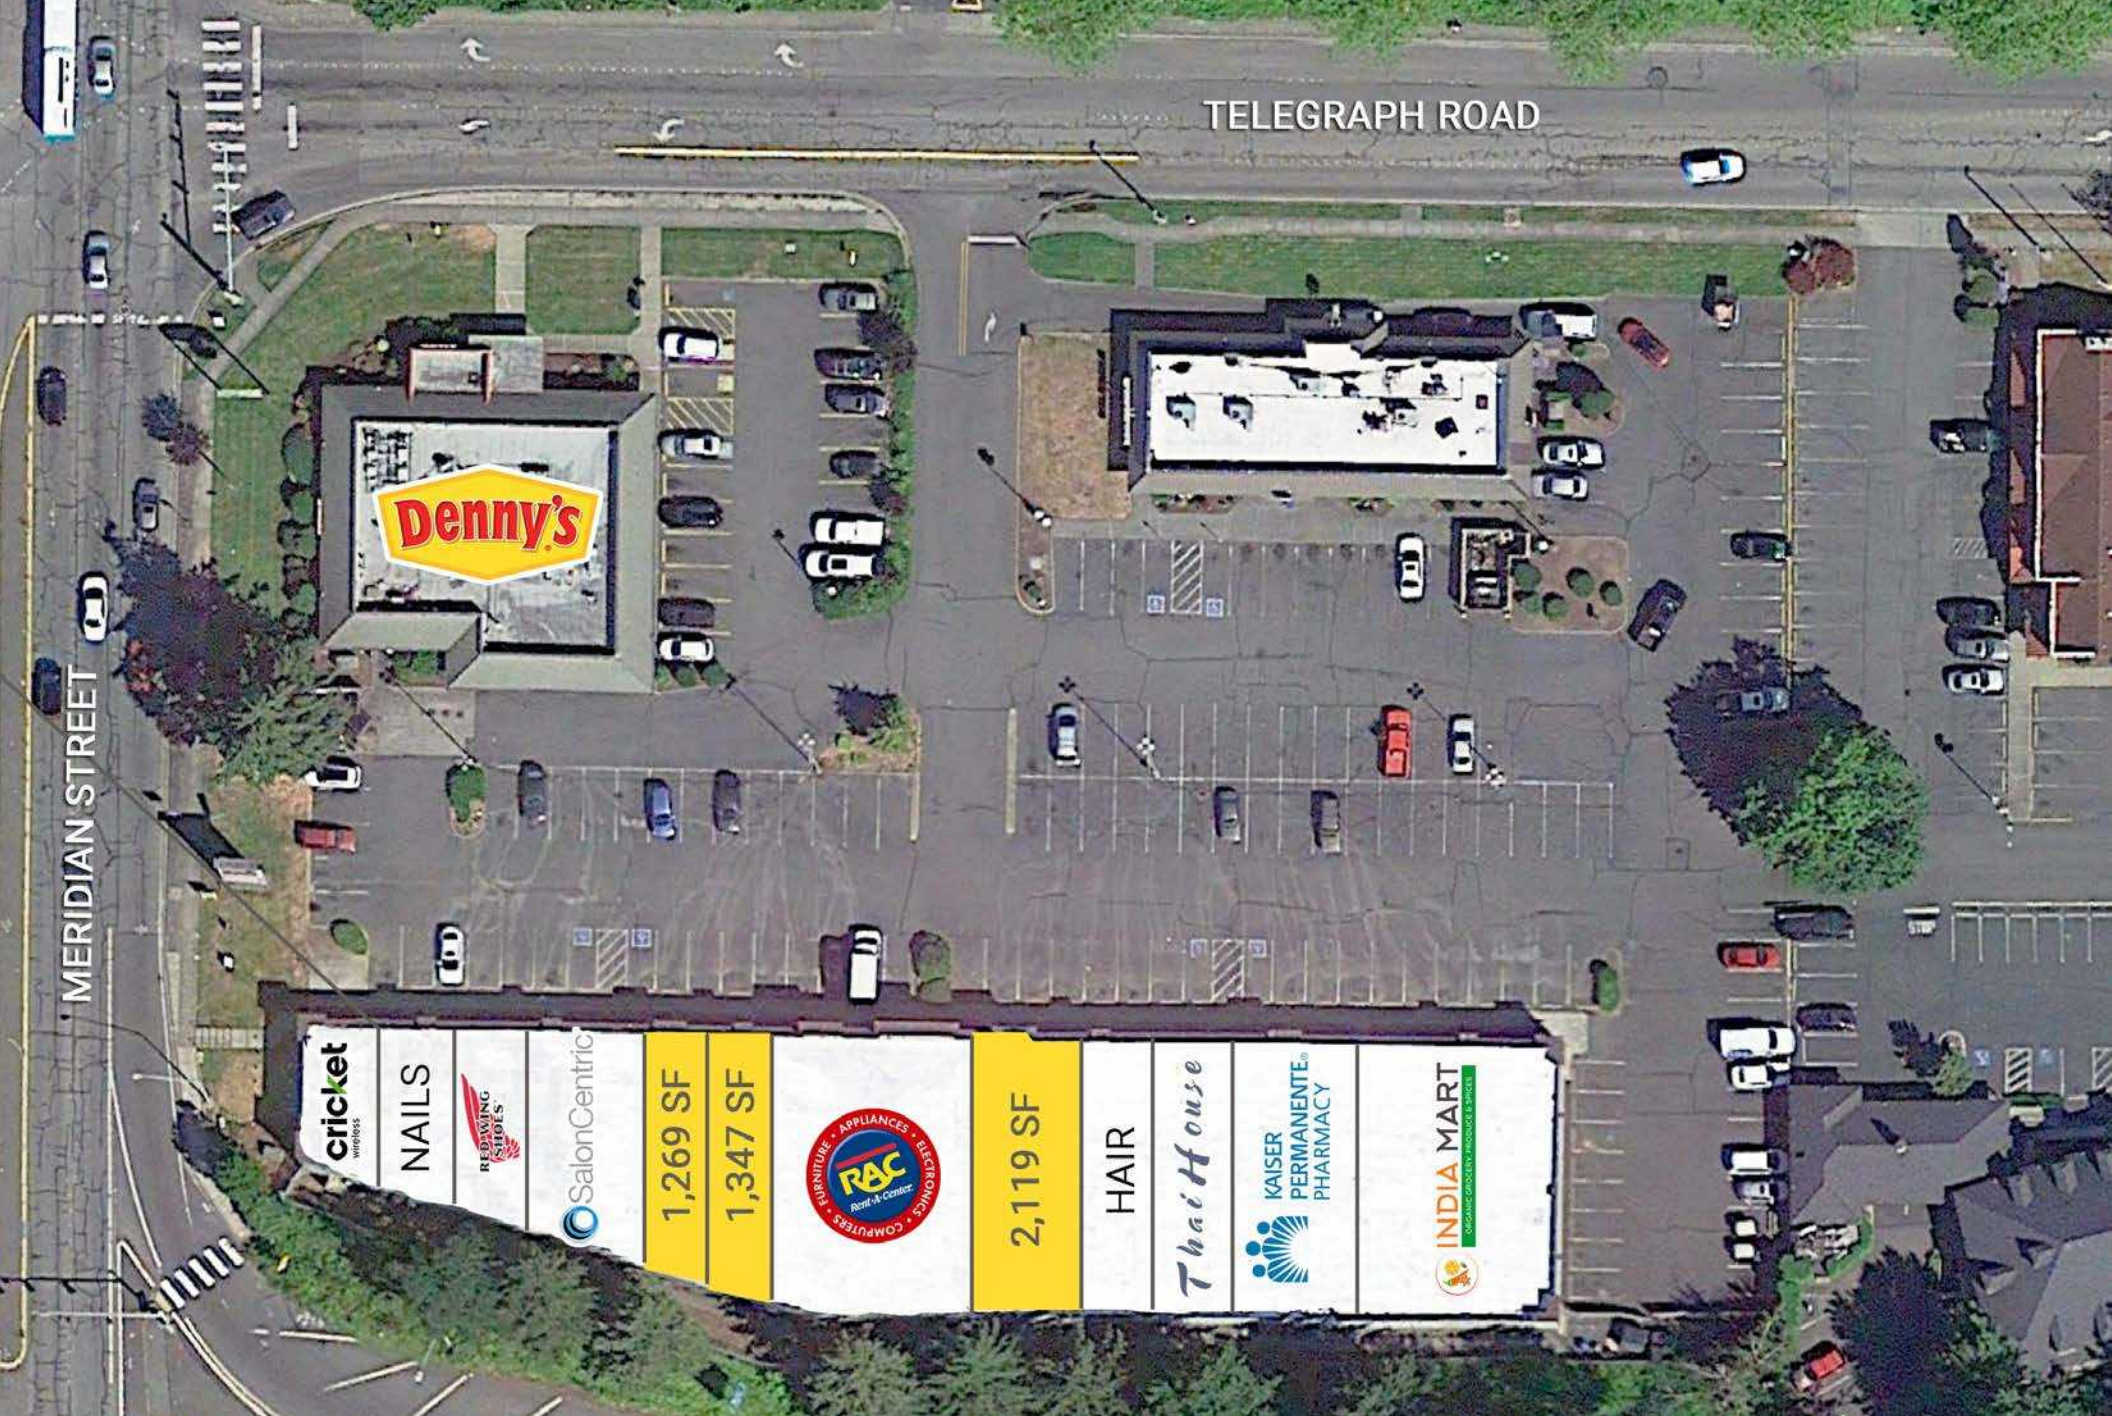

AVAILABLE

1,269 SF | \$22.00 PSF + \$6.90 PSF NNN

1,347 SF | \$22.00 PSF + \$6.90 PSF NNN

2,119 SF | \$19.00 PSF + \$6.90 PSF NNN

FEATURES

- Welcoming India Mart - Now Open!
- 32,169 SF shopping center located on Guide Meridian Rd.
- Monument sign space available
- Excellent visibility from Meridian St.
- Easy access to I-5
- 33,711 ADT on Meridian St.

Brennan McClurg
425-822-5522
bmccclurg@fwp-inc.com

MERIDIAN PLAZA SHOPPING CENTER

Bellingham, WA

MERIDIAN STREET

TELEGRAPH ROAD

				1,269 SF	1,347 SF		2,119 SF	HAIR			
--	--	--	--	----------	----------	--	----------	------	--	--	--