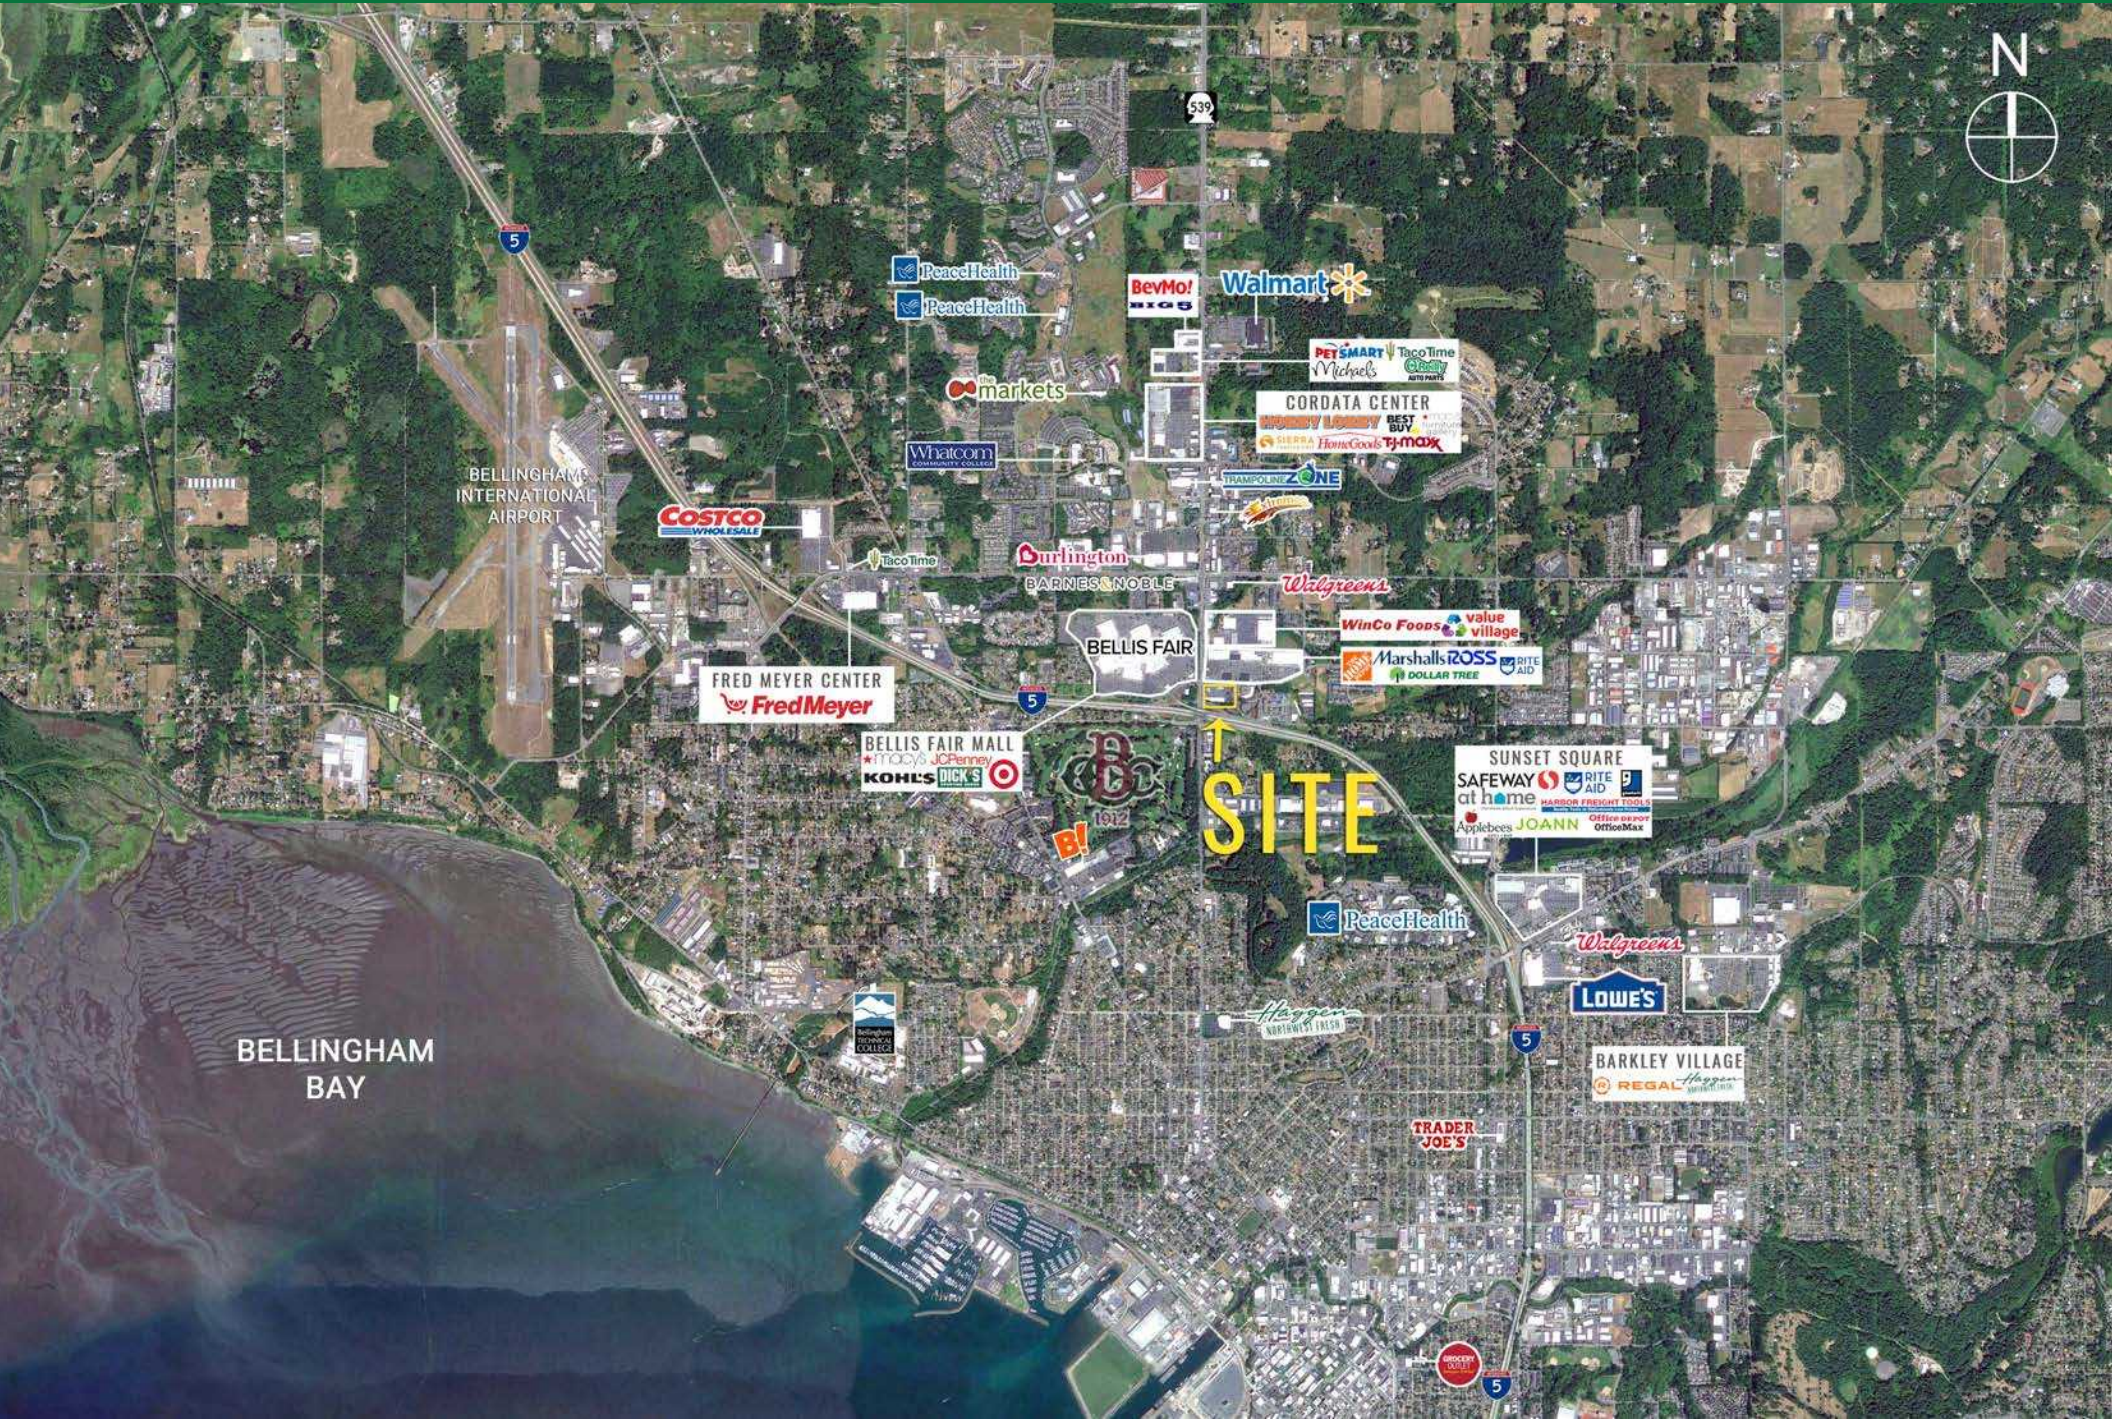

AVAILABLE

1,269 SF | \$22.00 PSF + \$6.90 PSF NNN

1,347 SF | \$22.00 PSF + \$6.90 PSF NNN

2,119 SF | \$19.00 PSF + \$6.90 PSF NNN

FEATURES

- Welcoming India Mart - Now Open!
- 32,169 SF shopping center located on Guide Meridian Rd.
- Monument sign space available
- Excellent visibility from Meridian St.
- Easy access to I-5
- 33,711 ADT on Meridian St.

MERIDIAN PLAZA SHOPPING CENTER

Bellingham, WA

BELLINGHAM INTERNATIONAL AIRPORT

COSTCO
WHOLESALE

PeaceHealth
PeaceHealth

BeMo!
BIG

Walmart

markets

PETSMART Taco Time
Michaels **CRAY**
AUTO PARTS

CORDATA CENTER
BEST BUY
SIERRA HomeGoods **TJ-MAXX**

Whatcom
COMMUNITY COLLEGE

TRAMPOLINE ZONE

Taco Time

Burlington

BARNES & NOBLE

Walgreens