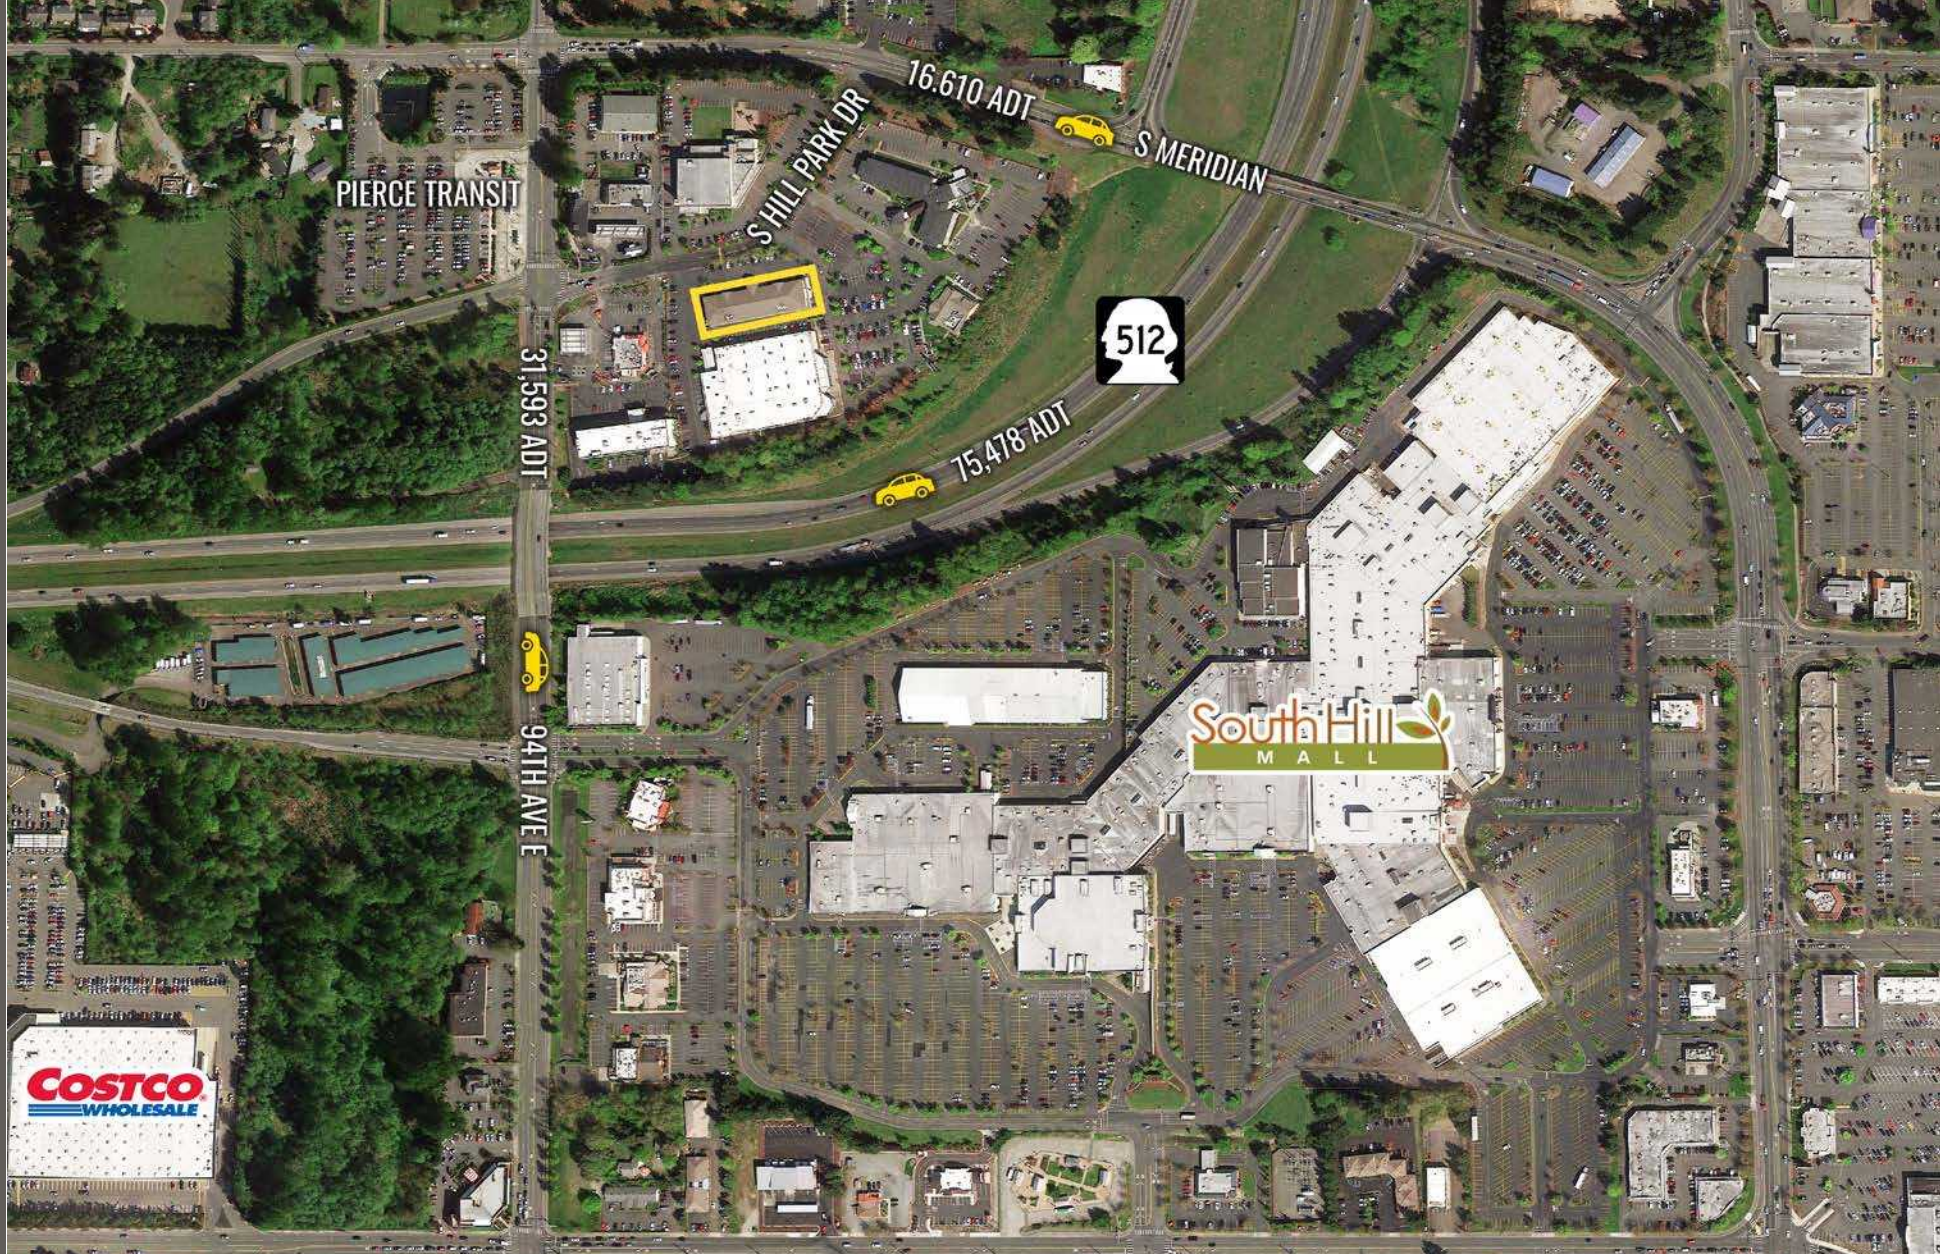

# AVAILABLE: PROFESSIONAL OFFICE SPACE

SUITE 202 | ± 474 SF | \$22.00 PSF

SUITE 203 | ± 3,082 SF | \$22.00 PSF

SUITE 205 | ± 631 SF | \$22.00 PSF

- NNN: \$9.94 PSF
- Medical, office, professional, and service retail uses
- Excellent access with abundant parking
- Monument and building signage available
- Close proximity to Good Samaritan Hospital
- Adjacent to South Hill Mall and SR 512 interchange
- Close access to SR 512 and Interstate 5 exchange

SUITE 203

LOCATION AERIAL

LOCATION DETAILS

Located Moments from SR 512

Close Proximity to the South Hill Mall

31,596 ADT 94th Ave. E

84,664 ADT SR 512

TACOMA | KIRKLAND | PORTLAND | SEATTLE