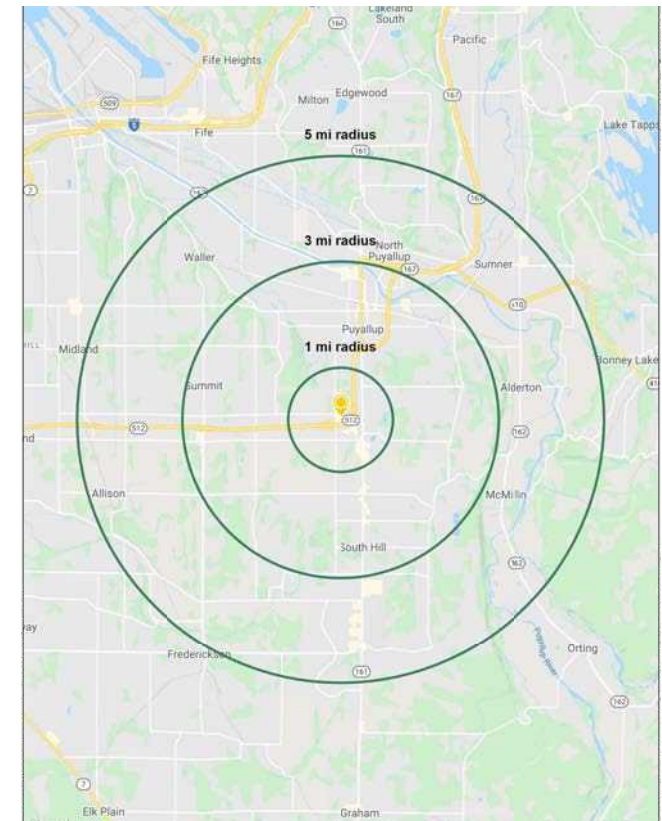

SUMMARY

Population

Average HH Income

Daytime Population

Regis - 2023

	Population	Average HH Income	Daytime Population
Mile 1	10,417	\$92,635	5,767
Mile 3	90,631	\$122,208	28,551
Mile 5	178,753	\$125,622	51,219

SUITE 203

LOCATION AERIAL

LOCATION DETAILS

Located Moments from SR 512

Close Proximity to the South Hill Mall

31,596 ADT 94th Ave. E

84,664 ADT SR 512

TACOMA | KIRKLAND | PORTLAND | SEATTLE