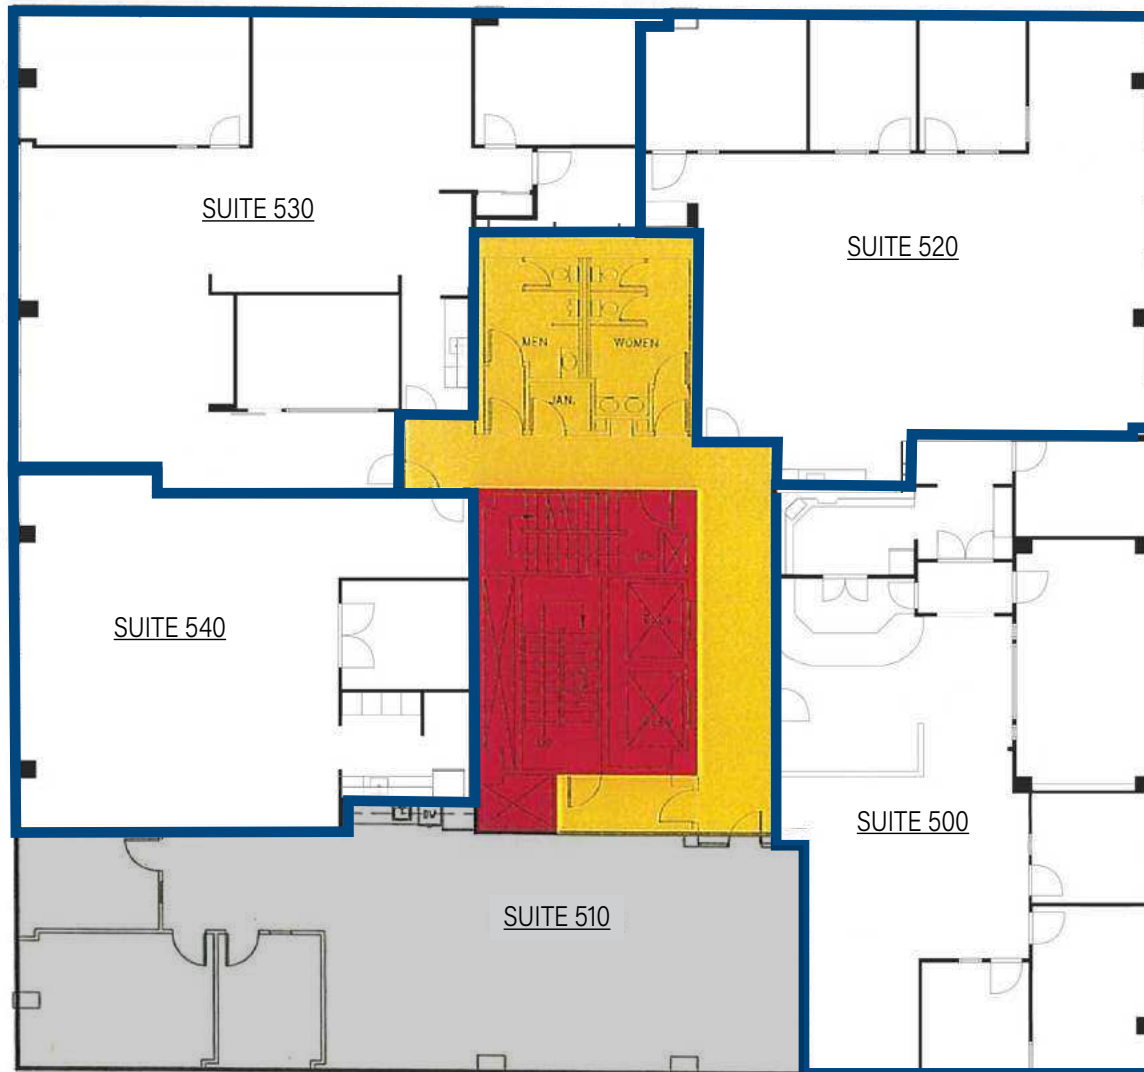

## 5TH FLOOR

SUITE 500  
2,342 RSF

SUITE 520  
2,145 RSF

SUITE 530  
2,450 RSF

SUITE 540  
1,536 RSF

*SUITES 500-540*  
*8,455 RSF*

DAN DAHL  
+1 206 650 6154  
dan.dahl@colliers.com

DAVID GURRY  
+1 206 931 6474  
david.gurry@colliers.com