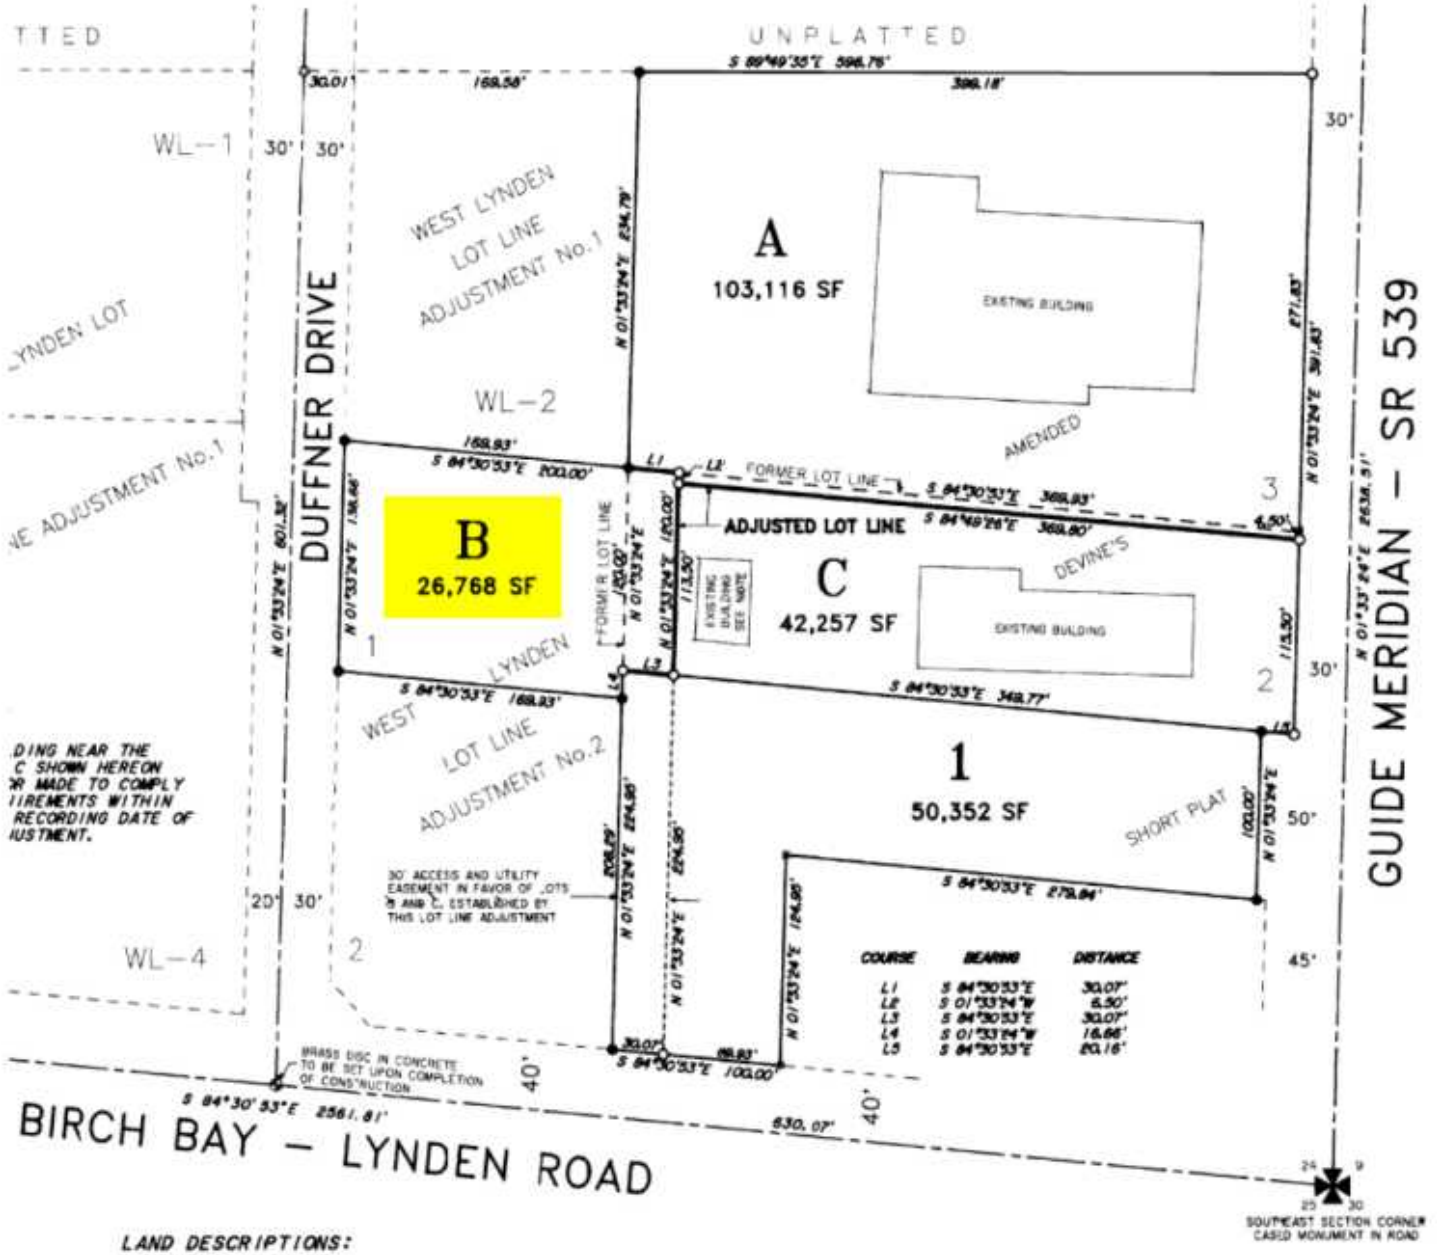

Land For Lease

xxx Duffner Dr, Lynden, WA 98264

26,000 +/- SqFt

Zoned Commercial

DARREN JOHNSON

360-778-9044

darren@hsonerealty.com

HOMESMART[®]
ONE REALTY

26,000 +/- SqFt

Zone Commercial

Conveniently located in high traffic commercial area of Lynden

DARREN JOHNSON

360-778-9044

darren@hsonerealty.com

HOMESMART[®]
ONE REALTY