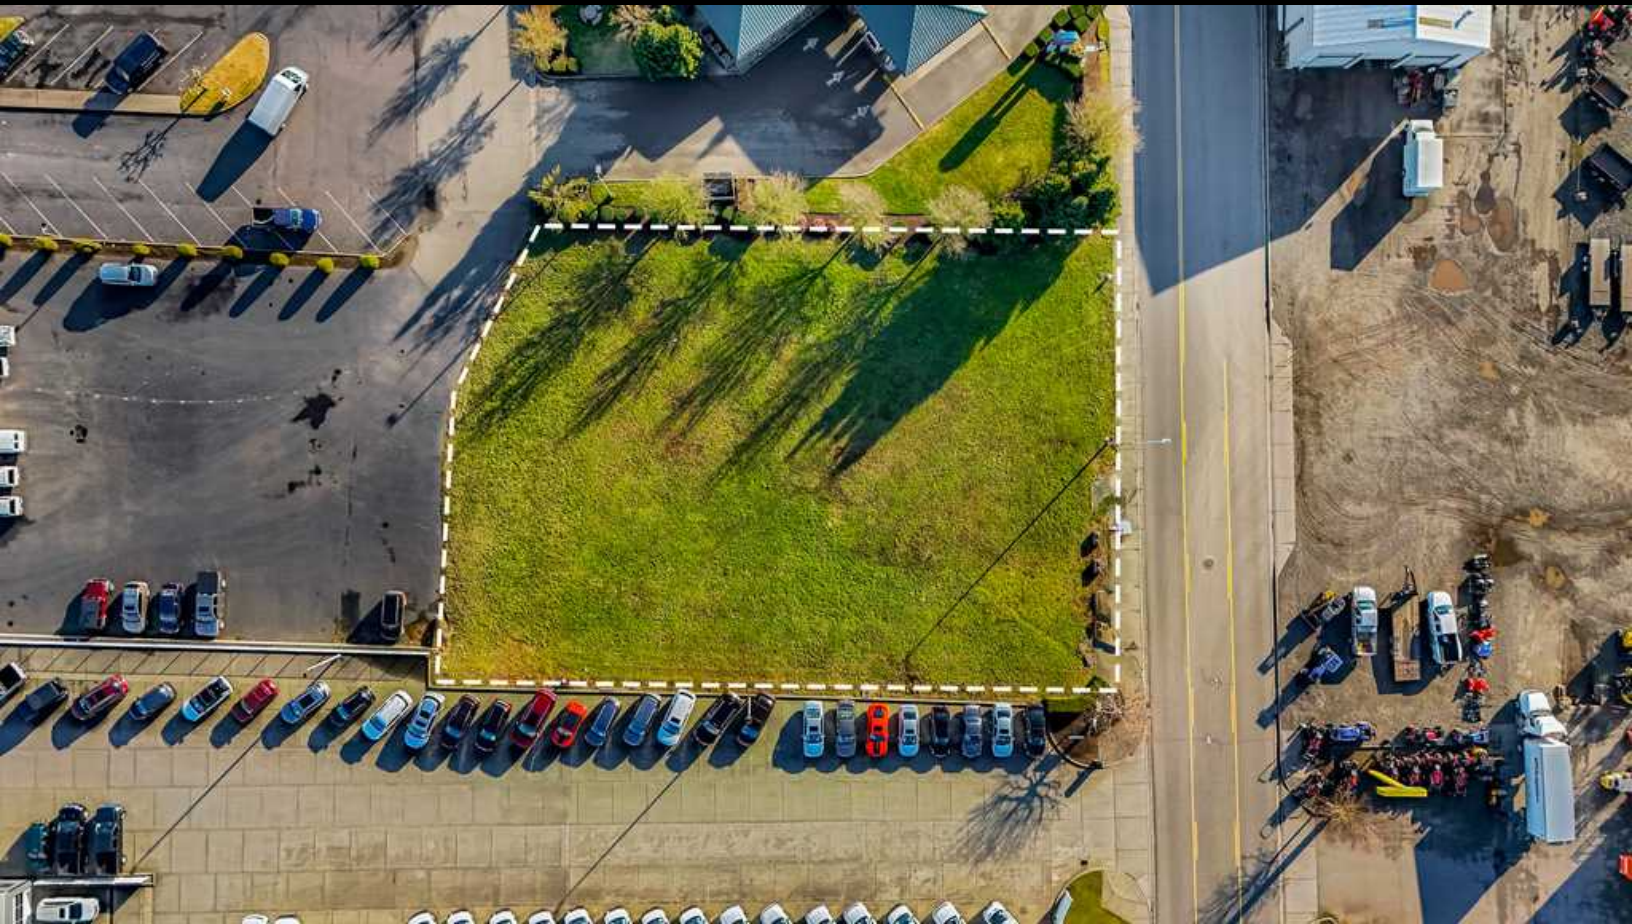

Land For Lease

xxx Duffner Dr, Lynden, WA 98264

26,000 +/- SqFt

Zoned Commercial

DARREN JOHNSON

360-778-9044

darren@hsonerealty.com

HOMESMART[®]
ONE REALTY