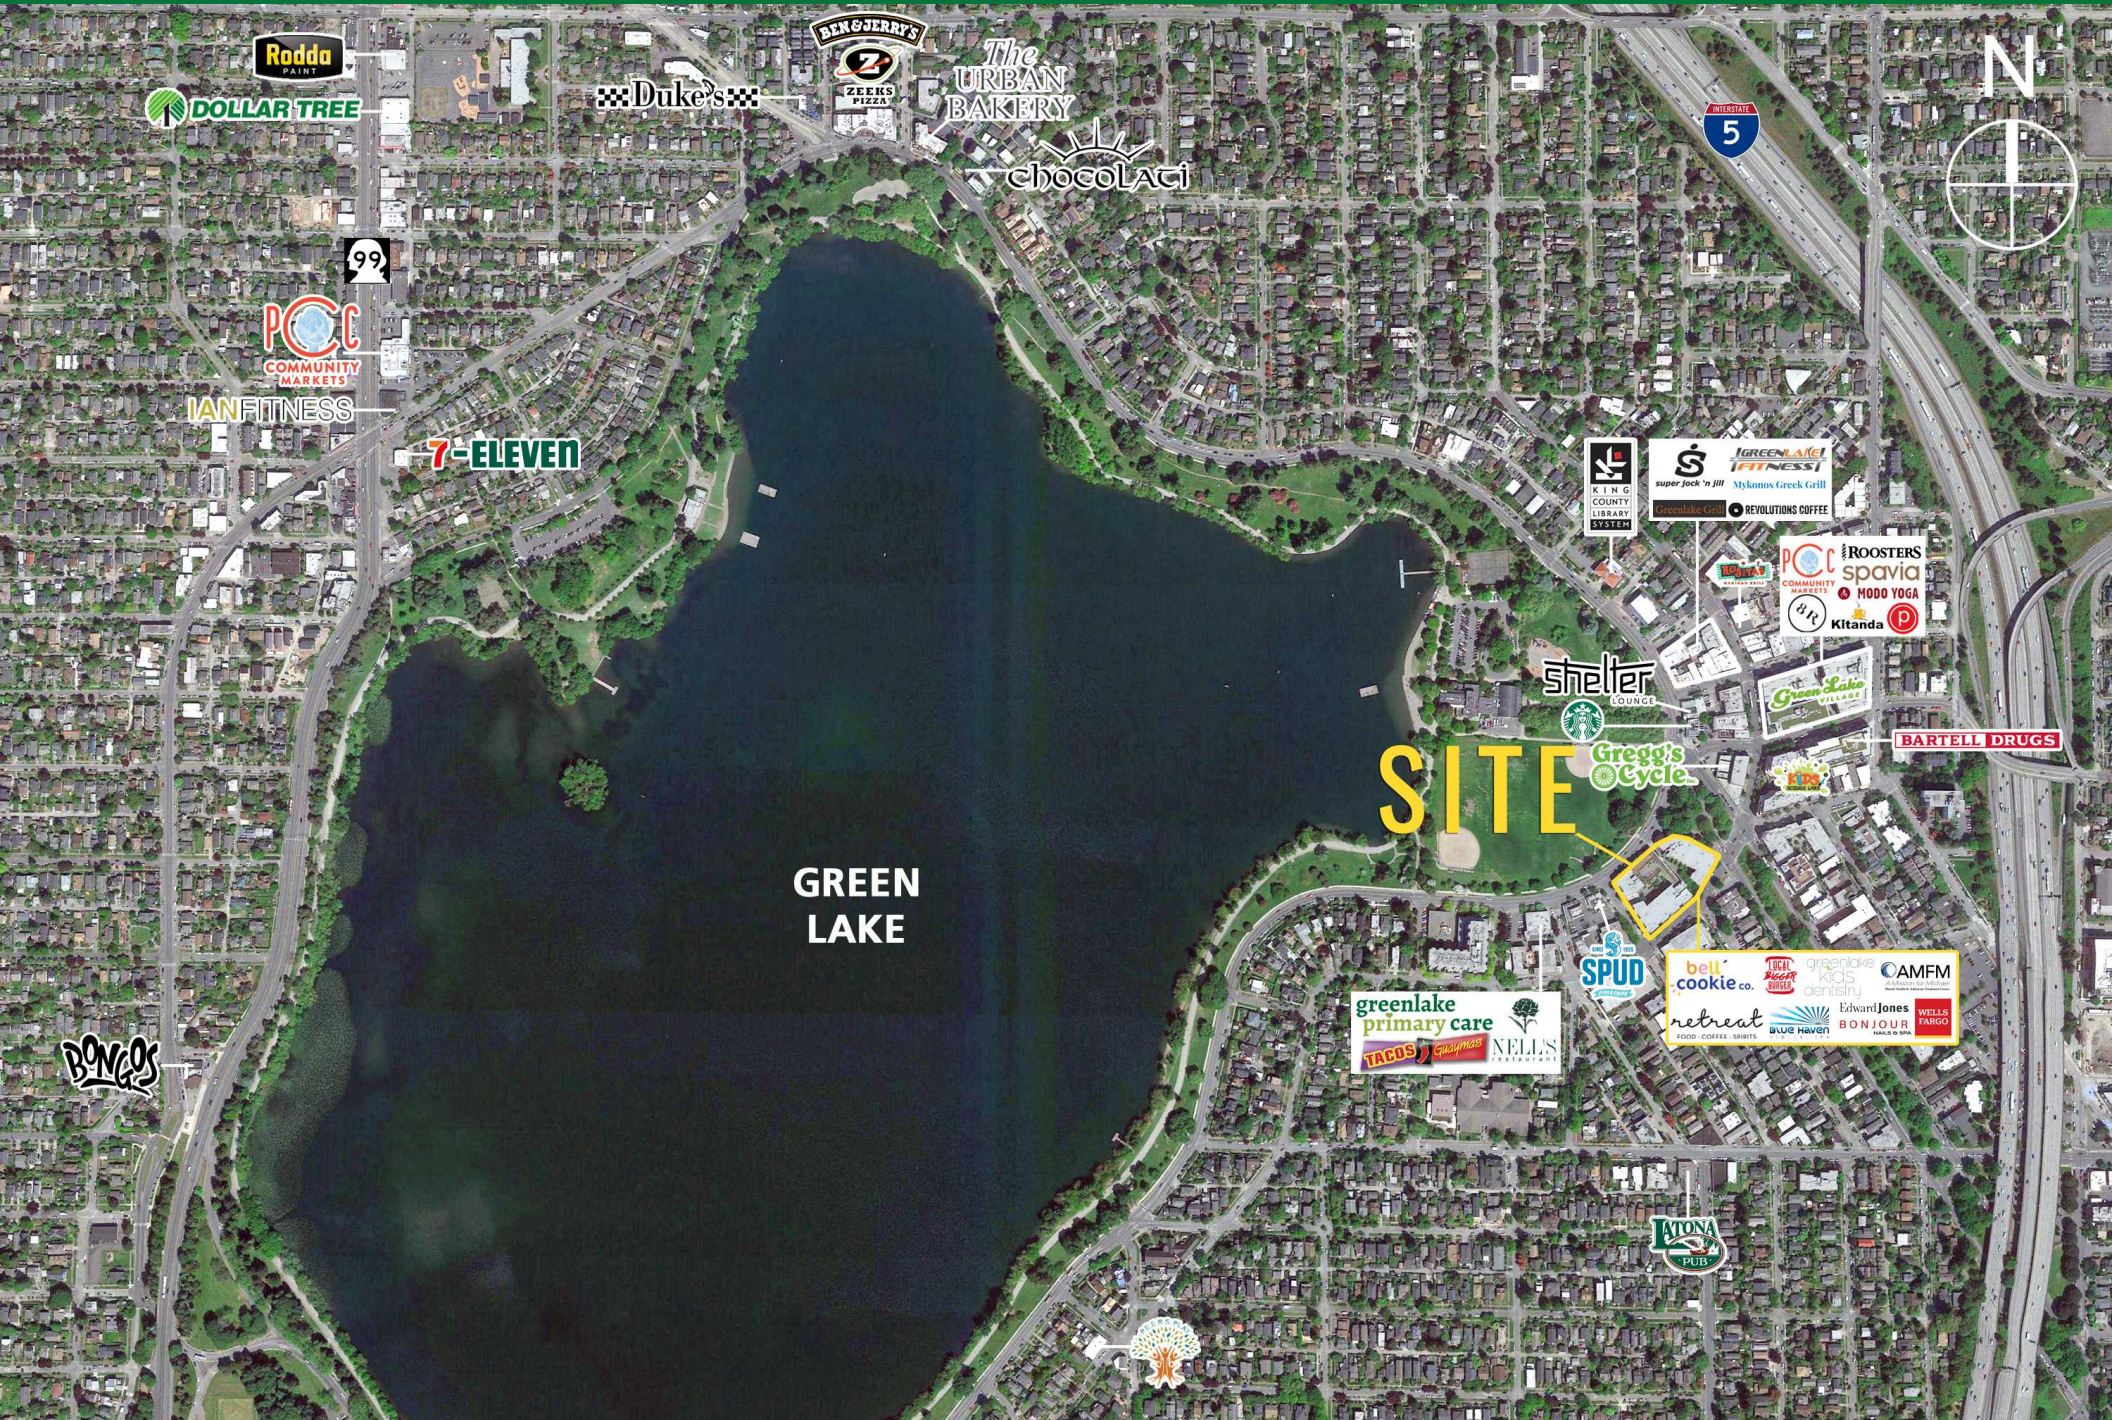

GREEN LAKE CIRCA APARTMENTS

Seattle, WA

Rodda
PAINT

DOLLAR TREE

Duke's

BEN & JERRY'S
ZEK'S PIZZA

The URBAN BAKERY

chocolati

INTERSTATE
5

99

PCC
COMMUNITY MARKETS

IAN FITNESS

7-ELEVEN

K I N G
COUNTY
LIBRARY
SYSTEM

super Jack 'n Jill

GREEN LAKE
FITNESS
Mykonos Greek Grill

Roosters Spavia

COMMUNITY MARKETS
MODÒ YOGA
Kitanda

shelter
LOUNGE

Gregg's
Cycle

Green Lake
VILLAGE

BARTELL DRUGS

SITE

GREEN LAKE

BONGOS

greenlake
primary care
TACOS guayas NELL'S

SPUD

bell's
cookie co.

LOCAL BICYCLES

greenlake
kids
dentist

CAMFM

retreat

BLUE HAVEN

Edward Jones
BONJOUR
WELLS FARGO

ATONA
PUB