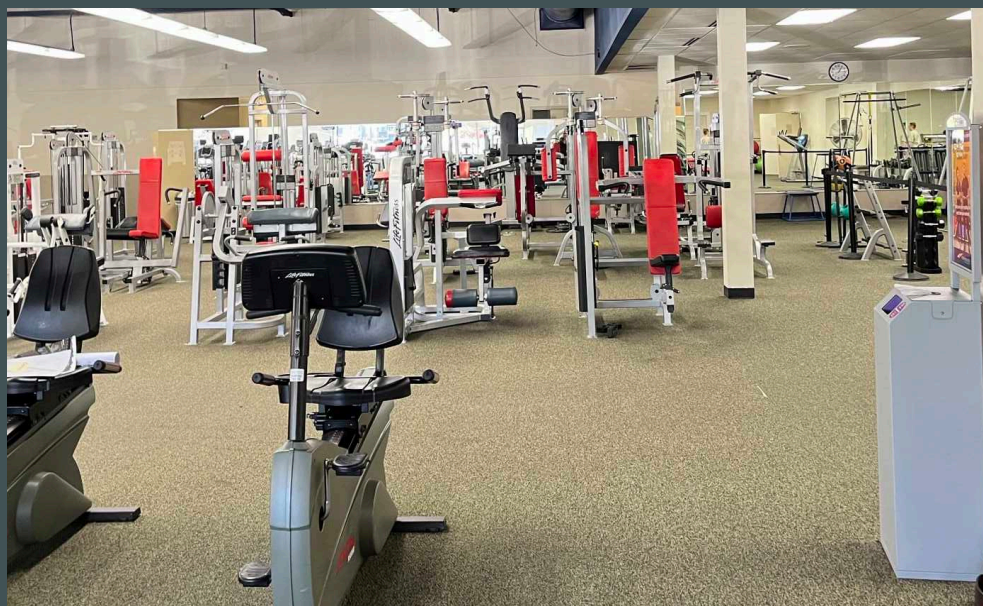

**CBRE, Inc**  
1201 Pacific Avenue  
Suite 1502  
Tacoma, WA 98402

12001 31st Avenue NE  
12001 31st Ave NE | Seattle, WA 98125

For Lease

12001 31st Avenue NE

12001 31st Ave NE | Seattle, WA 98125

For Lease