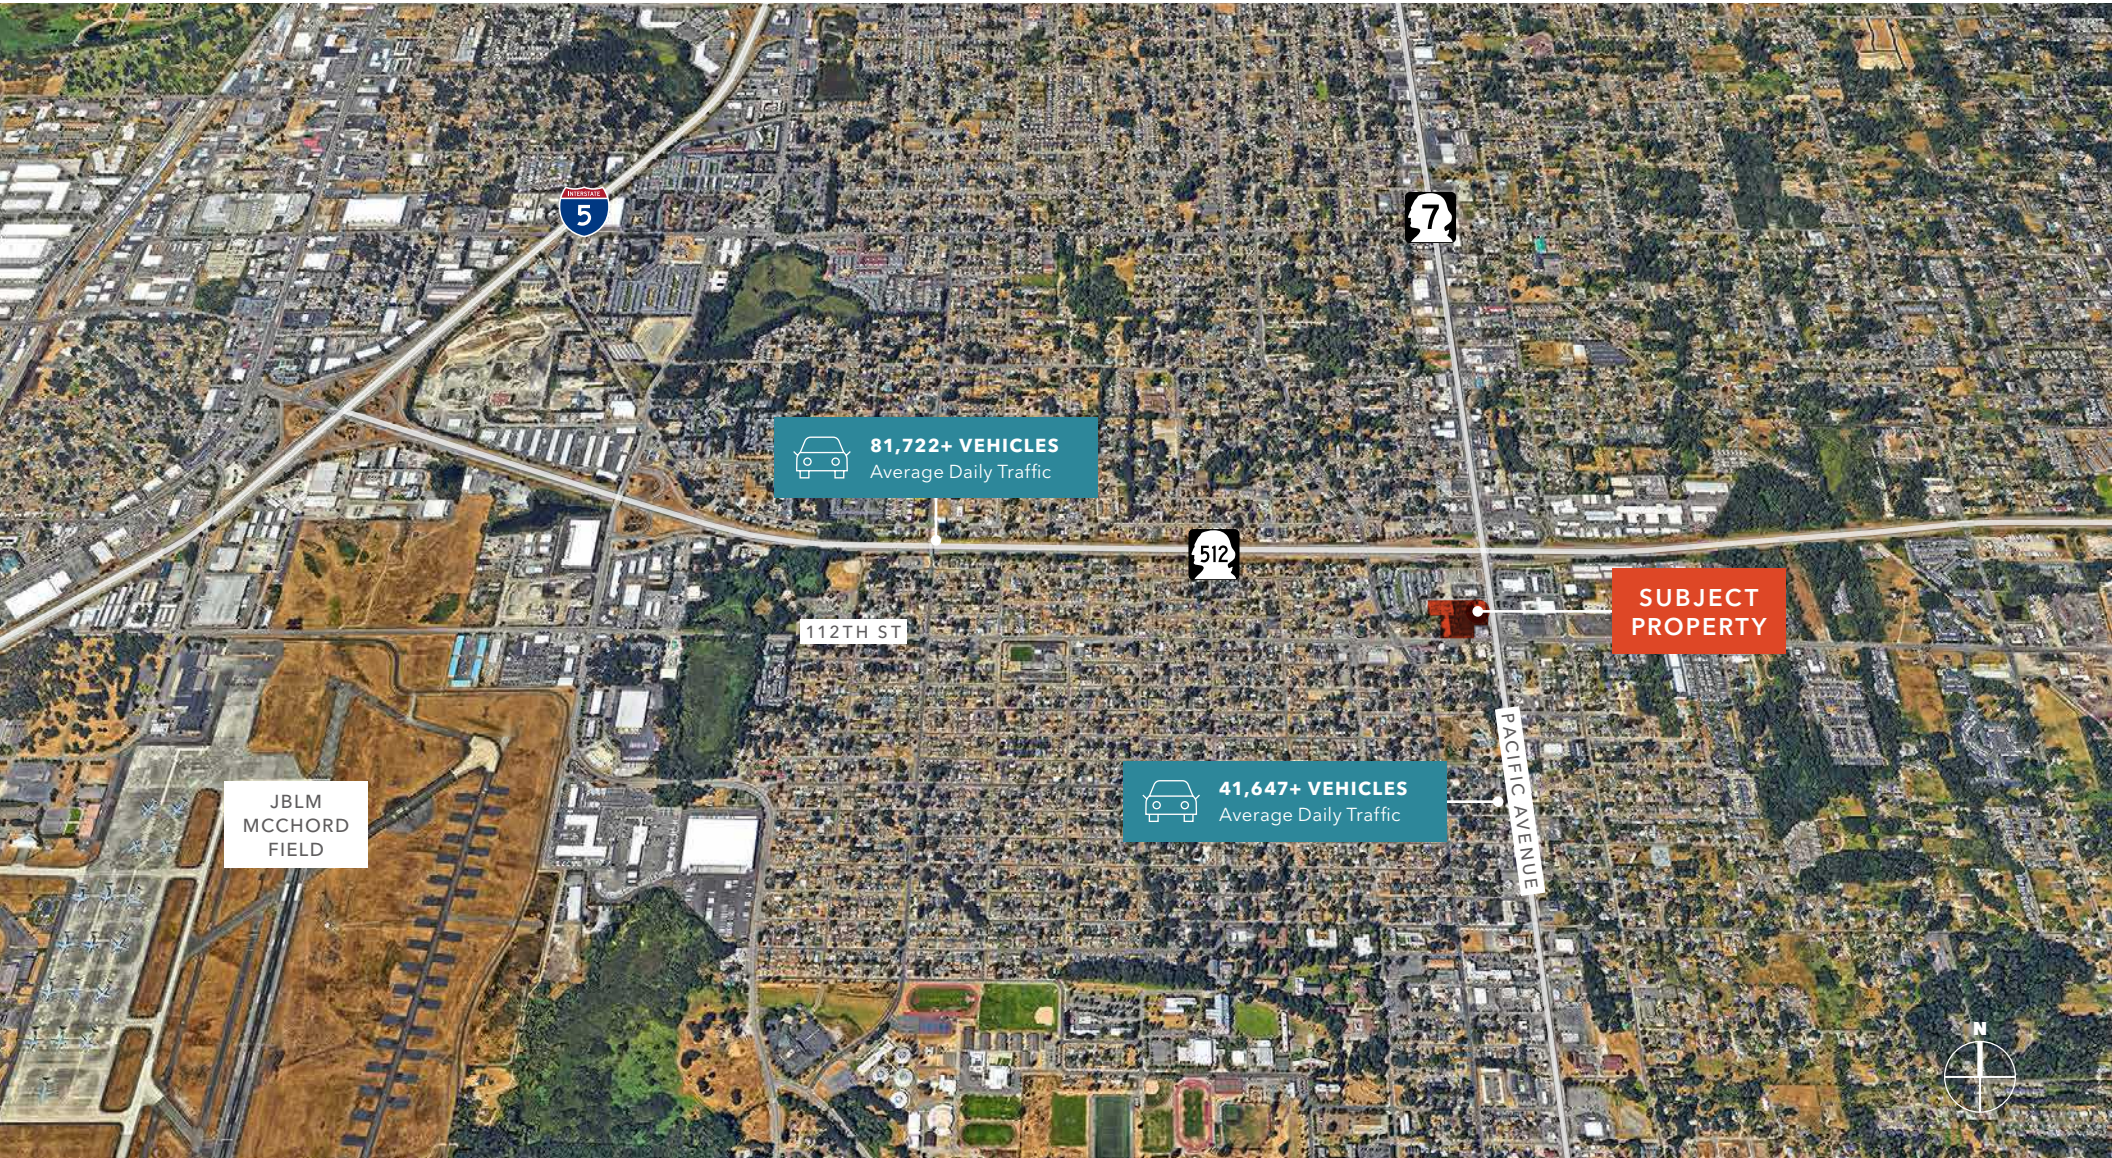

[KIDDER.COM](https://www.kidder.com)

This information supplied herein is from sources we deem reliable. It is provided without any representation, warranty, or guarantee, expressed or implied as to its accuracy. Prospective Buyer or Tenant should conduct an independent investigation and verification of all matters deemed to be material, including, but not limited to, statements of income and expenses. Consult your attorney, accountant, or other professional advisor.