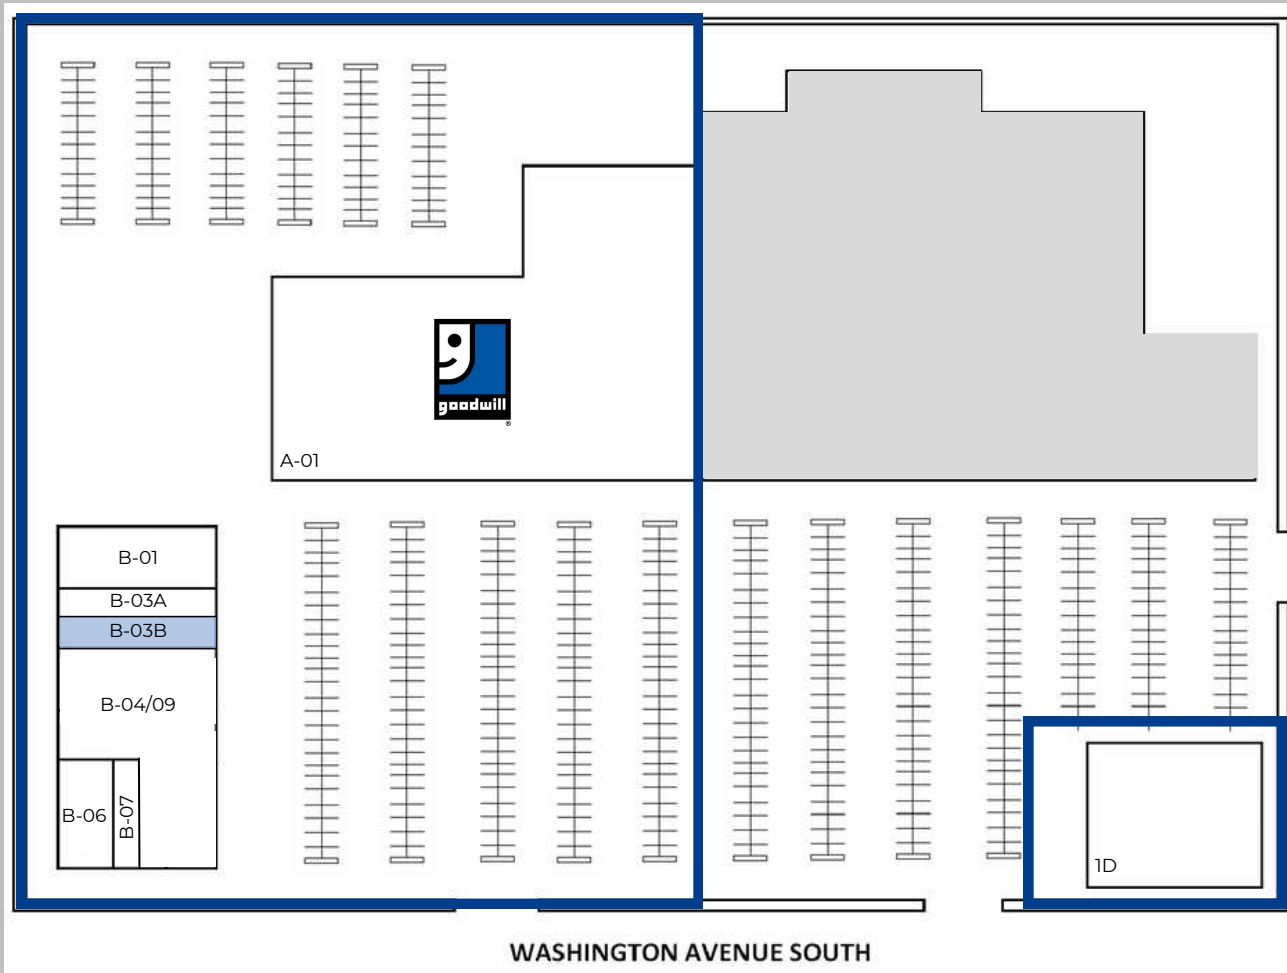

CC HAIR SALON

DSN CHAYOS TIENDA
Taqueria • Carniceria • Abarrotes

VALLEY CROSSING

331 SOUTH WASHINGTON AVE
KENT, WA 98032

PACIFIC ASSET ADVISORS, INC.

CARNICERIA TAQUERIA ENVIOS

SU CERVEZA FAVORITA
PARA AQUÍ O PARA LLEVAR

335

OPEN

OPEN

CAJONERA MANDA

CAJONERA MANDA

LISTING DETAILS

RENTABLE SF
1,400 SF

CALL
FOR
RATE

ADDRESS: 331 South Washington Ave
Kent, WA 98032

CENTER SQUARE
FOOTAGE: 131,087 SF

SPACE AVAILABLE: 331

MAJOR TENANTS: Goodwill, The UPS Store,
Spine Rehab, Jiffy Lube...

	1 MILE	3 MILES	5 MILES
MEDIAN INCOME:	\$77,586	\$95,980	\$104,588
TOTAL POPULATION:	12,836	103,435	261,576
DAYTIME POPULATION:	22,579	88,242	173,039

425.990.6200 | PAADVISORS.COM

SITE PLAN

SUITE	TENANT	SQ FT
1D	Jiffy Lube	1,400
A-01	Kent Goodwill Outlet	29,647
B-01	Don Chanos Tiendo	3,200
B-03A	CC's Cuts	1,360
B-03B	AVAILABLE	1,400
B-06	The UPS Store	1,130
B-07	Bento Teriyaki	870
B-04/09	Spine Rehab	7,900