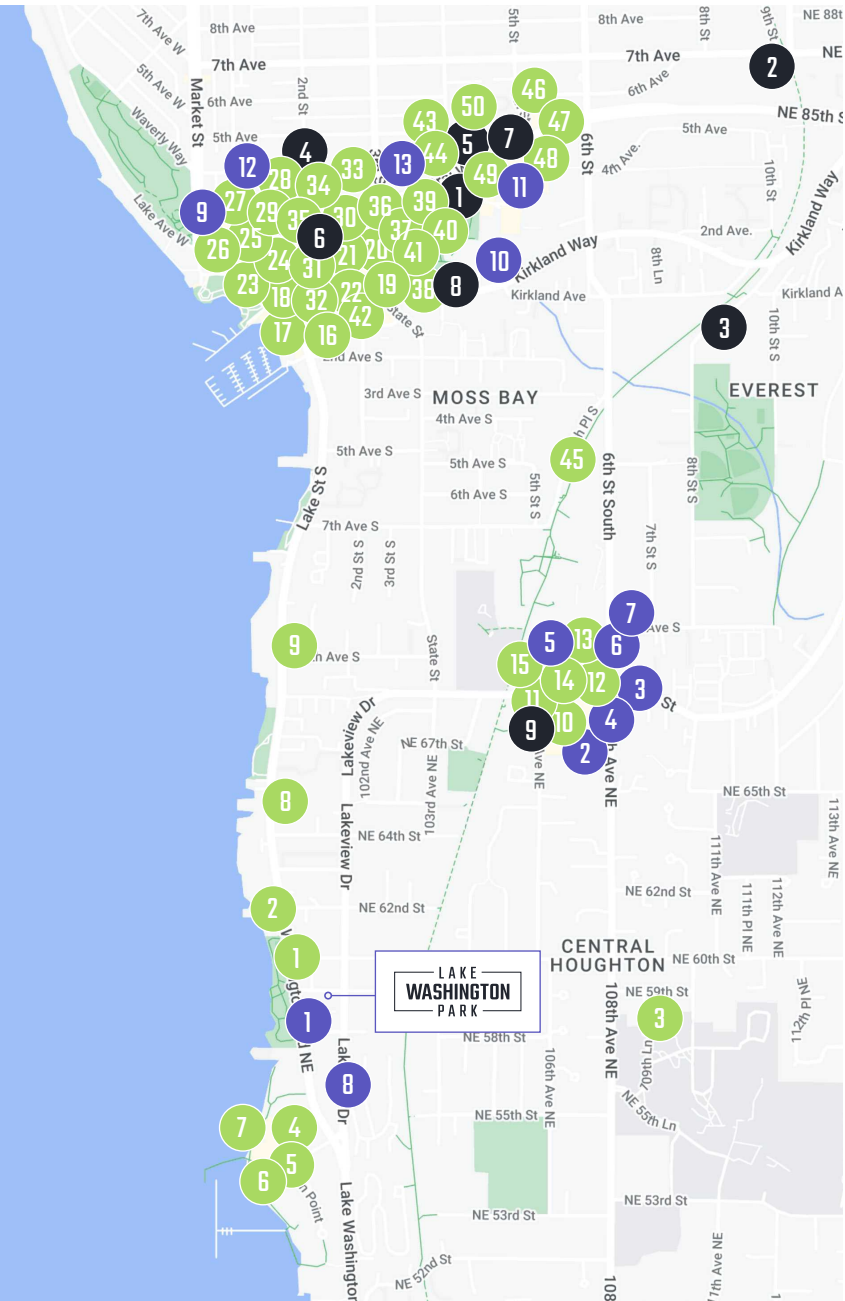

Building Highlights

Views of Lake Washington

Great access to I-405 and downtown Kirkland.

Close proximity to regional Kirkland Transit Center

Above average parking ratio of 3.44/1,000 SF

Nearby Kirkland Urban and Google Campus

Suite 201

10,775 RSF | Available Now

Amenities

EAT & DRINK

1. Ivar's Seafood Bar
2. BeachHouse bar + grill
3. The Caf - Northwest University
4. Starbucks
5. Carillon Kitchen
6. Le Grand Bistro Americain
7. COMO
8. Tacos El Guero
9. Queen Bee Cafe
10. Subway
11. Fan Tang Asian Cafe
12. Starbucks
13. Early Bird Cafe
14. BiBi Mediterranean Inspired Food and Specialties
15. Kamakura Japanese Cuisine and Sushi Kirkland
16. Isarn Thai Soul Kitchen
17. Anthony's HomePort Kirkland
18. Bottle and Bull
19. Kirkland Bakery
20. Volterra
21. Just Poke Kirkland
22. Homegrown
23. The Slip
24. Chianti Kirkland
25. Flatstick Pub - Kirkland
26. Zeitoon Grill House
27. Santorini Greek Grill
28. Coastline Burgers Kirkland
29. The Lodge Sports Grille
30. Zoka Coffee Roasters and Tea Company
31. Starbucks
32. Sirena Gelato
33. Wing Dome
34. Lynn's Bistro
35. Santa Fe Mexican Grill & Cantina
36. Thruline Coffee Co.
37. Ristorante Paradiso
38. The Guilt Trip Bar + Kitchen
39. Nothing Bundt Cakes
40. TRA Tea & Juice Bar Kirkland
41. Cactus Kirkland

42. George's
43. Emerald City Smoothie
44. 5 Stones Coffee Co
45. Chainline Station
46. Acropolis Pizza & Pasta - Kirkland
47. Dough Zone - Kirkland
48. SOI Thai Restaurant & Bar
49. Shake Shack Kirkland
50. Happy Lemon Kirkland

SHOPPING

1. Carillon Square
2. Metropolitan Market Kirkland
3. Jacksons Food Stores
4. Bartell Drugs
5. Houghton Village
6. Koza Turkish and Mediterranean Grocery & Deli
7. Thrive Wellness - A CBD Store
8. Arreolas Blooms & Buds
9. Sur La Table
10. PCC Community Markets - Kirkland
11. QFC
12. Purpose Boutique
13. Bartell Drugs