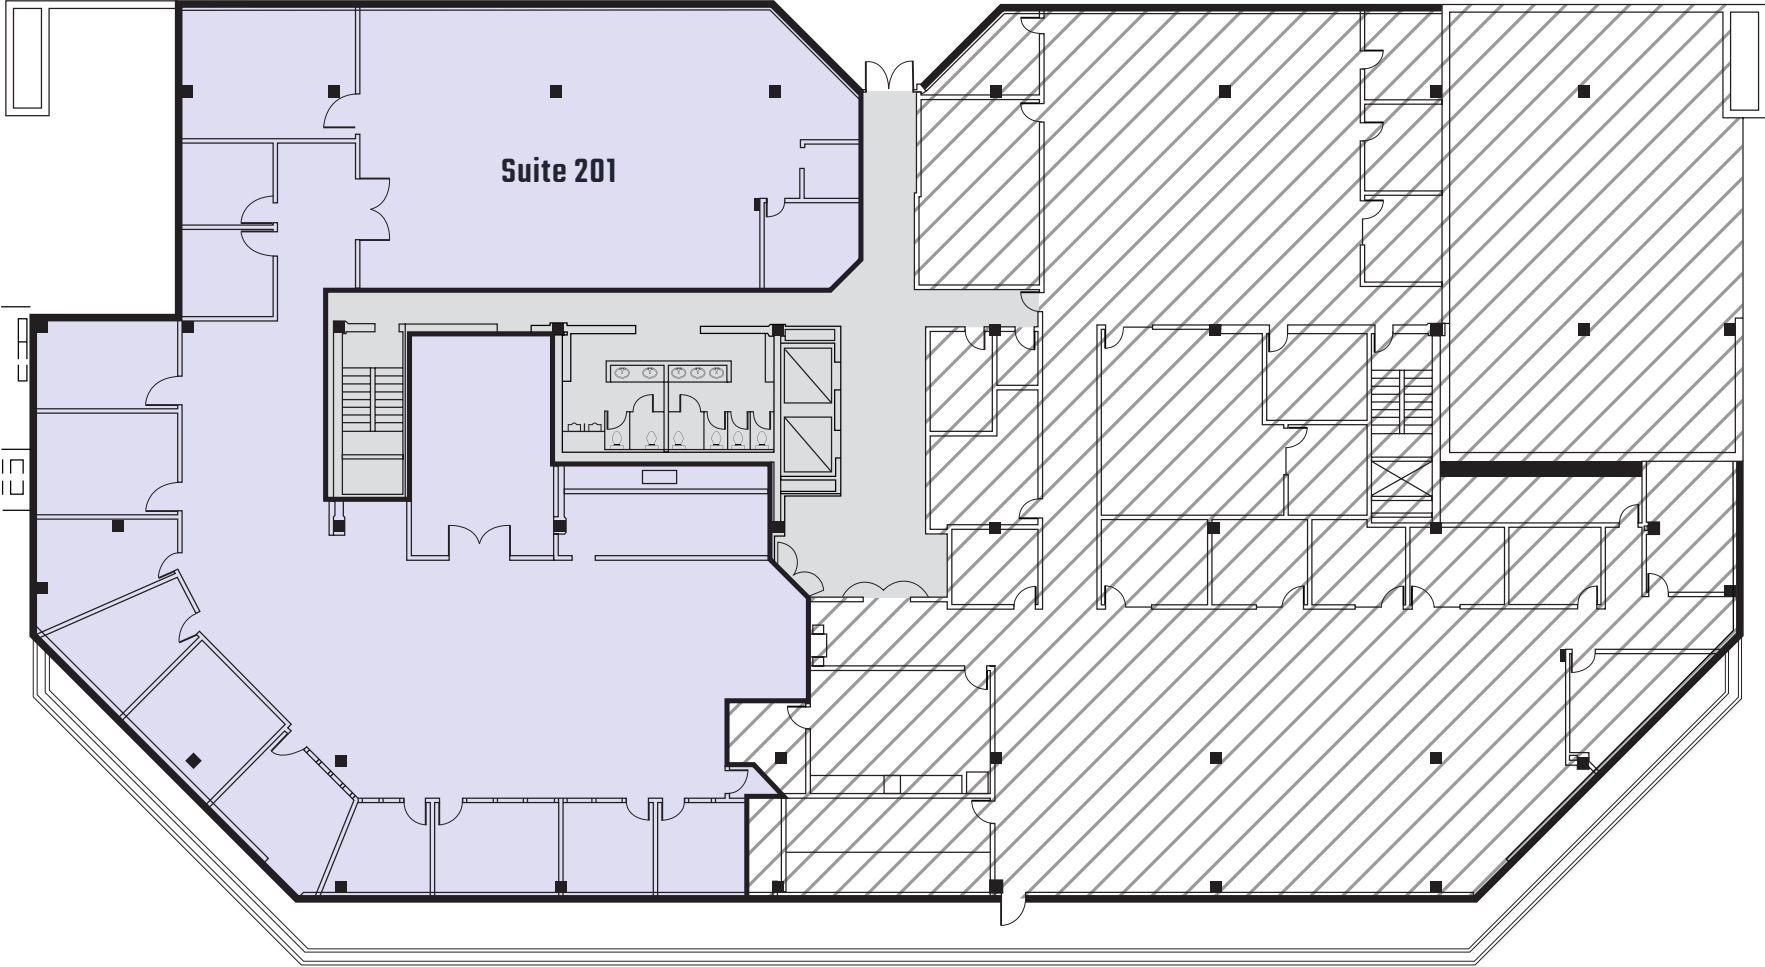

Suite 201

10,775 RSF | Available Now