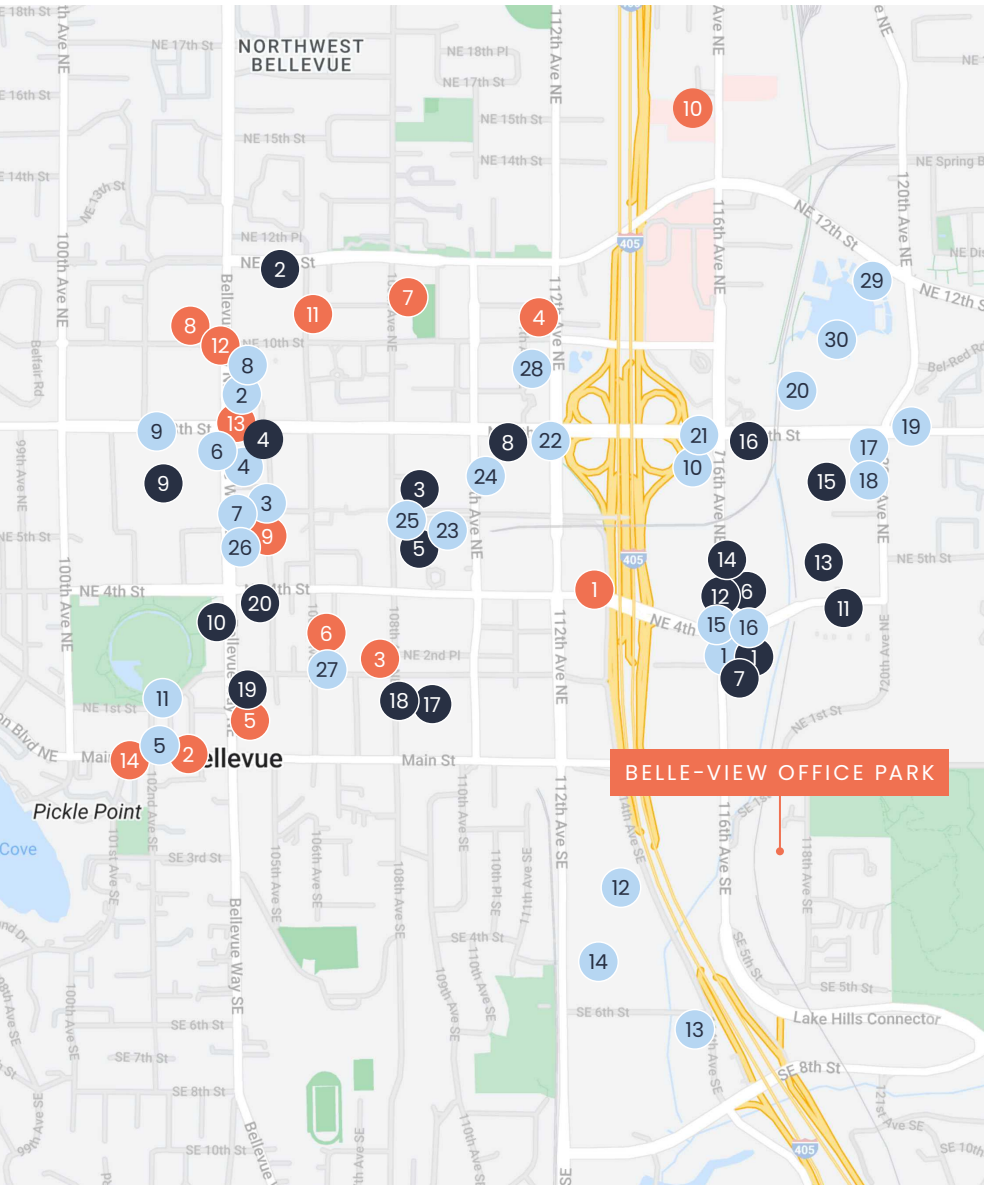

Available Now

AMENITIES MAP

SHOPPING

1. Target
2. Bellevue North Shopping Center
3. Marketplace at Lake Meridian
4. Lincoln Square North
5. University Square
6. Bellevue Central Shopping Center
7. Wilburton Village
8. The Shops At The Bravern
9. Bellevue Square
10. Park Row Shopping Center
11. Home Depot
12. REI
13. Best Buy
14. Trader Joe's
15. Uwajimaya Bellevue
16. Evergreen Market
17. Office Depot
18. H Mart Bellevue
19. Bellevue Plaza
20. Safeway

RESTAURANTS

1. Kura Revolving Sushi Bar
2. JOEY Bellevue
3. Central Bar + Restaurant
4. Earls Kitchen + Bar
5. Bis on Main
6. Tavern Hall
7. Duke's Seafood
8. 13 Coins Bellevue
9. Nordstrom Grill
10. The Undrgrnd
11. Carmine's
12. Solarium Kitchen & Bar
13. Rivue Bar and Grill
14. Polaris Restaurant
15. Chipotle Mexican Grill
16. Dave & Buster's Bellevue
17. Hakka House Chinese Cuisine
18. Big Apple Bagels
19. Pho Ever
20. The Pumphouse Bar & Grill
21. Chick-fil-A
22. John Howie Steak
23. El Gaucho Bellevue
24. The Dolar Shop
25. Bowl Gogi
26. Fogo de Chão Brazilian Steakhouse
27. Haidilao Hot Pot Bellevue
28. Cielo Cocina Mexicana
29. The Crab Pot Bellevue
30. I Love Sushi on Lake Bellevue