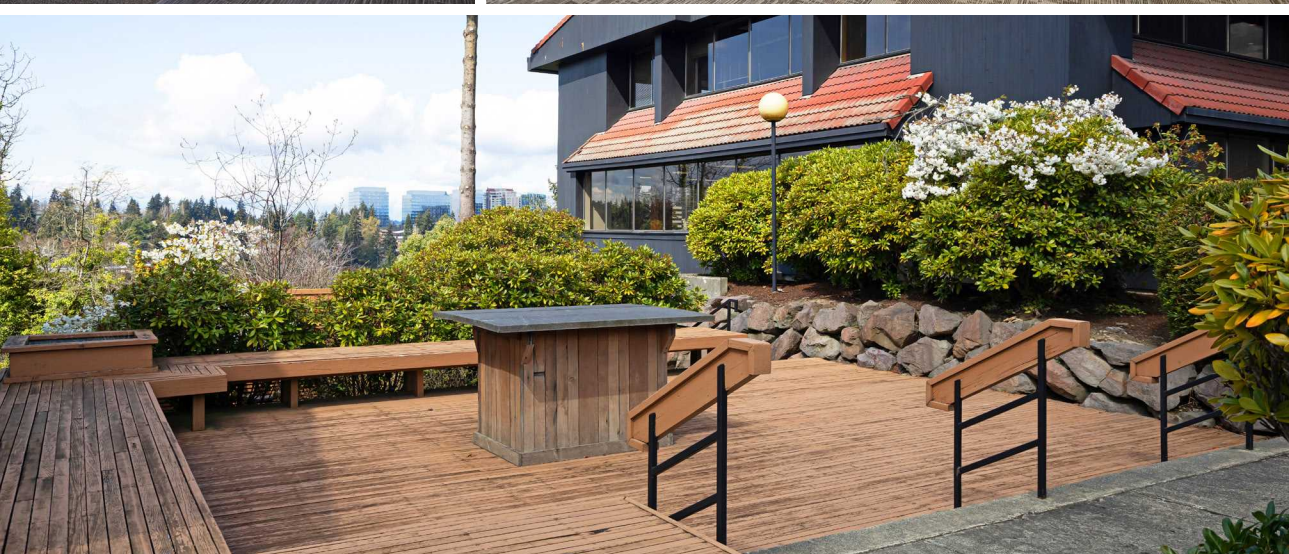

Belle-View

OFFICE PARK

275 118th Ave SE, Bellevue, WA 98005

Buildings B South & A North

Flexible Short Term
Lease Option in
Suburban Bellevue

NEWMARK

JOE LYNCH
Executive Managing Director
425.362.1399
joe.lynch@nrmk.com

DAN HARDEN
Senior Managing Director
425.362.1393
dan.harden@nrmk.com

LOCATION AERIAL

BUILDING

Highlights

Unobstructed views of the Bellevue CBD and immediate transportation access to I-405 and I-90 corridors