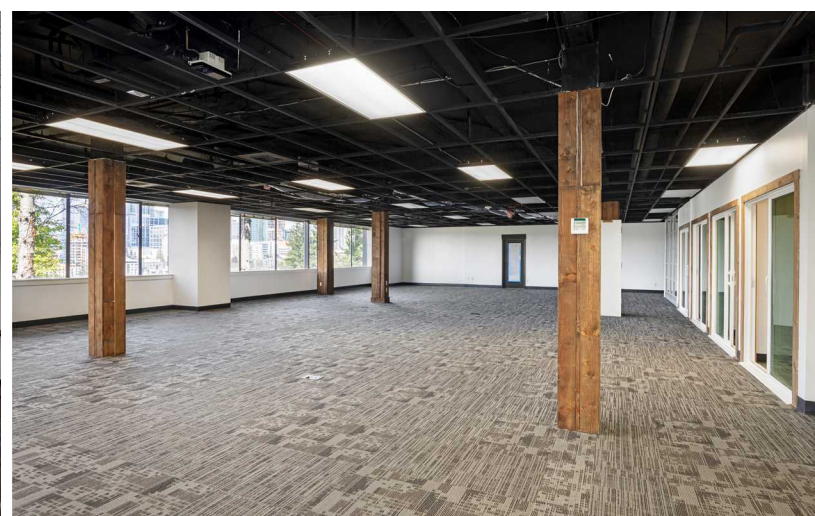

DAN HARDEN
Senior Managing Director
425.362.1393
dan.harden@nrmk.com

LOCATION AERIAL

BUILDING

Highlights

Unobstructed views of the Bellevue CBD and immediate transportation access to I-405 and I-90 corridors