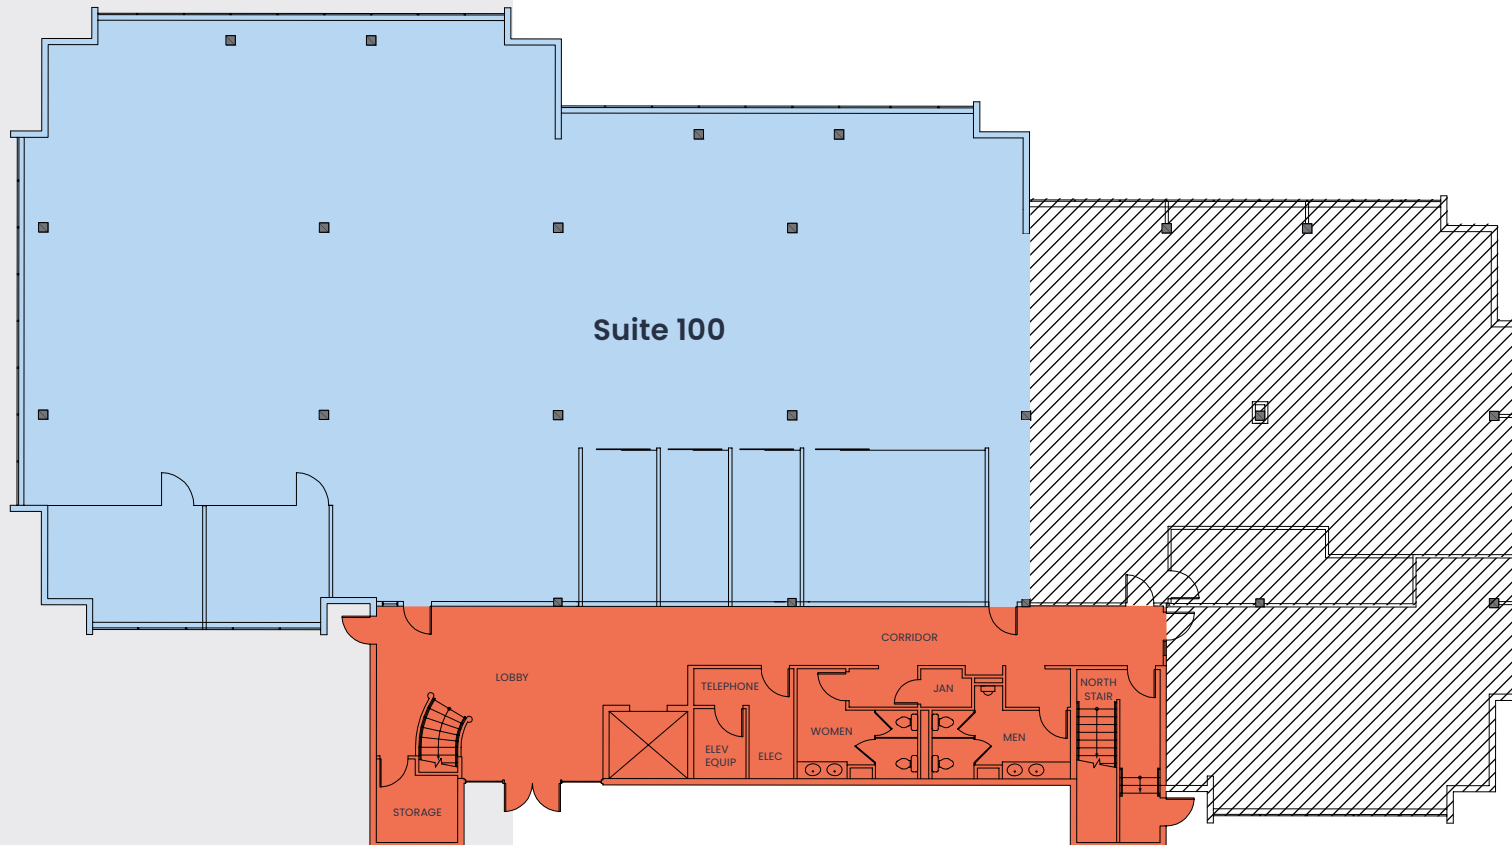

Parking: Free surface parking with above market average parking ratio of 4/1,000 SF

Flexible Lease Terms: Ownership able to accommodate short term occupancy requirements

Electrical System: Robust 1,600 AMP 3phase power serving the building

BUILDING A NORTH

First Floor

Suite 100 | 6,812 RSF

Available Now

Market Ready

BUILDING A NORTH

Second Floor

Suite 200 | 9,596 RSF

Available Now

BUILDING B SOUTH

Lower Level

Suite 100 | 1,690 RSF

Available Now

BUILDING B SOUTH

Main Floor

Suite 210 | 835 RSF