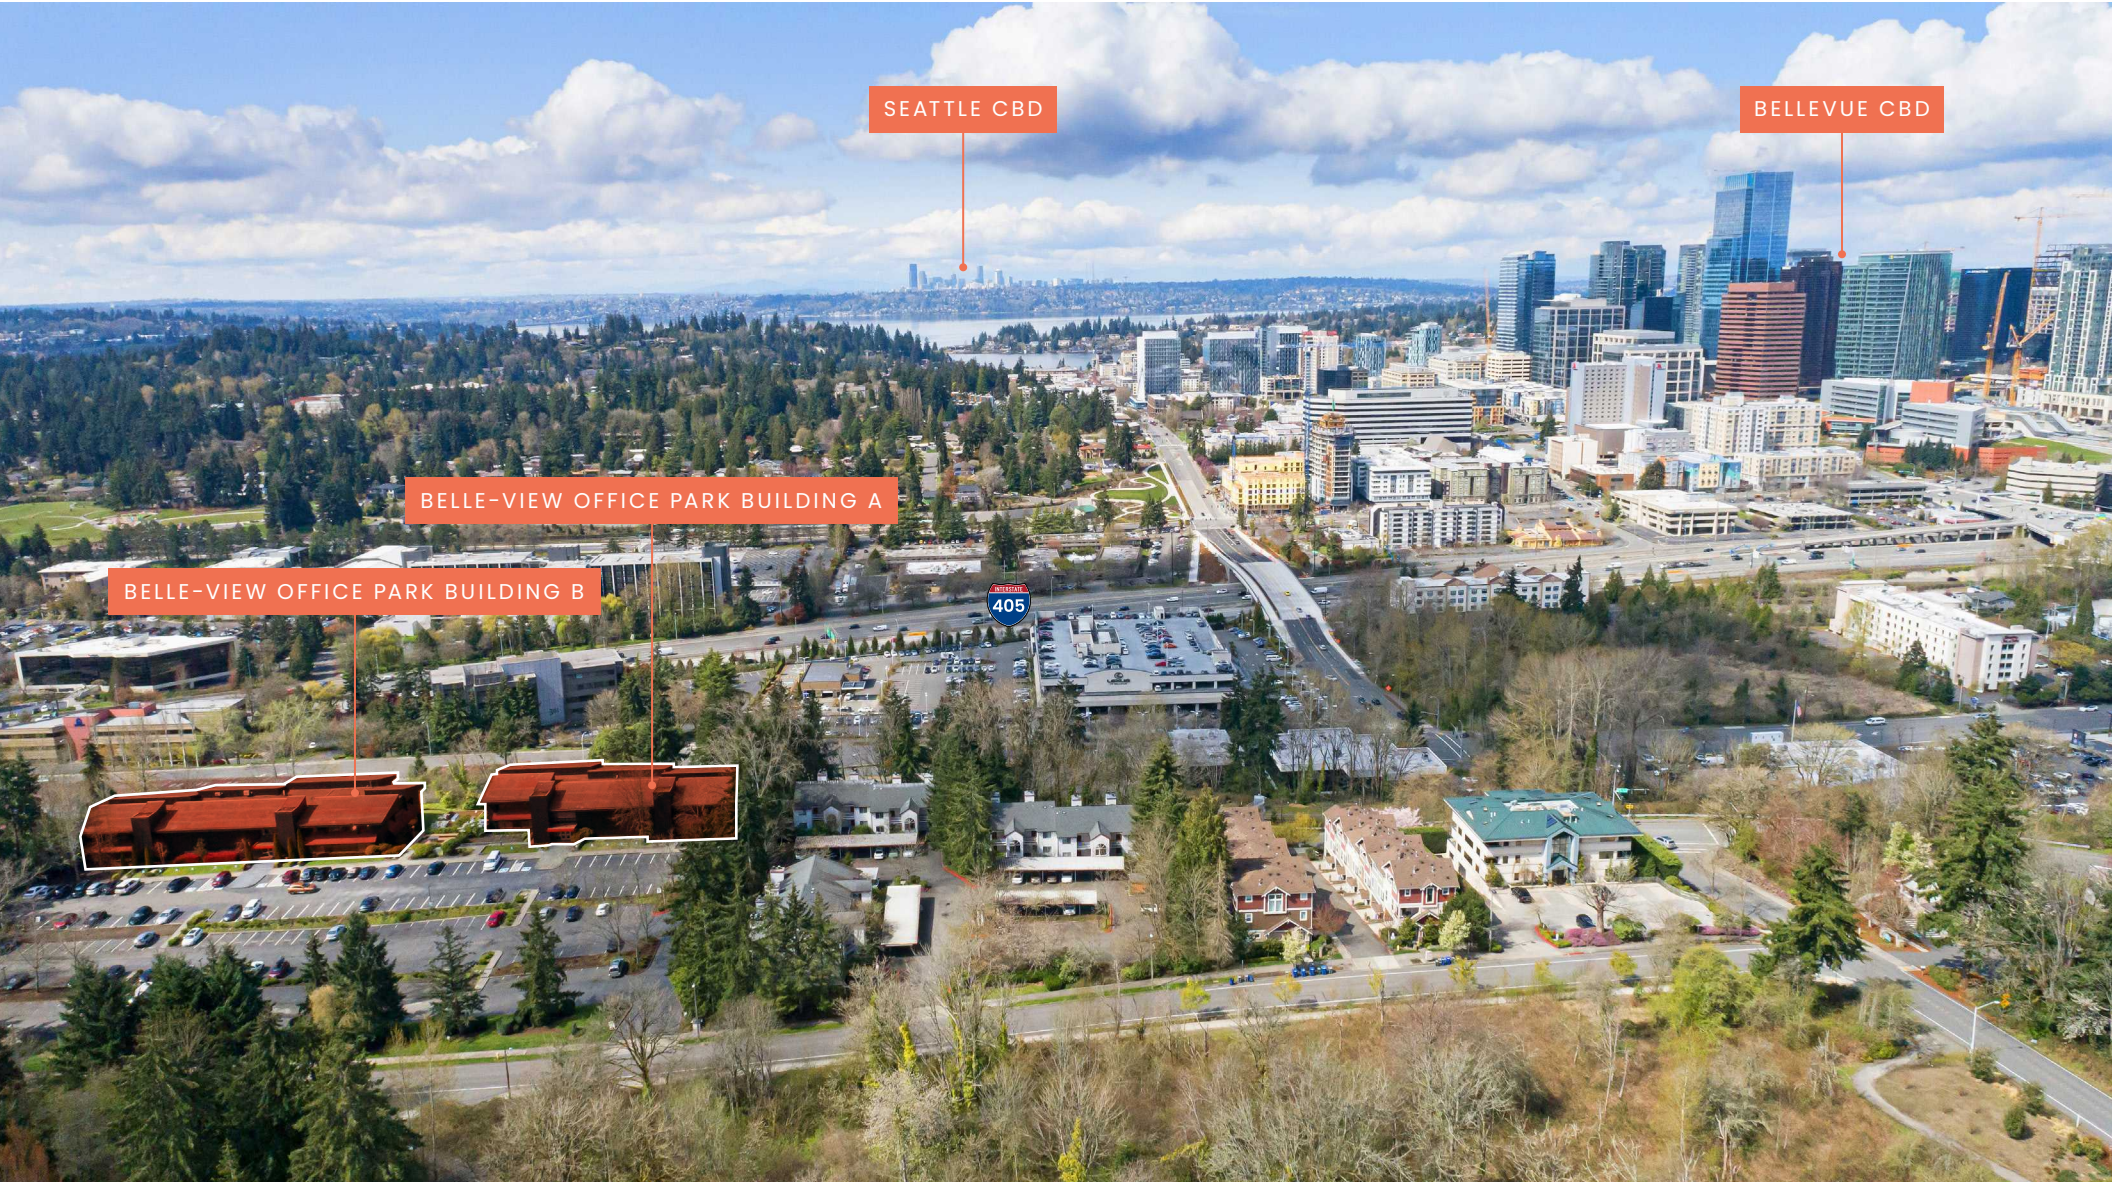

Belle-View

OFFICE PARK

275 118th Ave SE, Bellevue, WA 98005

Buildings B South & A North

Flexible Short Term
Lease Option in
Suburban Bellevue

NEWMARK

JOE LYNCH
Executive Managing Director
425.362.1399
joe.lynch@nrmk.com

DAN HARDEN
Senior Managing Director
425.362.1393
dan.harden@nrmk.com

LOCATION AERIAL

BUILDING

Highlights

Unobstructed views of the Bellevue CBD and immediate transportation access to I-405 and I-90 corridors

Parking: Free surface parking with above market average parking ratio of 4/1,000 SF

Flexible Lease Terms: Ownership able to accommodate short term occupancy requirements

Electrical System: Robust 1,600 AMP 3phase power serving the building