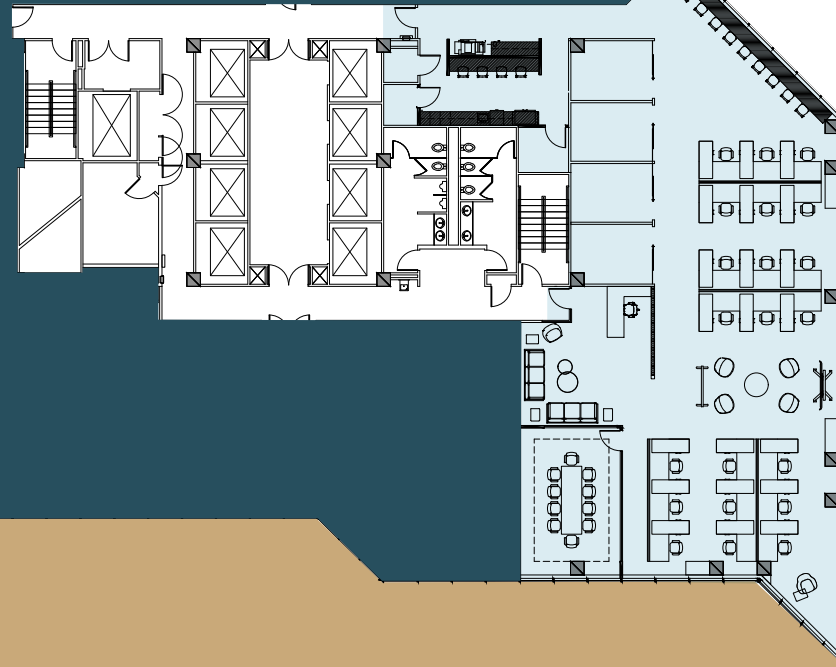

ONE BELLEVUE

411 108TH AVENUE NE, BELLEVUE, WA

FLOOR 6
SUITE | 650
5,260 RSF
MARKET READY

AVAILABLE NOW

TIM OWENS
Senior Vice President
+1 425 462 6913
tim.owens@cbre.com

LENNON ATTEBERRY
First Vice President
+1 425 462 6991
lennon.attedberry@cbre.com