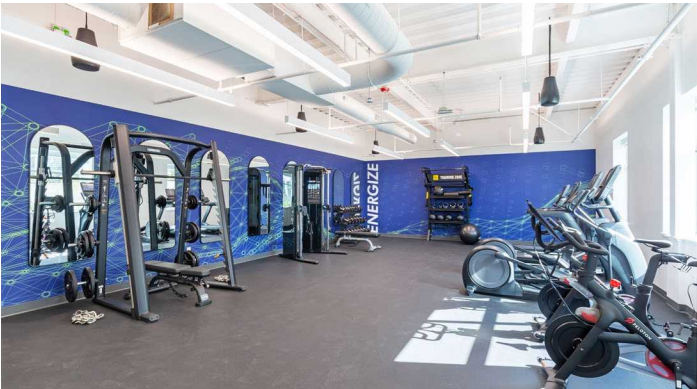

Electrical

Pad mounted transformers which provide 277/480, three phase power

Building Hours

7:00 am to 6:00 pm Monday-Friday (24/7 access)

Full service deli operated by Poppinjay's Cafe

Discover our communal courtyard, complete with essential amenities for your pleasure. Unwind at the BBQ area, engage in friendly ping pong matches, or seek solace in our meeting spaces. Plus, enjoy convenient access to breakfast and lunch options at our on-site full-service deli.

COMING SOON

State of the art fitness center

Men's Showers

Women's Showers

Exercise Room

Yoga/Stretch Area

BUILDING 3005

Second Floor