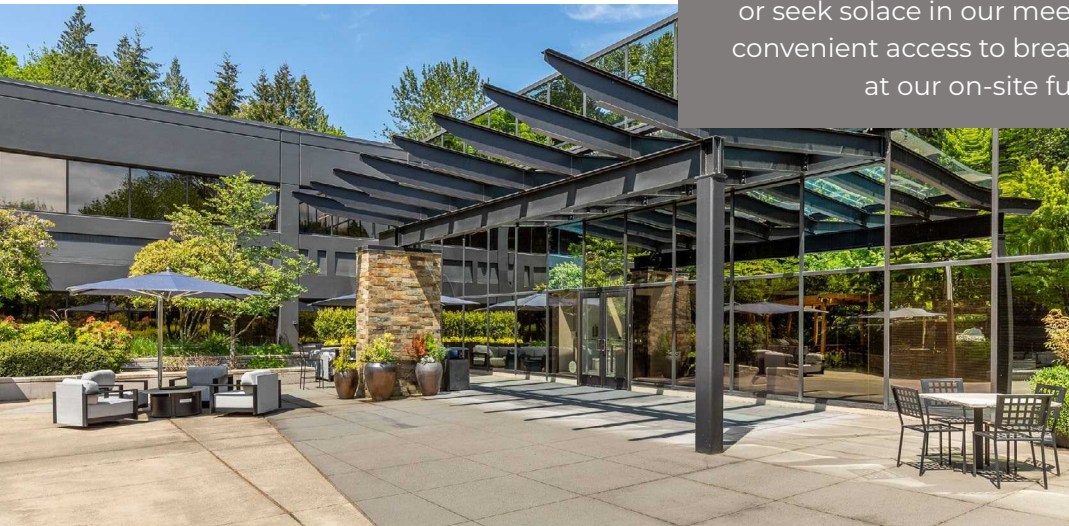

Electrical

Pad mounted transformers which provide 277/480, three phase power

Building Hours

7:00 am to 6:00 pm Monday-Friday (24/7 access)

Full service deli operated by Poppinjay's Cafe

Discover our communal courtyard, complete with essential amenities for your pleasure. Unwind at the BBQ area, engage in friendly ping pong matches, or seek solace in our meeting spaces. Plus, enjoy convenient access to breakfast and lunch options at our on-site full-service deli.

COMING SOON

State of the art fitness center

Men's Showers

Women's Showers

Exercise Room

Yoga/Stretch Area

BUILDING 3005

Second Floor