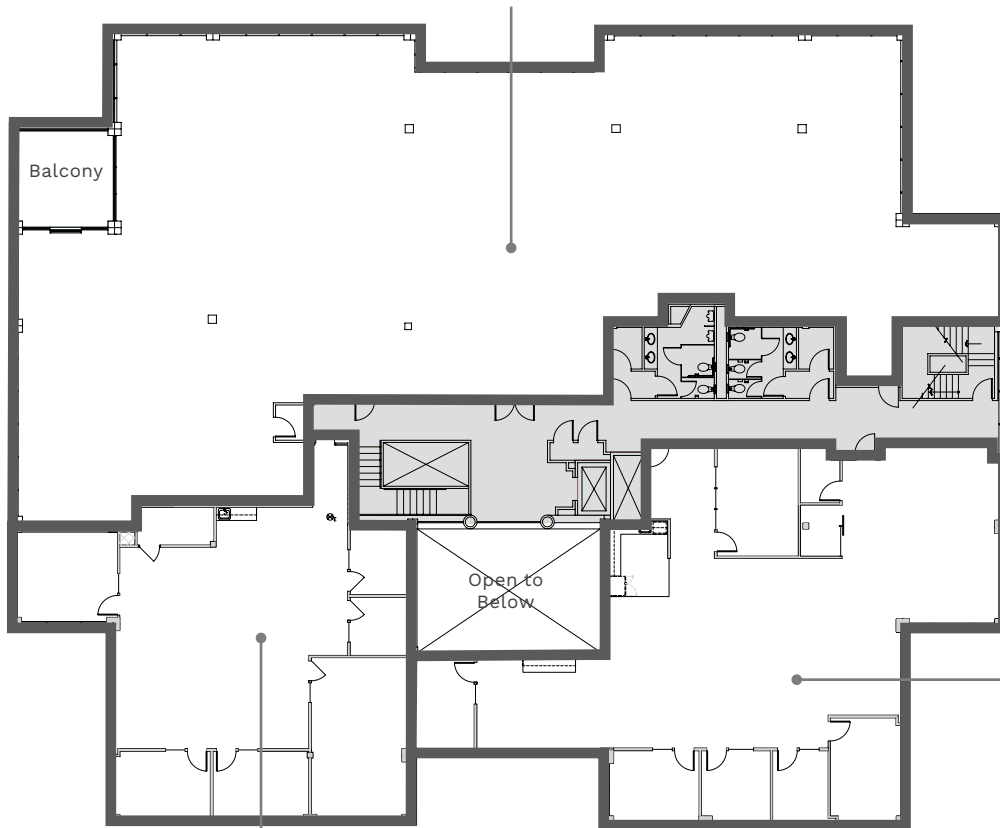

COMING SOON

State of the art fitness center

Men's Showers

Women's Showers

Exercise Room

Yoga/Stretch Area

BUILDING 3005

Second Floor

Suite 210

9,490 SF (divisible)

Available Now

VIRTUAL TOUR SUITE 210

Balcony

Open to
Below

Suite 220

2,939 SF

Available Now

VIRTUAL TOUR SUITE 220

Suite 230

4,110 SF

Available Now

*Up to 16,539 RSF available for full floor occupant

BUILDING 3009

AS-BUILT PLAN