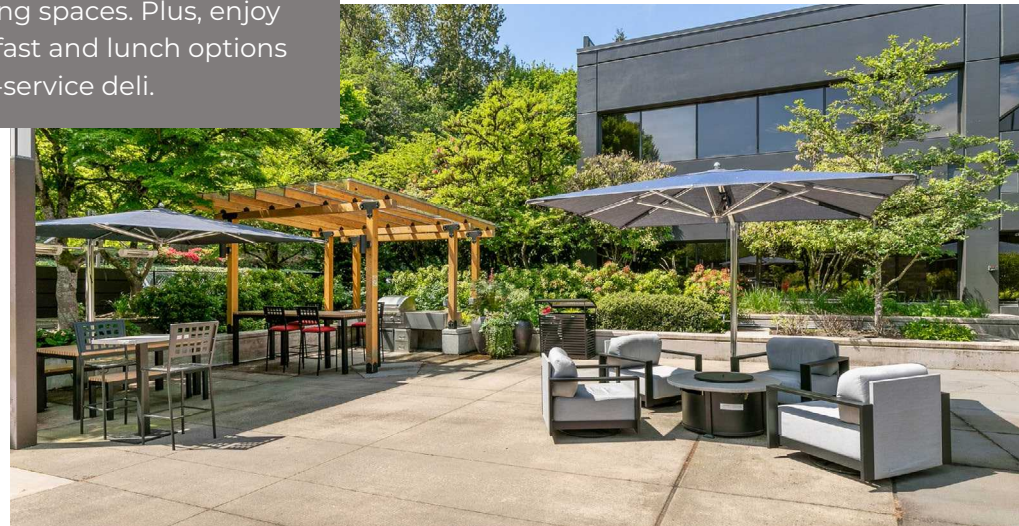

Electrical

Pad mounted transformers which provide 277/480, three phase power

Building Hours

7:00 am to 6:00 pm Monday-Friday (24/7 access)

Full service deli operated by Poppinjay's Cafe

Discover our communal courtyard, complete with essential amenities for your pleasure. Unwind at the BBQ area, engage in friendly ping pong matches, or seek solace in our meeting spaces. Plus, enjoy convenient access to breakfast and lunch options at our on-site full-service deli.

COMING SOON

State of the art fitness center

Men's Showers

Women's Showers

Exercise Room

Yoga/Stretch Area

BUILDING 3005

Second Floor