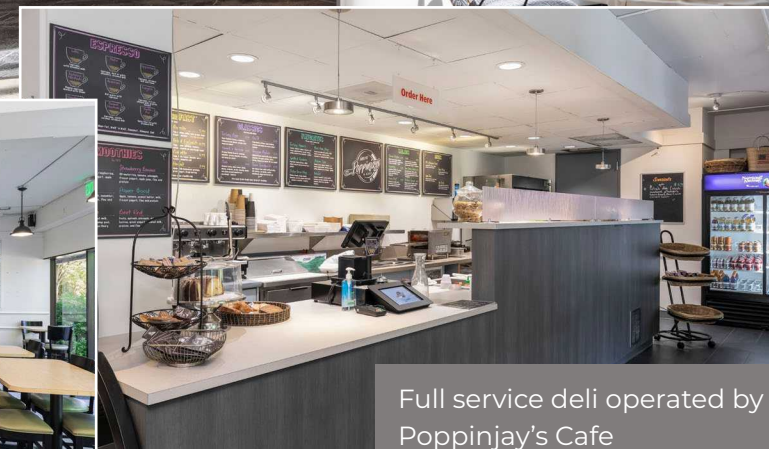

Electrical

Pad mounted transformers which provide 277/480, three phase power

Building Hours

7:00 am to 6:00 pm Monday-Friday (24/7 access)

Full service deli operated by Poppinjay's Cafe

Discover our communal courtyard, complete with essential amenities for your pleasure. Unwind at the BBQ area, engage in friendly ping pong matches, or seek solace in our meeting spaces. Plus, enjoy convenient access to breakfast and lunch options at our on-site full-service deli.