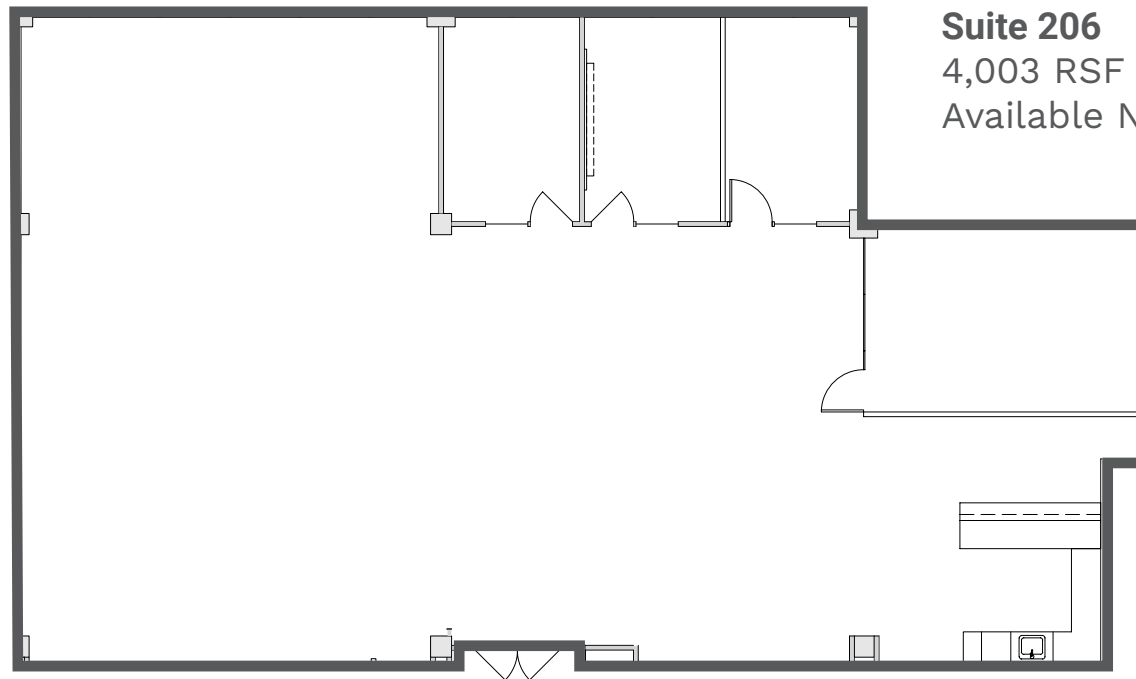

Suite 210

9,490 SF (divisible)

Available Now

VIRTUAL TOUR SUITE 210

Balcony

Open to
Below

Suite 220

2,939 SF

Available Now

VIRTUAL TOUR SUITE 220

Suite 230

4,110 SF

Available Now

*Up to 16,539 RSF available for full floor occupant

BUILDING 3009

AS-BUILT PLAN

Suite 250

3,980 SF

Available Now

VIRTUAL TOUR SUITE 250

BUILDING 3015

CONCEPT PLAN

Suite 206
4,003 RSF
Available Now

Restaurants