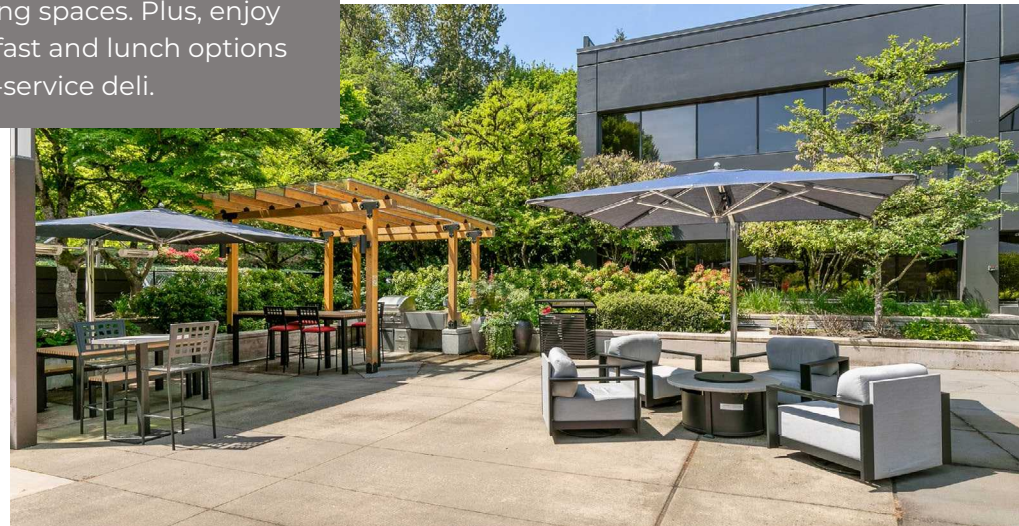

Electrical

Pad mounted transformers which provide 277/480, three phase power

Building Hours

7:00 am to 6:00 pm Monday-Friday (24/7 access)

Discover our communal courtyard, complete with essential amenities for your pleasure. Unwind at the BBQ area, engage in friendly ping pong matches, or seek solace in our meeting spaces. Plus, enjoy convenient access to breakfast and lunch options at our on-site full-service deli.

COMING SOON

State of the art fitness center

Men's Showers

Exercise Room

Women's Showers

Yoga/Stretch Area

BUILDING 3005

Second Floor