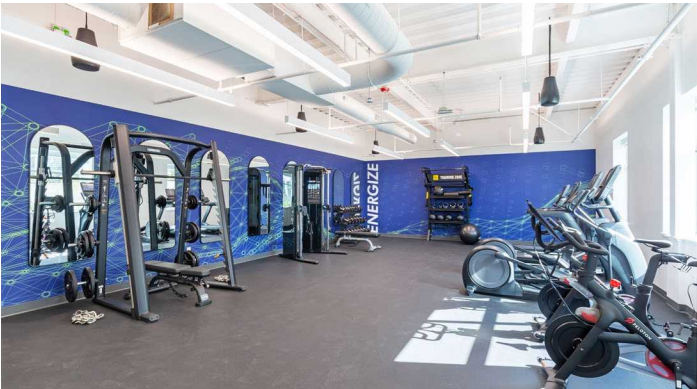

Electrical

Pad mounted transformers which provide 277/480, three phase power

Building Hours

7:00 am to 6:00 pm Monday-Friday (24/7 access)

Discover our communal courtyard, complete with essential amenities for your pleasure. Unwind at the BBQ area, engage in friendly ping pong matches, or seek solace in our meeting spaces. Plus, enjoy convenient access to breakfast and lunch options at our on-site full-service deli.

COMING SOON

State of the art fitness center

Men's Showers

Exercise Room

Women's Showers

Yoga/Stretch Area

BUILDING 3005

Second Floor