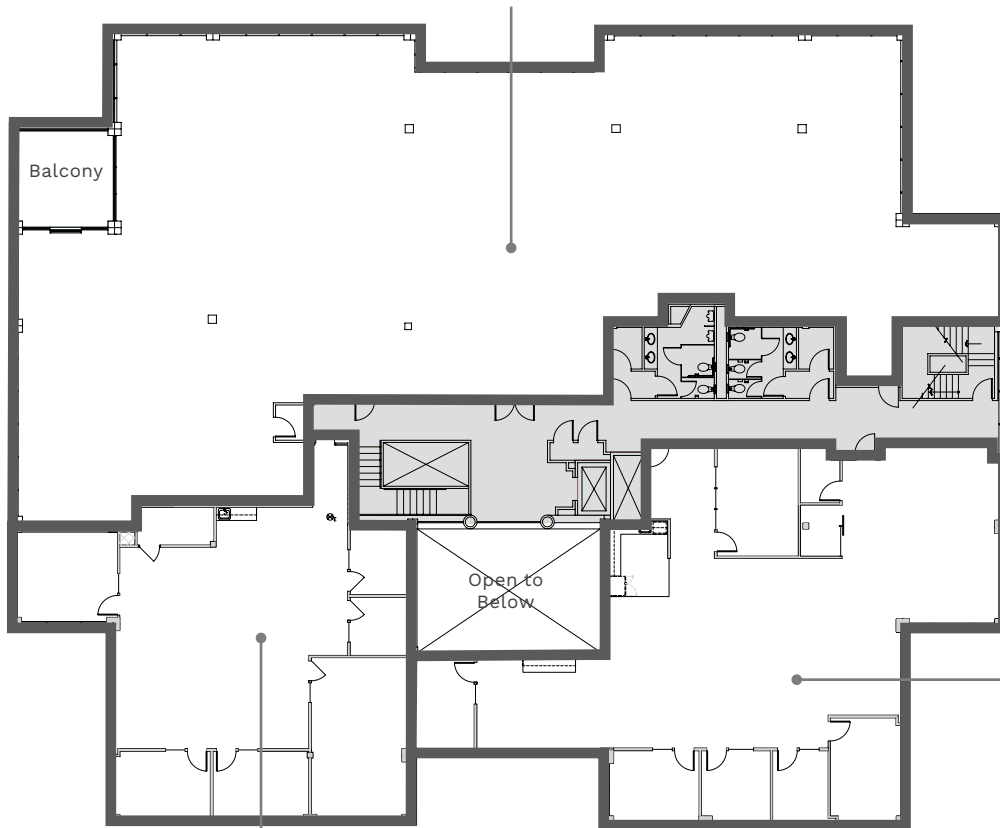

COMING SOON

State of the art fitness center

Men's Showers

Exercise Room

Women's Showers

Yoga/Stretch Area

BUILDING 3005

Second Floor

Suite 210

9,490 SF (divisible)

Available Now

VIRTUAL TOUR SUITE 210

Balcony

Open to
Below

Suite 220

2,939 SF

Available Now

VIRTUAL TOUR SUITE 220

Suite 230

4,110 SF

Available Now

*Up to 16,539 RSF available for full floor occupant

BUILDING 3009

AS-BUILT PLAN