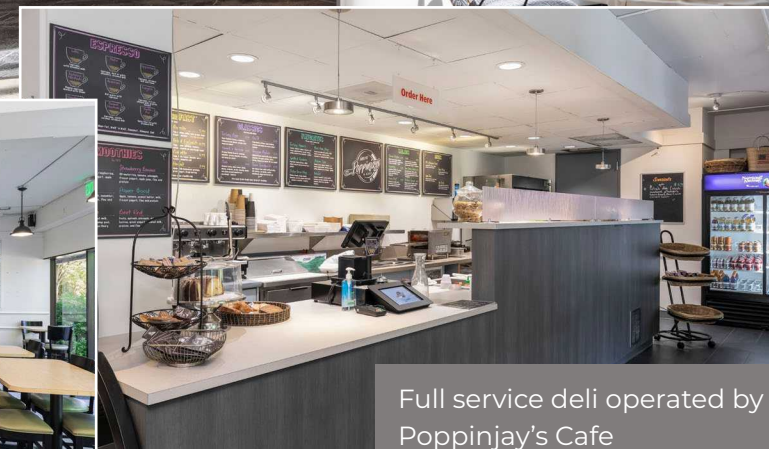

Electrical

Pad mounted transformers which provide 277/480, three phase power

Building Hours

7:00 am to 6:00 pm Monday-Friday (24/7 access)

Discover our communal courtyard, complete with essential amenities for your pleasure. Unwind at the BBQ area, engage in friendly ping pong matches, or seek solace in our meeting spaces. Plus, enjoy convenient access to breakfast and lunch options at our on-site full-service deli.