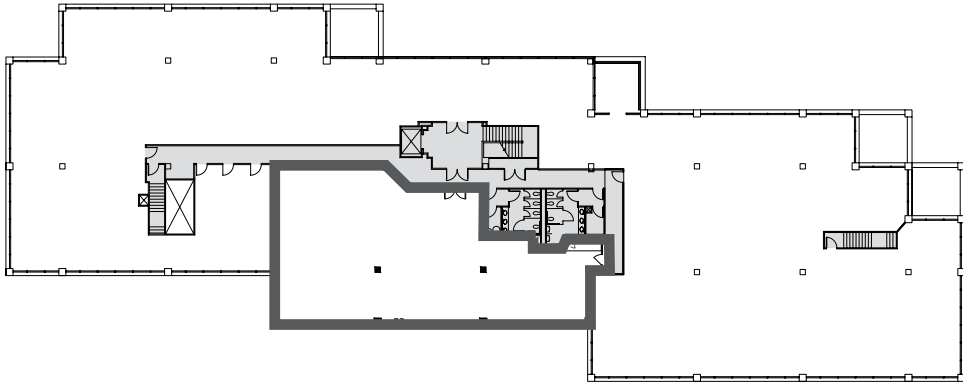

Suite 210

9,490 SF (divisible)

Available Now

VIRTUAL TOUR SUITE 210

Balcony

Open to
Below

Suite 220

2,939 SF

Available Now

VIRTUAL TOUR SUITE 220

Suite 230

4,110 SF

Available Now

*Up to 16,539 RSF available for full floor occupant

BUILDING 3009

AS-BUILT PLAN

Suite 250

3,980 SF

Available Now

VIRTUAL TOUR SUITE 250

BUILDING 3015

CONCEPT PLAN

Suite 206
4,003 RSF
Available Now

Restaurants