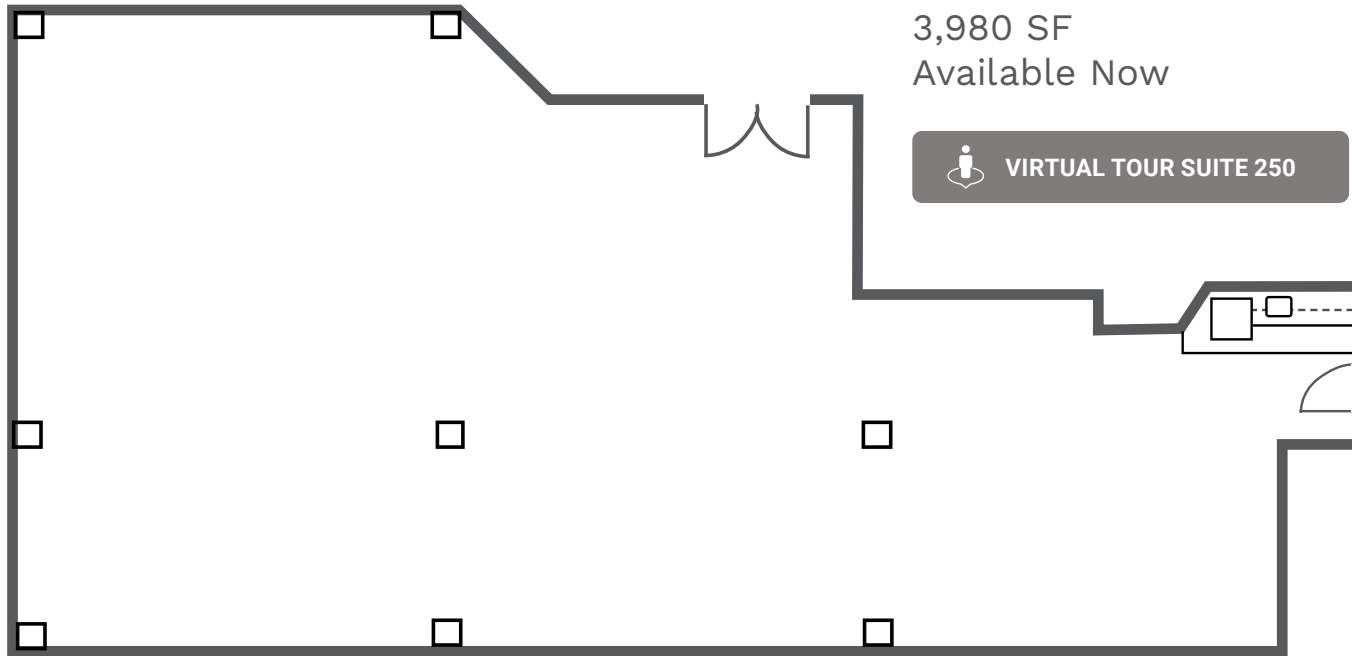

Suite 210

9,490 SF (divisible)

Available Now

VIRTUAL TOUR SUITE 210

Balcony

Open to
Below

Suite 220

2,939 SF

Available Now

VIRTUAL TOUR SUITE 220

Suite 230

4,110 SF

Available Now

*Up to 16,539 RSF available for full floor occupant

BUILDING 3009

AS-BUILT PLAN

Suite 250

3,980 SF

Available Now

VIRTUAL TOUR SUITE 250

BUILDING 3015

CONCEPT PLAN

Suite 206
4,003 RSF
Available Now

Restaurants