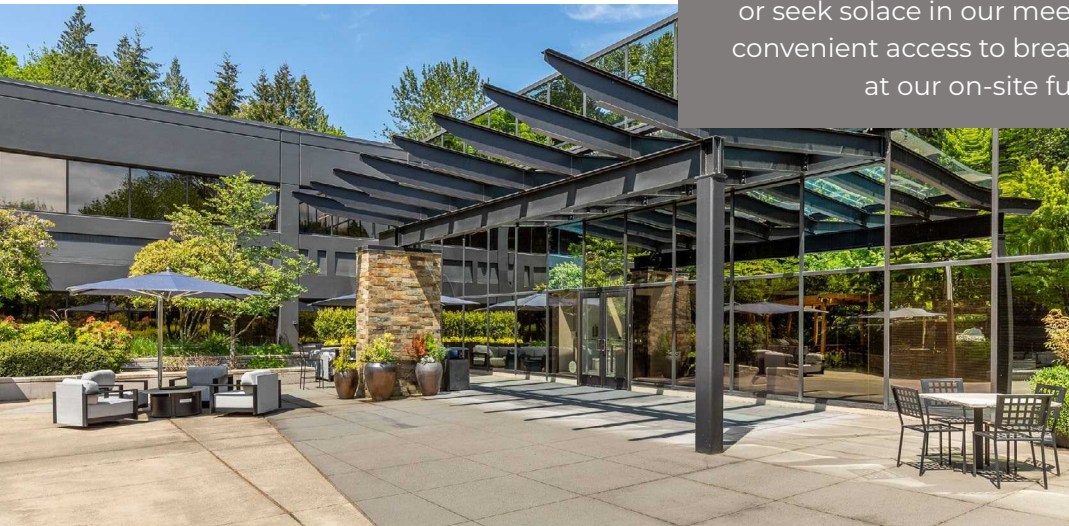

Electrical

Pad mounted transformers which provide 277/480, three phase power

Building Hours

7:00 am to 6:00 pm Monday-Friday (24/7 access)

Discover our communal courtyard, complete with essential amenities for your pleasure. Unwind at the BBQ area, engage in friendly ping pong matches, or seek solace in our meeting spaces. Plus, enjoy convenient access to breakfast and lunch options at our on-site full-service deli.

COMING SOON

State of the art fitness center

Men's Showers

Exercise Room

Women's Showers

Yoga/Stretch Area

BUILDING 3005

Second Floor