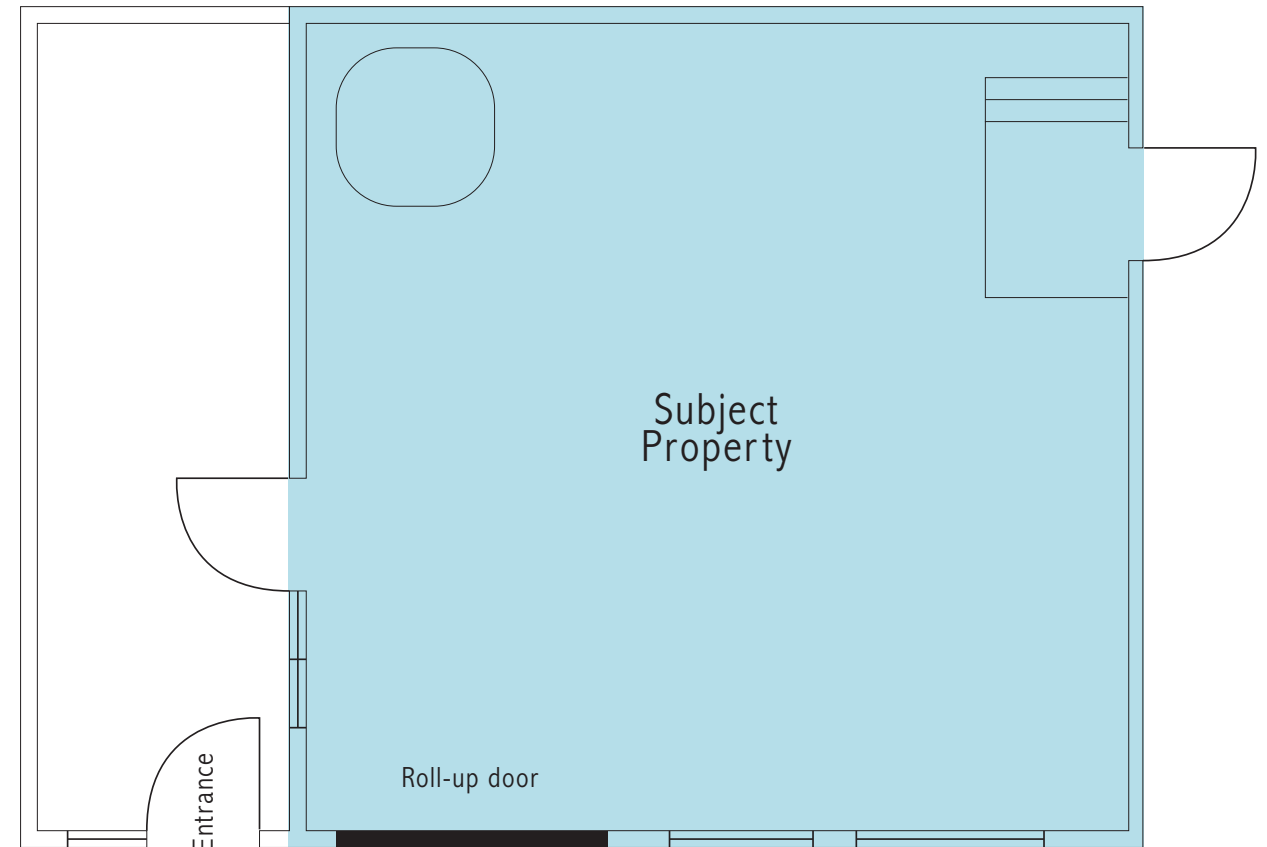

Jones Lang LaSalle Brokerage, Inc. RE LIC. #01856260

PHOTOS RETAIL / COMMERCIAL SPACE ±2,064 SF

FLOOR PLAN RETAIL / COMMERCIAL SPACE ±2,064 SF

W 1ST STREET

Floor plan not to scale

PROPERTY FEATURES

- One (1) 13' drive-in roll-up door
- 17' clear height
- Total bldg: ±15,570 SF
- Located in an amenity rich neighborhood in Spokane's Central Business District
- Fully renovated lofts on the 2nd floor (Lolo Lofts)