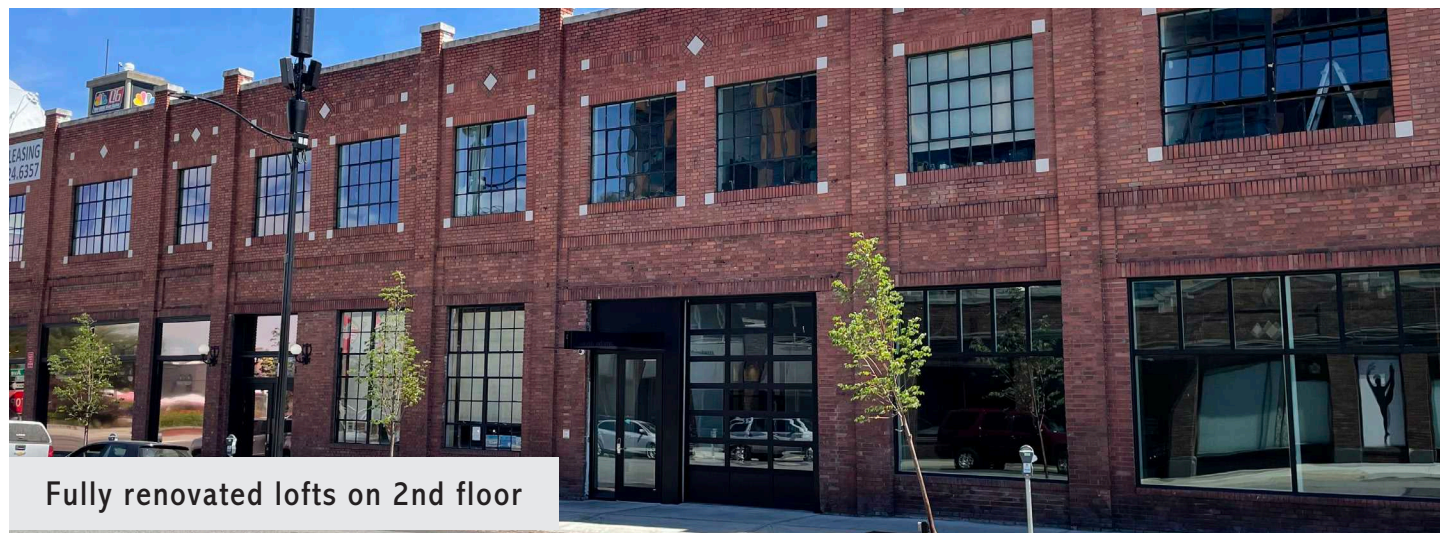

Jones Lang LaSalle Brokerage, Inc. RE LIC. #01856260

PHOTOS RETAIL / COMMERCIAL SPACE ±2,064 SF

FLOOR PLAN RETAIL / COMMERCIAL SPACE ±2,064 SF

W 1ST STREET

Floor plan not to scale

PROPERTY FEATURES

- One (1) 13' drive-in roll-up door
- 17' clear height
- Total bldg: ±15,570 SF
- Located in an amenity rich neighborhood in Spokane's Central Business District
- Fully renovated lofts on the 2nd floor (Lolo Lofts)