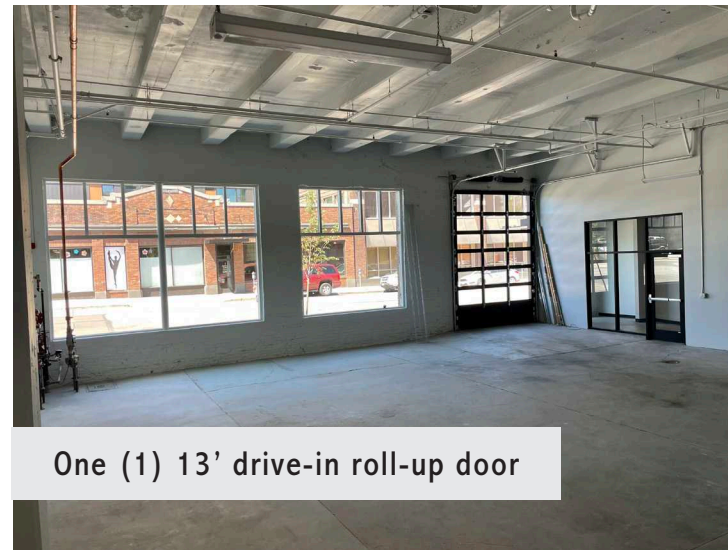

Jones Lang LaSalle Brokerage, Inc. RE LIC. #01856260

PHOTOS RETAIL / COMMERCIAL SPACE ±2,064 SF

FLOOR PLAN RETAIL / COMMERCIAL SPACE ±2,064 SF

W 1ST STREET

Floor plan not to scale

PROPERTY FEATURES

- One (1) 13' drive-in roll-up door
- 17' clear height
- Total bldg: ±15,570 SF
- Located in an amenity rich neighborhood in Spokane's Central Business District
- Fully renovated lofts on the 2nd floor (Lolo Lofts)