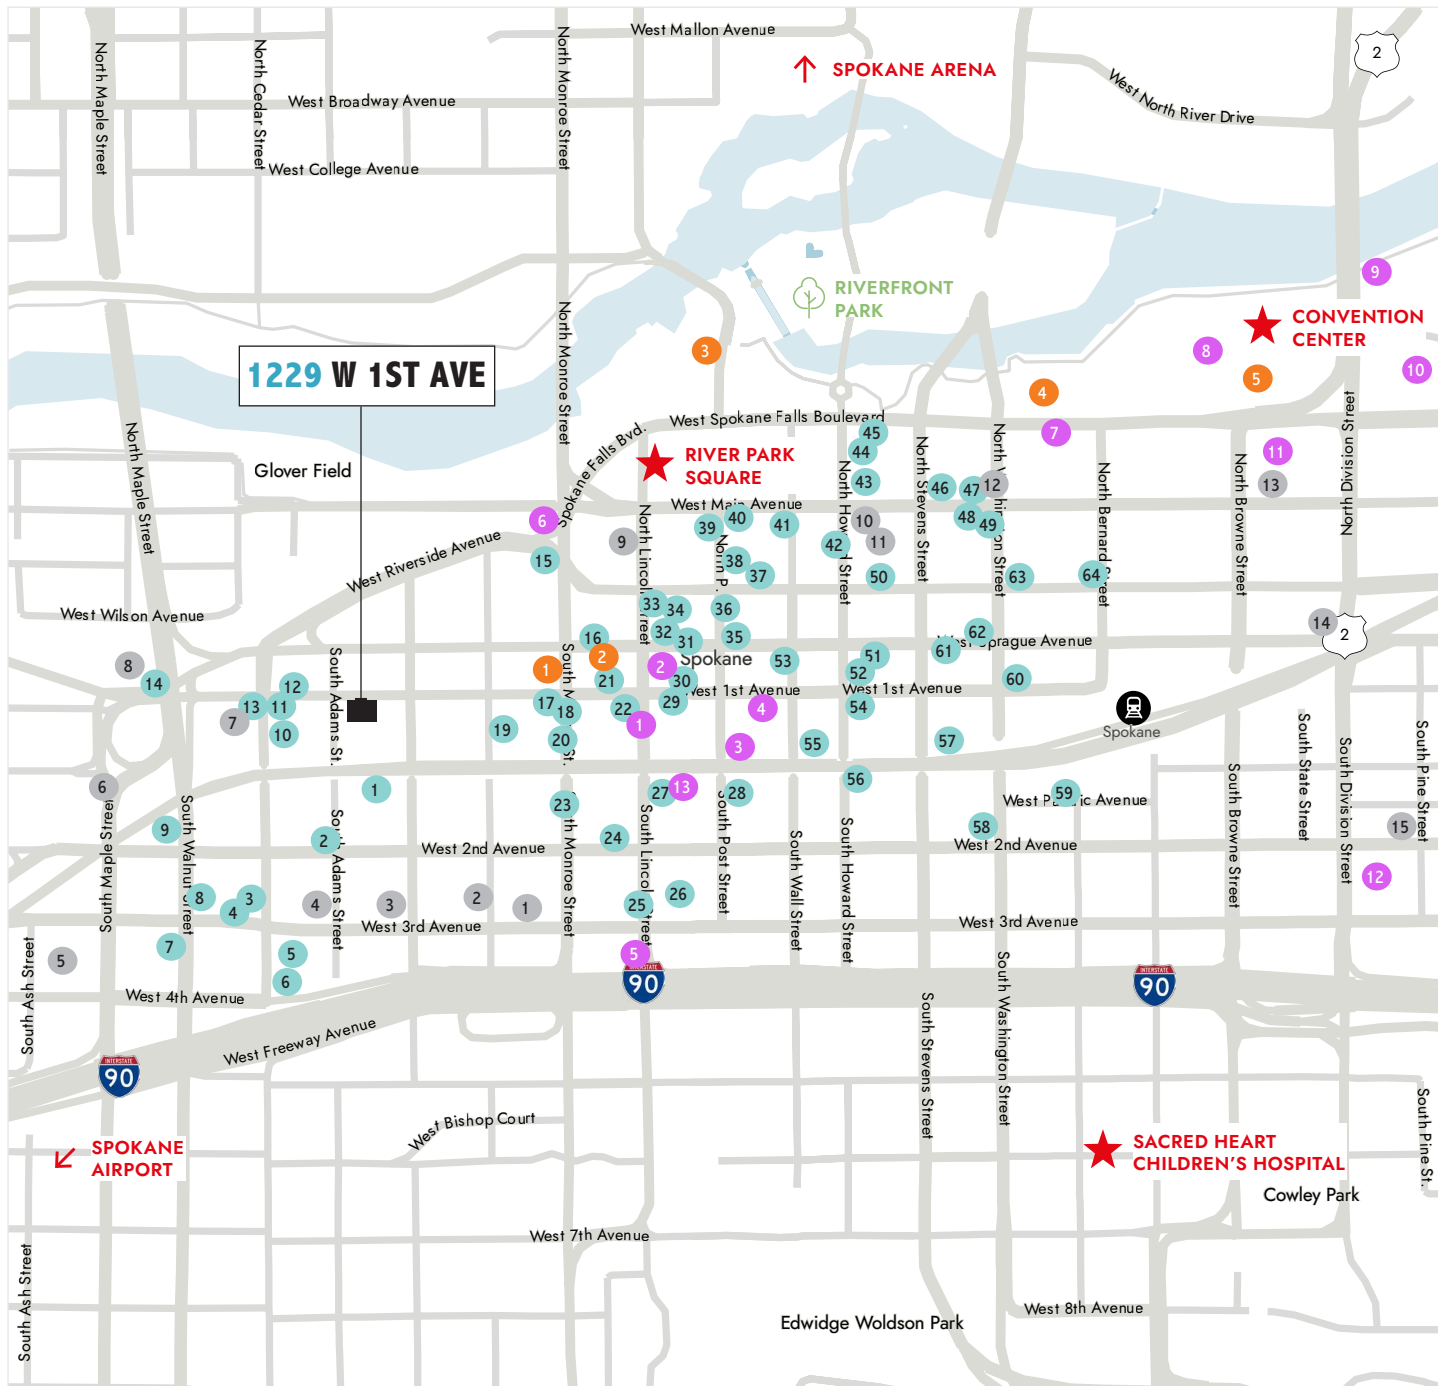

AMENITIES MAP

1 MILE WALK TO
 RIVERFRONT PARK

0.7 MILES TO
 TRAIN STATION

10 MINS FROM
 SPOKANE AIRPORT

92
 WALK SCORE

RESTAURANTS

1. Barrister Winery
2. Iron Goat Brewing
3. Red Dragon Chinese Delivery
4. Spokandy Chocolatier, Michele's Chocolate Truffles and Helens Huckleberry Candies
5. Feast World Kitchen
6. Benewah Milk Bottle
7. Starbucks
8. Pizza Hut
9. Frank's Diner - Downtown Spokane
10. River City Brewing
11. Rocket Bakery
12. Brick West Brewing
13. Andy's Bar & Grill
14. Ladder Coffee Roasters-Downtown
15. Dry Fly Distilling Tasting Room, Gift Shop & Liquor Sales
16. Terra Blanca Spokane
17. Scratch
18. The Gilded Unicorn
19. One Tree Cider House
20. Whistle Punk Brewing
21. The District Bar
22. Incrediburger & Eggs
23. The Old Spaghetti Factory
24. Wild Sage Bistro
25. Molly's Family Restaurant
26. Zip's Drive In
27. SteamPlant
28. Churchill's Steakhouse
29. Neato Burrito
30. Palm Court Grill Restaurant
31. Slightly Charred Wood Fired Pizza
32. Nudo Ramen House
33. 24 Taps Burgers & Brews
34. Wooden City Spokane
35. Brews Bros Coffee Bar
36. Cochinito
37. The Ridler Piano Bar
38. Bistango Martini Lounge
39. P.F. Chang's
40. Red Robin Gourmet Burgers and Brews
41. MOD Pizza
42. Soulful Soups & Spirits
43. Purgatory Craft Beer and Whiskey
44. Atticus Coffee & Gifts
45. O'Doherty's Irish Grille
46. Sushi.Com
47. Gander and Ryegrass
48. Madeleine's Cafe & Patisserie
49. The Mango Tree
50. Indaba Coffee
51. Jimmy'z Gastropub & Red Room Lounge
52. People's Waffle
53. Domini Sandwiches, Inc
54. Wave Island Sports Grill & Sushi Bar
55. Europa Restaurant & Bakery
56. Zona Blanca

57. Berserk Bar
58. Dutch Bros Coffee
59. Hogwash Whiskey Den
60. Sweet Frostings Blissful Bakeshop
61. Satellite Diner & Lounge
62. Lucky's Bar
63. Cease and Desist Book Club
64. The Onion Taphouse & Grill