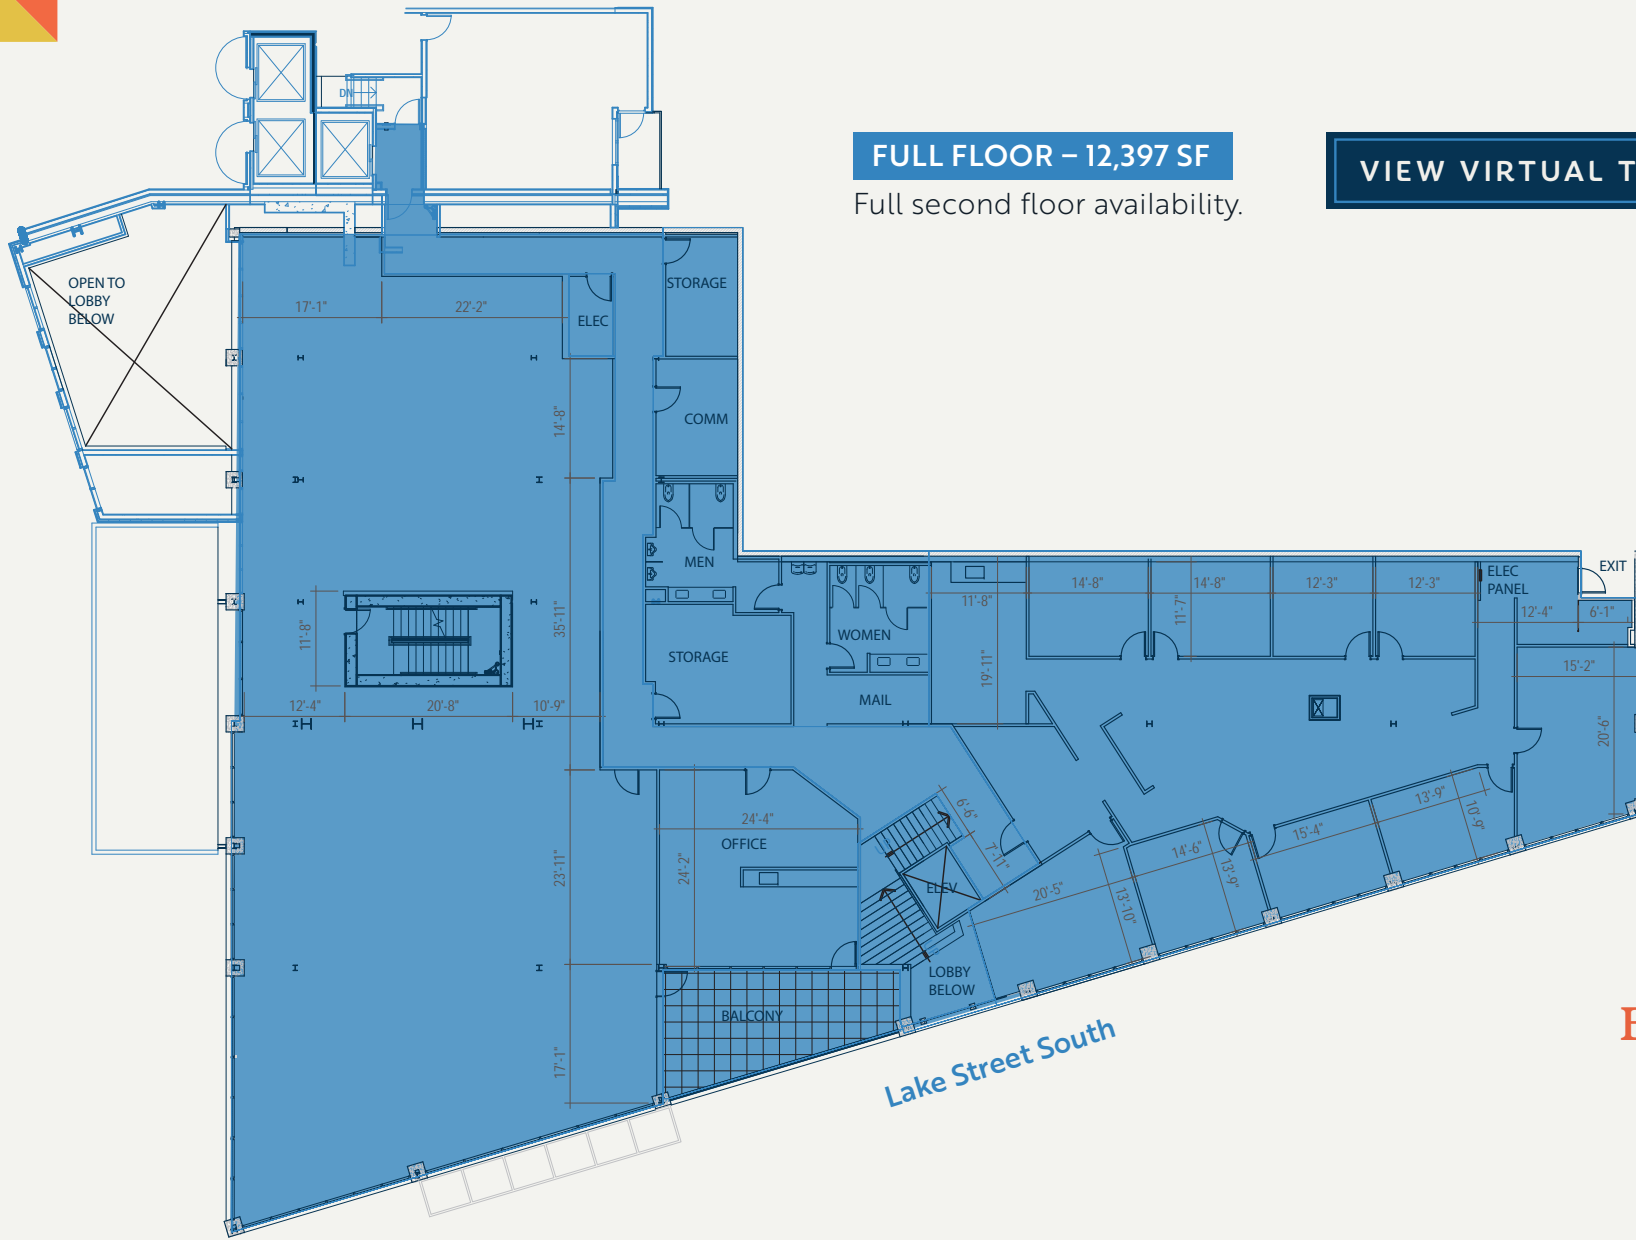

ONE FIFTY

LAKE STREET SOUTH

OFFICE SPACE
FOR LEASE

FULL FLOOR – 12,397 SF
Full second floor availability.

VIEW VIRTUAL TOUR

JAKE BOS
+1 425 974 4086
jake.bos@jll.com

BAILEY HICKS
+1 206 777 5203
bailey.hicks@jll.com