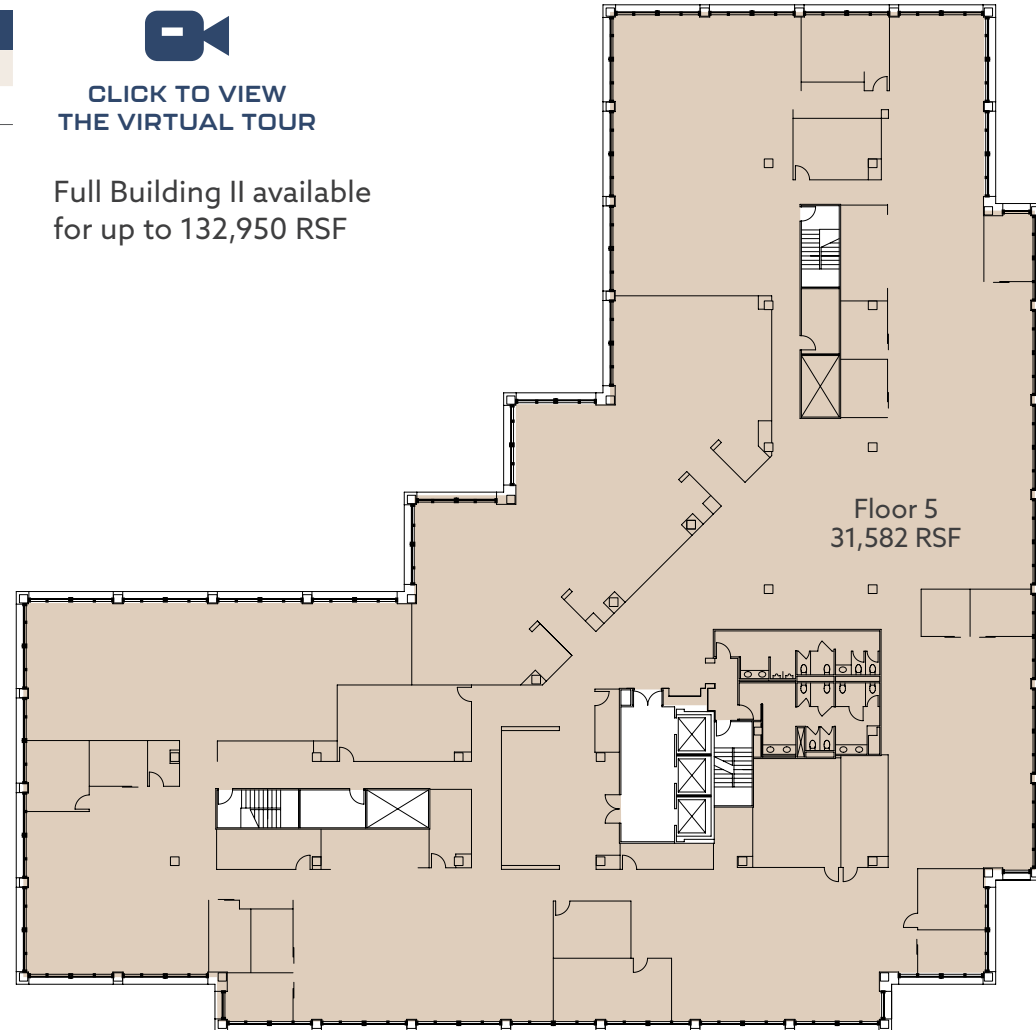

BUILDING II		
SUITE	SIZE/SF	AVAILABLE
Floor 5	31,582	Now

**CLICK TO VIEW  
THE VIRTUAL TOUR**

Full Building II available  
for up to 132,950 RSF

**FOR INFORMATION CONTACT**

**SCOTTA ASHCRAFT**

(OFFICE) +1 206 292 6063  
(CELL) +1 206 601 3700  
scotta.ashcraft@cbre.com