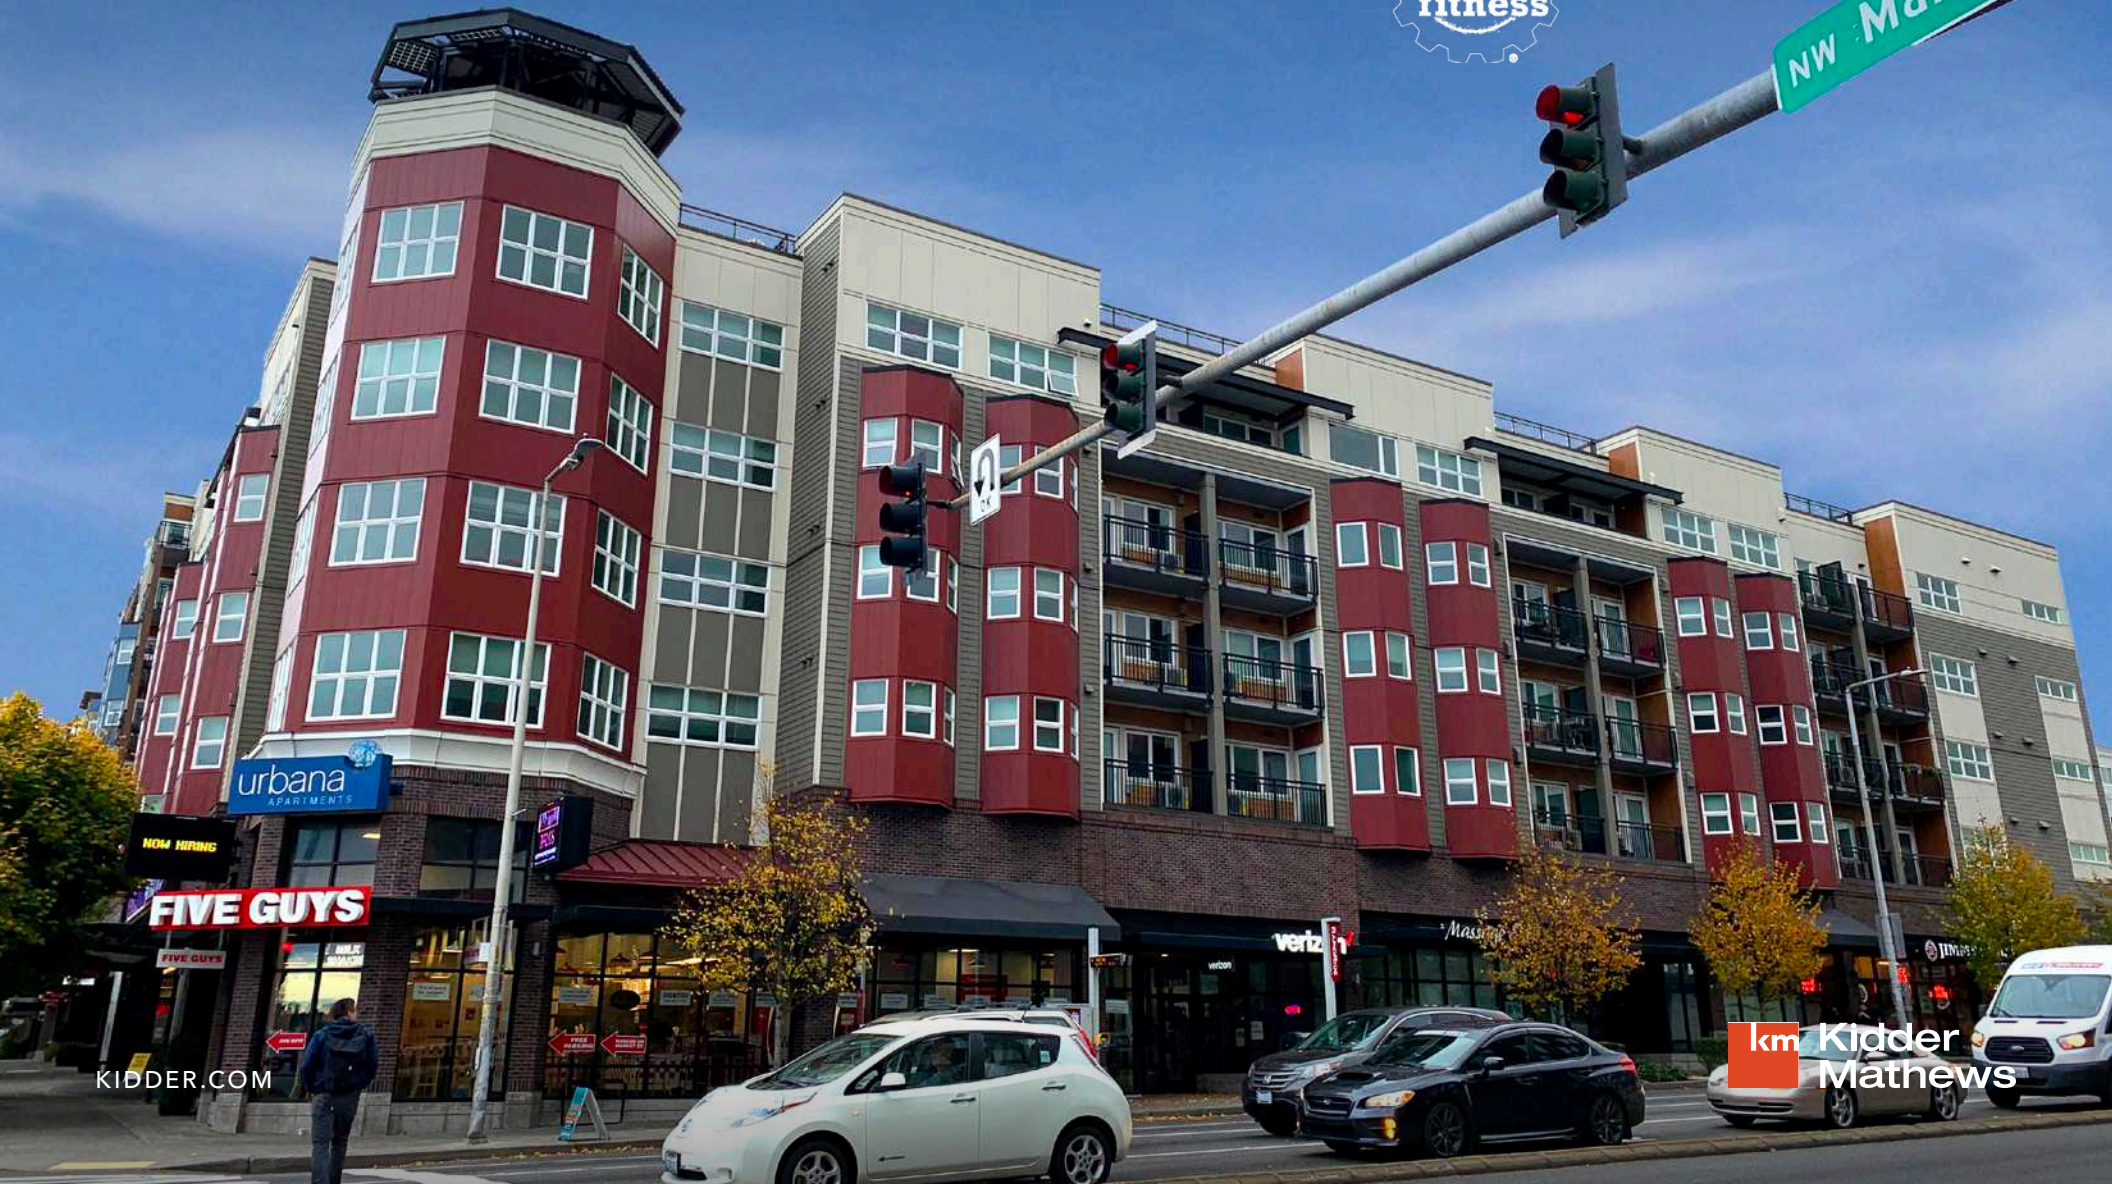

FOR LEASE

URBANA - BALLARD

1500 NW MARKET ST, SEATTLE, WA

Planet Fitness Coming Soon

NW Market St

KIDDER.COM

km Kidder Mathews

Join Five Guys, Verizon, Papa John's and Happy Teeth Dentistry

Main & Main in Ballard at 15th & Market

Former Union Bank

Former Bartell Drugs

125 total parking spaces for retail

98
WALK SCORE

97
BIKE SCORE

SITE PLAN

SUITE 104

Former Massage Envy

Built out with 12-13 treatment rooms

Two ADA restrooms

Finished HVAC, plumbing
and electrical

Reception office, employee lounge
and laundry rooms built out

SUITE 108

Available: 2,384 SF

Corner location