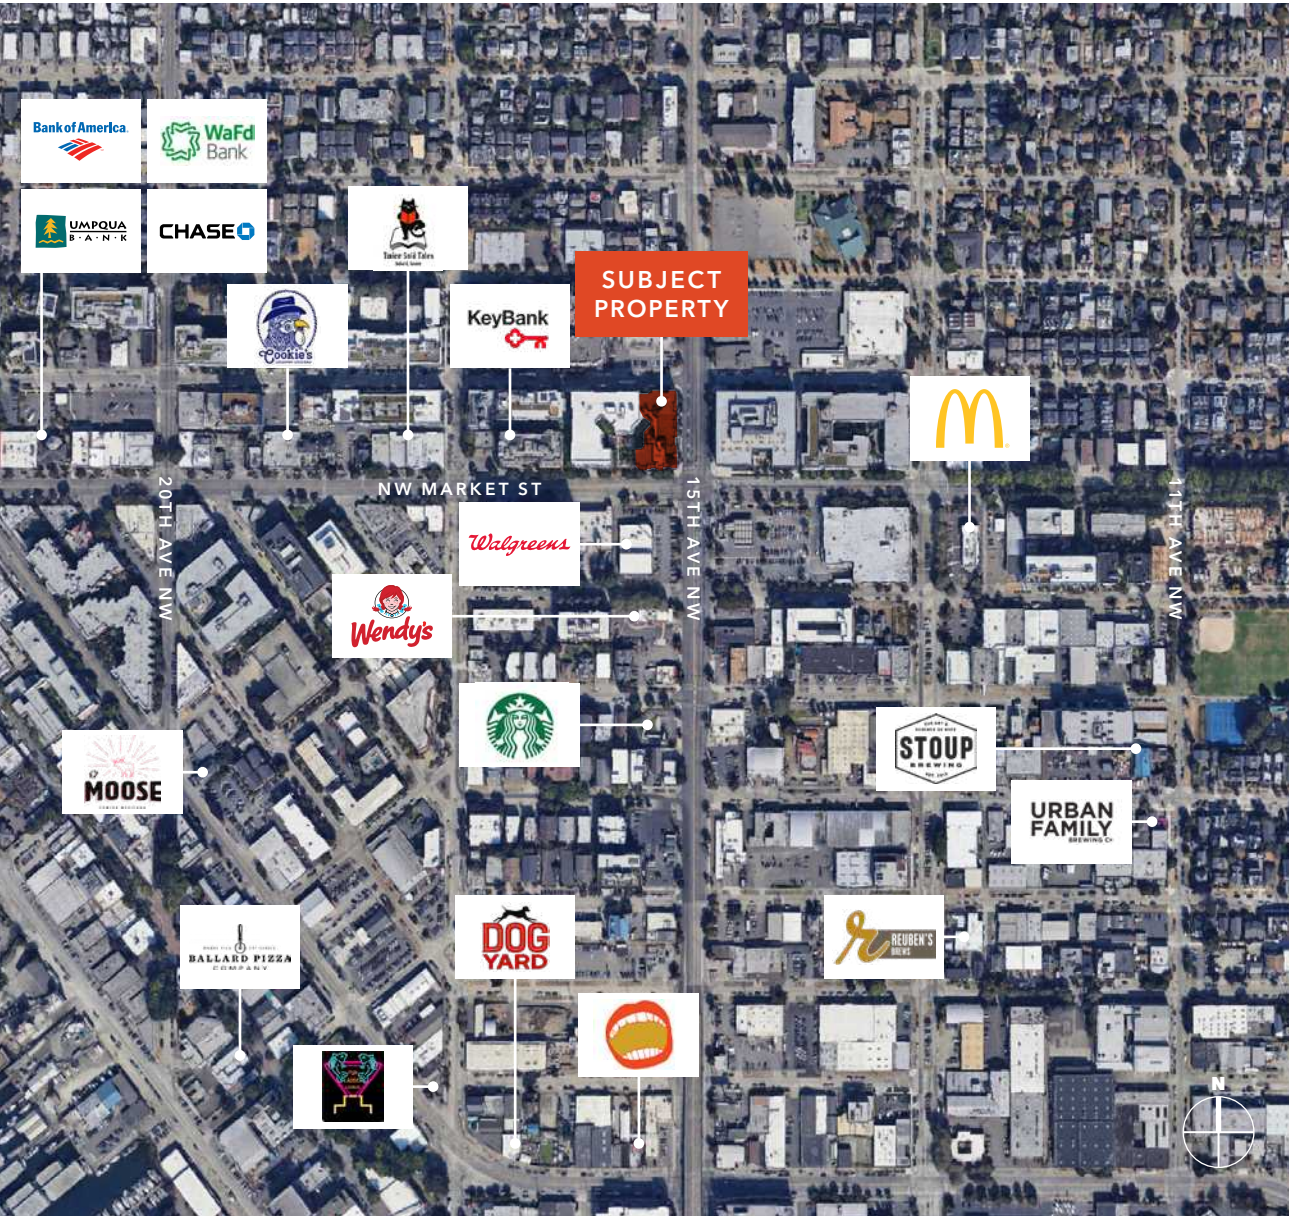

FOR LEASE

URBANA - BALLARD

1500 NW MARKET ST, SEATTLE, WA

Planet Fitness Coming Soon

NW Market St

KIDDER.COM

km Kidder Mathews

Join Five Guys, Verizon, Papa John's and Happy Teeth Dentistry

Main & Main in Ballard at 15th & Market

Former Union Bank

Former Bartell Drugs

125 total parking spaces for retail

98
WALK SCORE

97
BIKE SCORE

SITE PLAN

SUITE 104