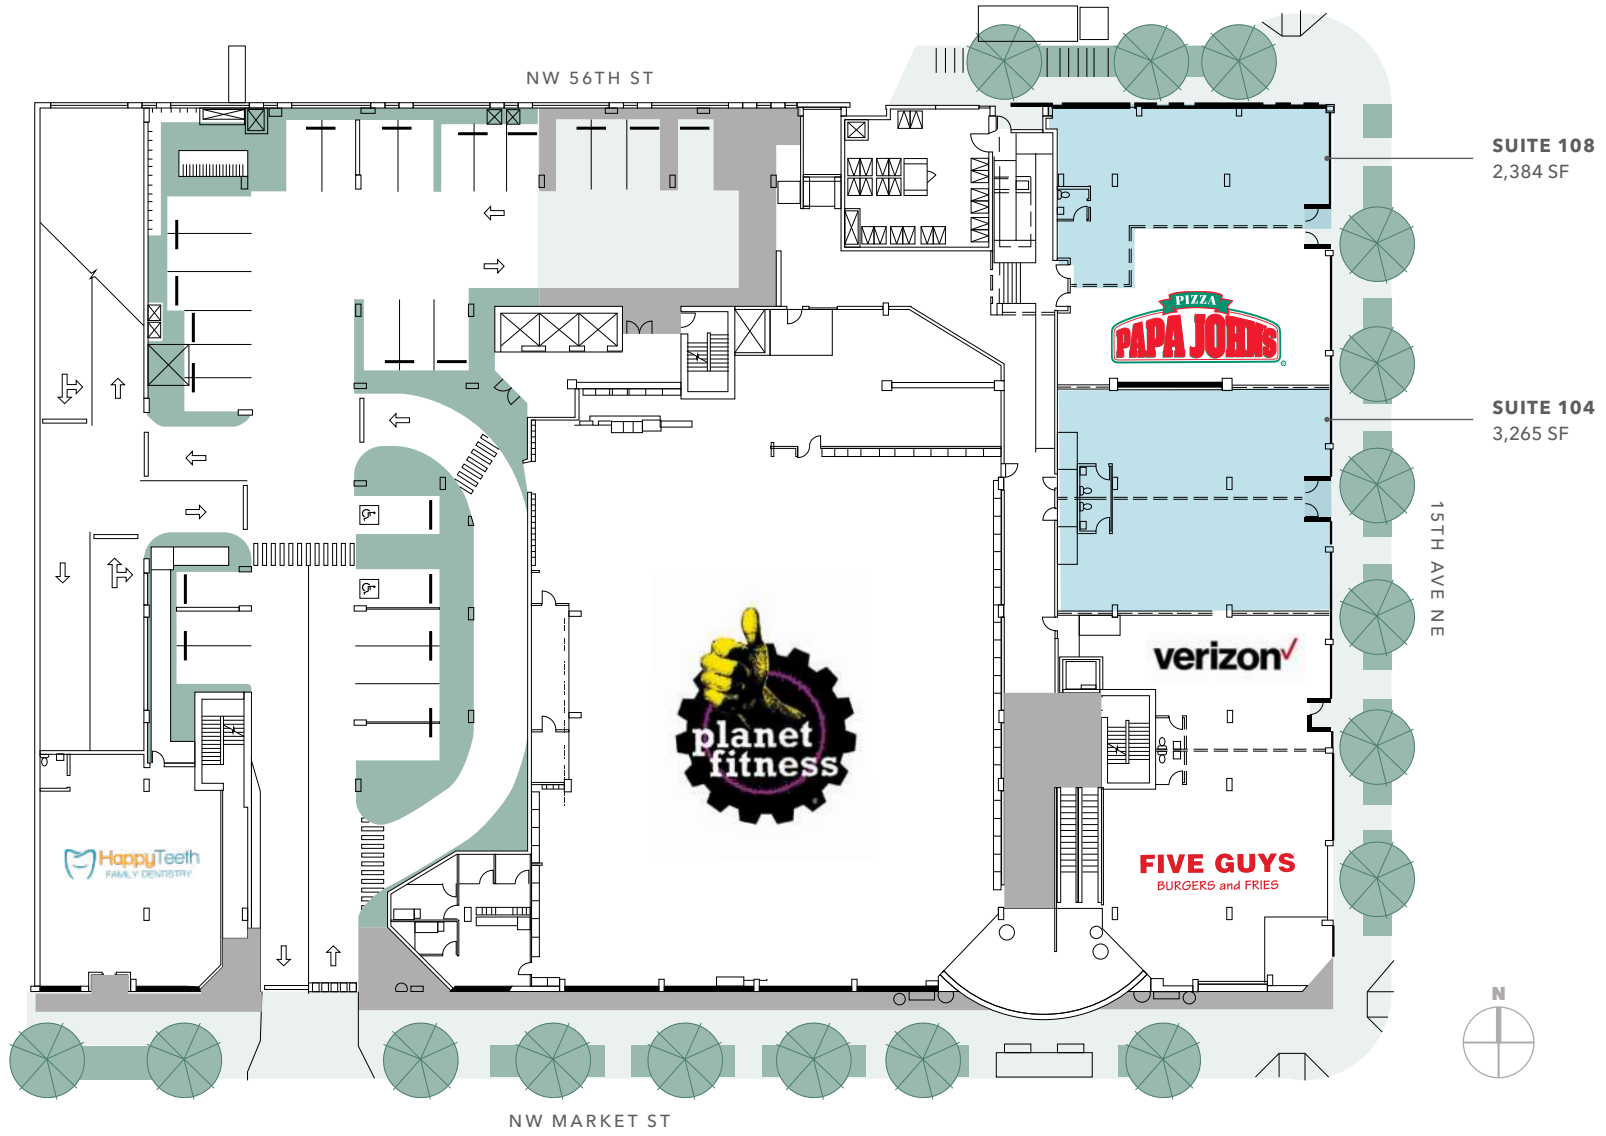

FOR LEASE

URBANA - BALLARD

1500 NW MARKET ST, SEATTLE, WA

Planet Fitness Coming Soon

NW Market St

KIDDER.COM

km Kidder Mathews

Join Five Guys, Verizon, Papa John's and Happy Teeth Dentistry

Main & Main in Ballard at 15th & Market

Former Union Bank

Former Bartell Drugs

125 total parking spaces for retail

98
WALK SCORE

97
BIKE SCORE

SITE PLAN

SUITE 104

Former Massage Envy

Built out with 12-13 treatment rooms

Two ADA restrooms

Finished HVAC, plumbing
and electrical

Reception office, employee lounge
and laundry rooms built out

SUITE 108

Available: 2,384 SF

Corner location