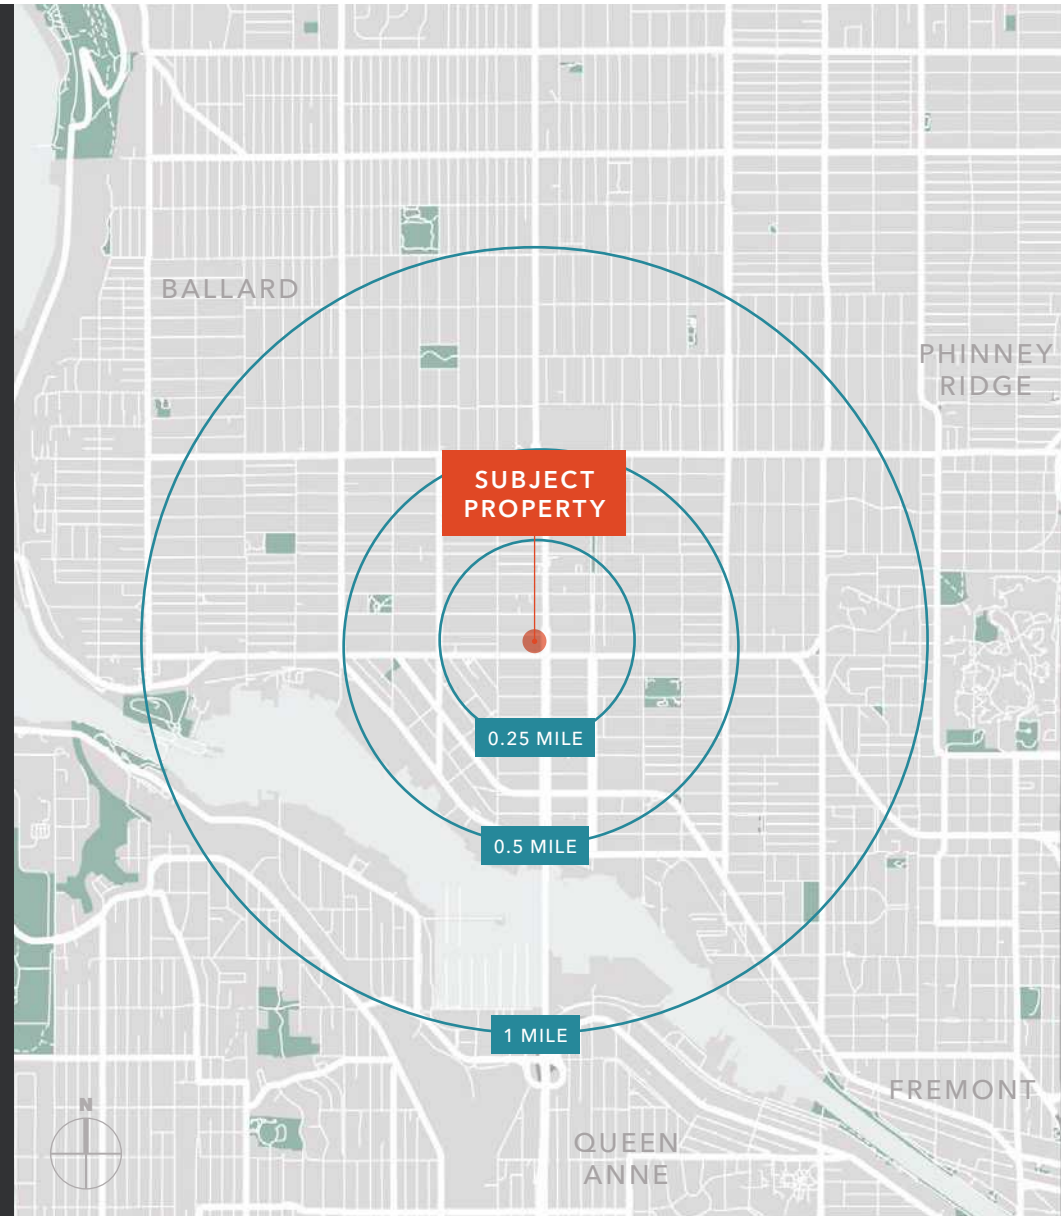

DEMOGRAPHICS

POPULATION

	0.25 Mile	0.5 Mile	1 Mile
ESTIMATED POPULATION (2023)	6,568	14,052	34,091
PROJECTED POPULATION (2028)	6,917	14,601	34,903
PROJECTED ANNUAL GROWTH (2023-2028)	349 (1.1%)	549 (0.8%)	812 (0.5%)

HOUSEHOLDS

	0.25 Mile	0.5 Mile	1 Mile
ESTIMATED HOUSEHOLDS (2023)	3,917	8,155	17,862
PROJECTED HOUSEHOLDS (2028)	4,068	8,358	18,064
PROJECTED ANNUAL GROWTH (2023-2028)	151 (0.8%)	203 (0.5%)	202 (0.2%)
ESTIMATED AVERAGE HOUSEHOLD INCOME (2023)	$157,962	$162,513	$201,167
PROJECTED AVERAGE HOUSEHOLD INCOME (2028)	$165,126	$172,635	$217,782

DAYTIME DEMOGRAPHICS

	0.25 Mile	0.5 Mile	1 Mile
TOTAL BUSINESSES	673	1,713	3,385
TOTAL EMPLOYEES	3,901	10,453	22,840

Data Source: ©2023, Sites USA