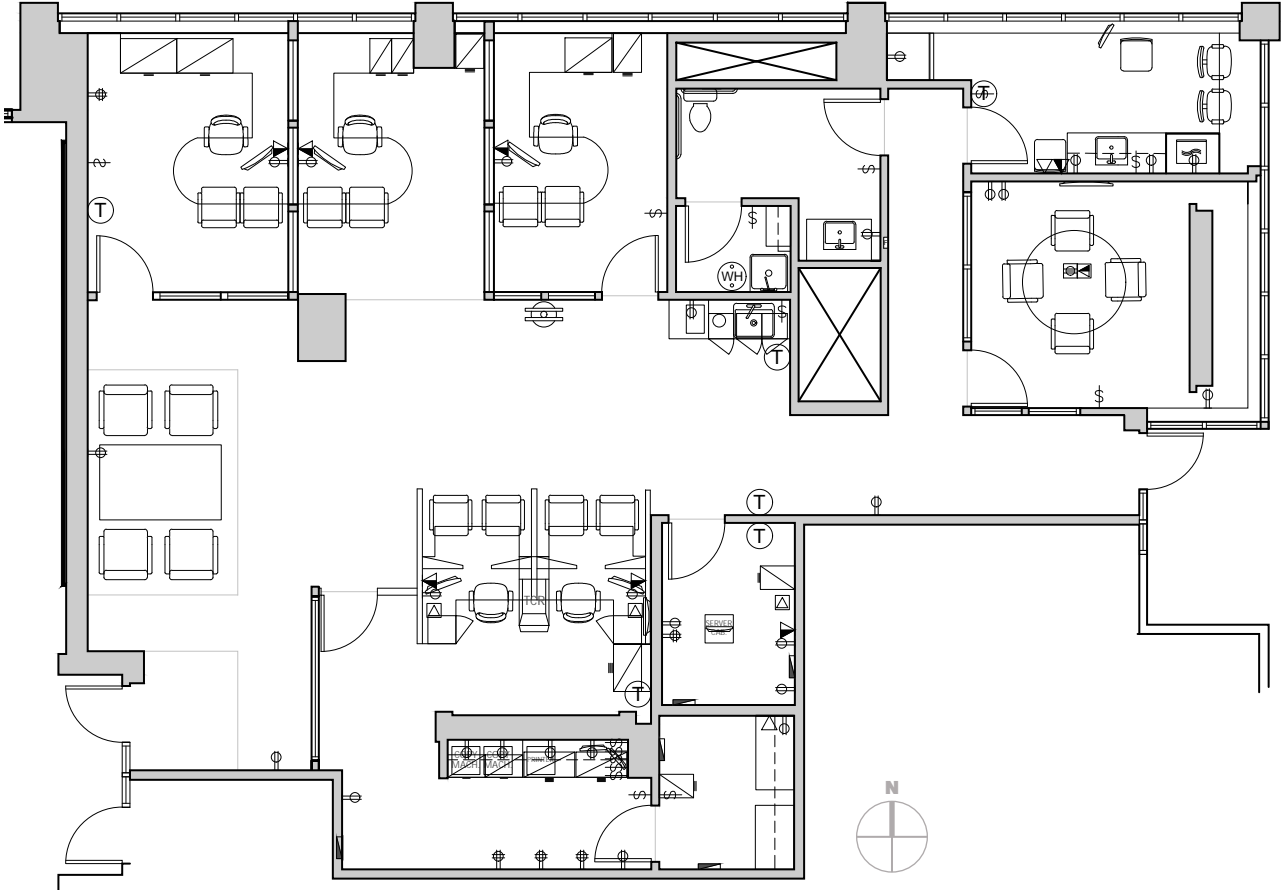

Main & Main in Ballard at 15th & Market

Former Union Bank

Former Bartell Drugs

125 total parking spaces for retail

98
WALK SCORE

97
BIKE SCORE

SITE PLAN

SUITE 104

Former Massage Envy

Built out with 12-13 treatment rooms

Two ADA restrooms

Finished HVAC, plumbing
and electrical

Reception office, employee lounge
and laundry rooms built out

SUITE 108

Available: 2,384 SF

Corner location