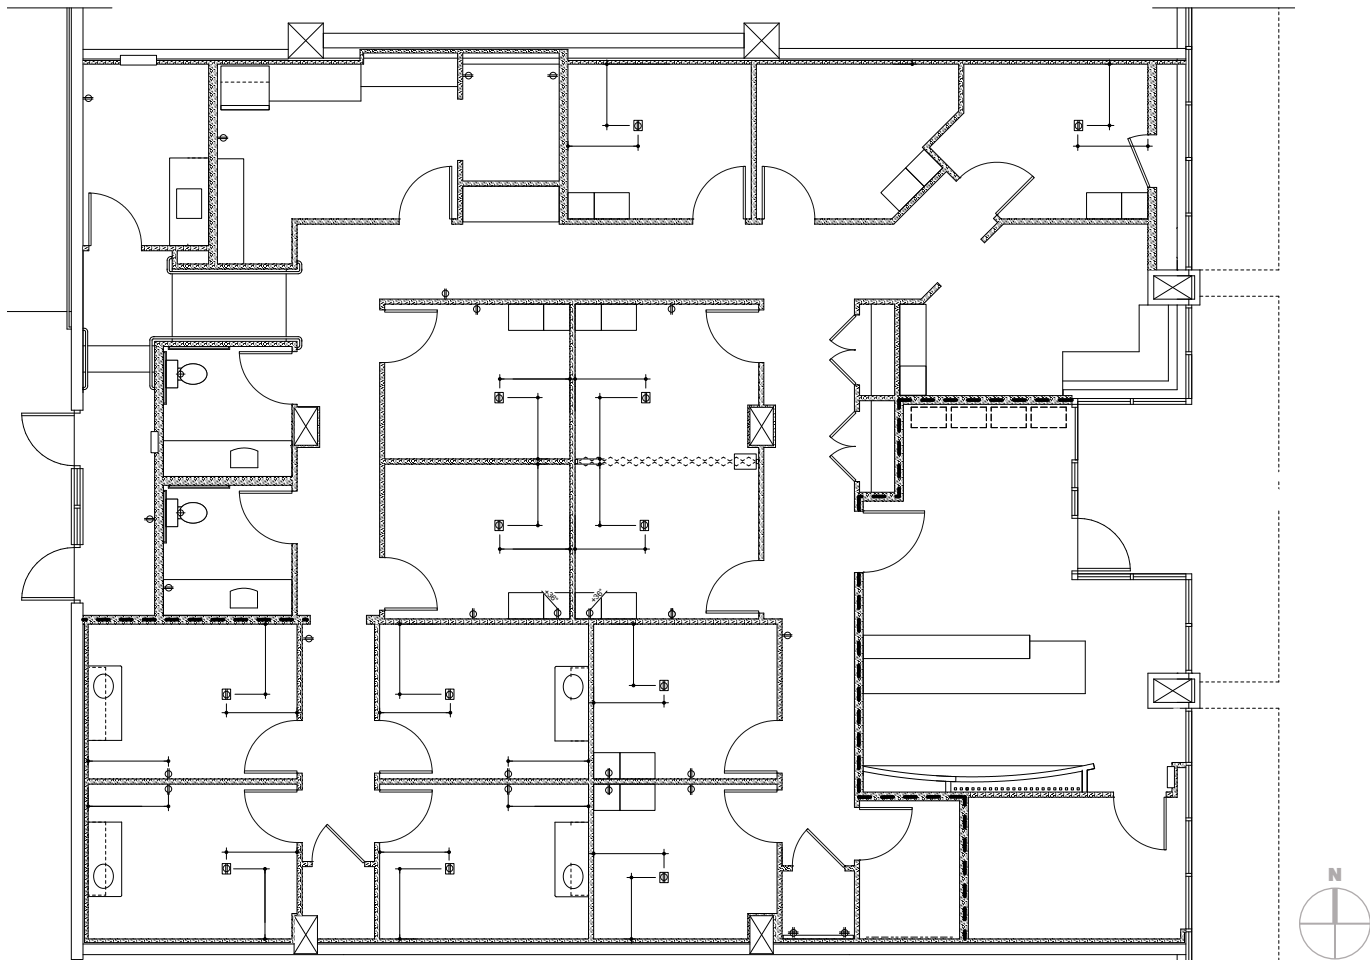

Main & Main in Ballard at 15th & Market

Former Union Bank

Former Bartell Drugs

125 total parking spaces for retail

98
WALK SCORE

97
BIKE SCORE

SITE PLAN

SUITE 104

Former Massage Envy

Built out with 12-13 treatment rooms

Two ADA restrooms

Finished HVAC, plumbing
and electrical

Reception office, employee lounge
and laundry rooms built out

SUITE 108

Available: 2,384 SF

Corner location