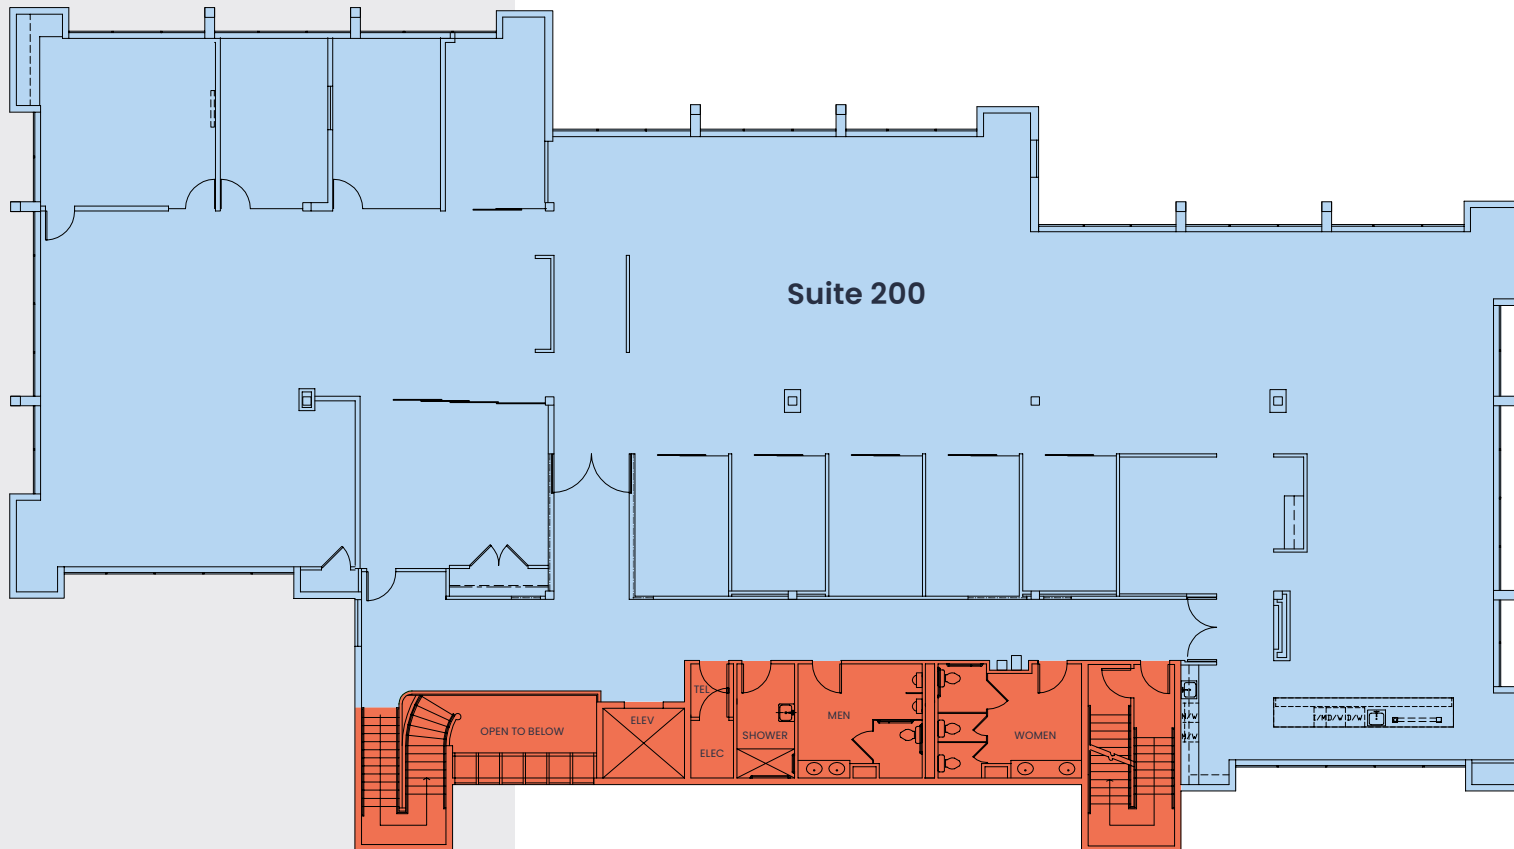

BUILDING A NORTH

First Floor

Suite 100 | 6,812 RSF

Available Now

Market Ready

BUILDING A NORTH

Second Floor

Suite 200 | 9,596 RSF

Available Now

BUILDING B SOUTH

Main Floor

Suite 210 | 835 RSF

Available Now

AMENITIES MAP

SHOPPING

1. Target
2. Bellevue North Shopping Center
3. Marketplace at Lake Meridian
4. Lincoln Square North
5. University Square
6. Bellevue Central Shopping Center
7. Wilburton Village
8. The Shops At The Bravern
9. Bellevue Square
10. Park Row Shopping Center
11. Home Depot
12. REI
13. Best Buy
14. Trader Joe's
15. Uwajimaya Bellevue
16. Evergreen Market
17. Office Depot
18. H Mart Bellevue
19. Bellevue Plaza
20. Safeway