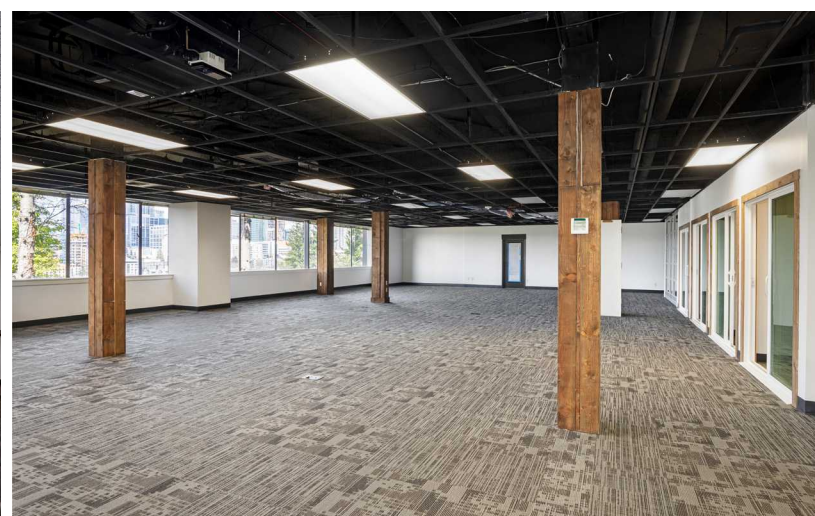

BUILDING

Highlights

Unobstructed views of the Bellevue CBD and immediate transportation access to I-405 and I-90 corridors

Parking: Free surface parking with above market average parking ratio of 4/1,000 SF

Flexible Lease Terms: Ownership able to accommodate short term occupancy requirements

Electrical System: Robust 1,600 AMP 3phase power serving the building