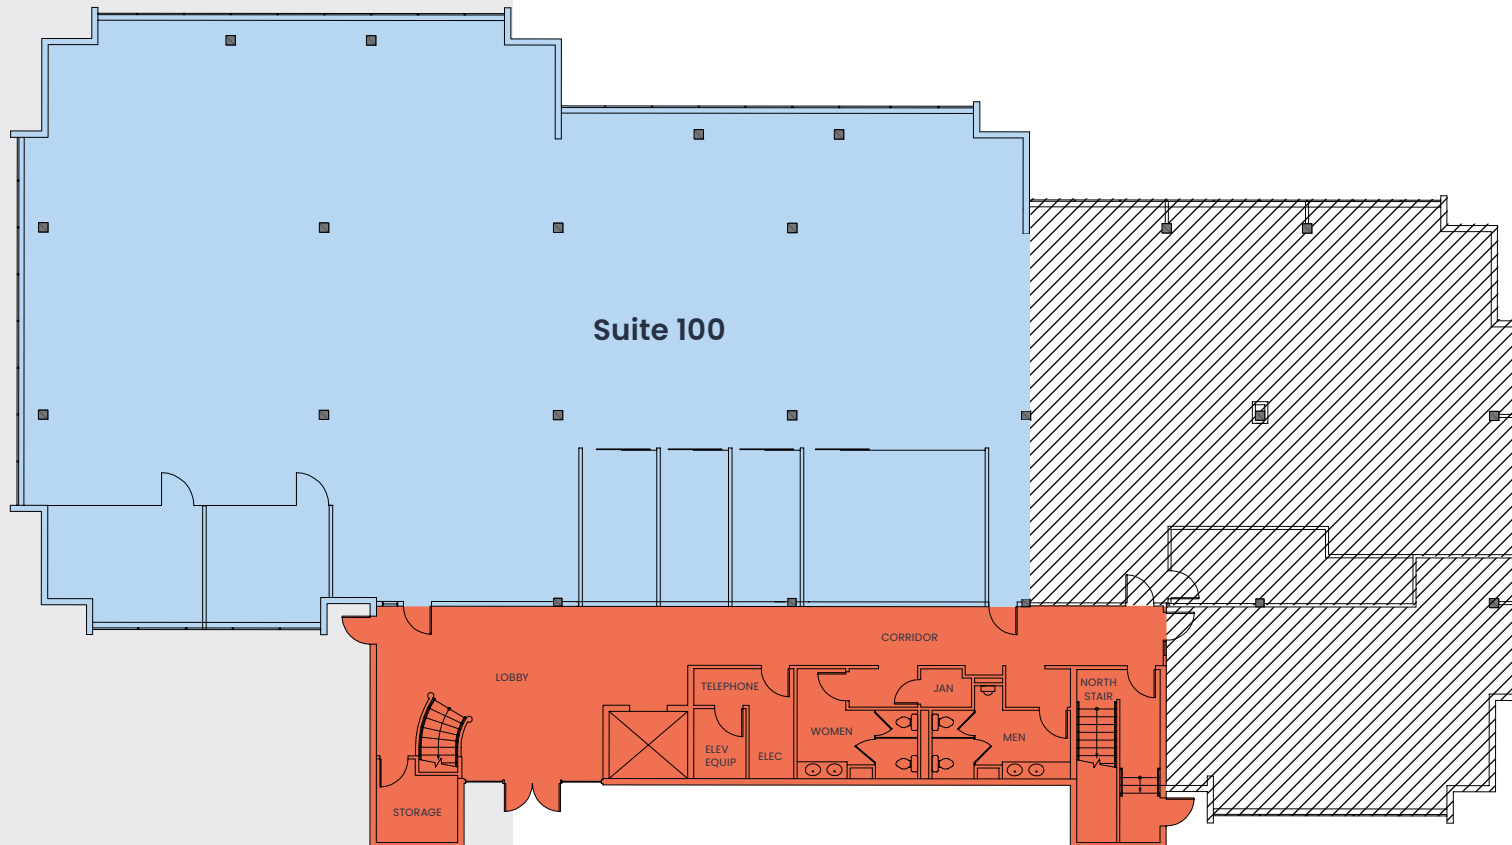

Parking: Free surface parking with above market average parking ratio of 4/1,000 SF

Flexible Lease Terms: Ownership able to accommodate short term occupancy requirements

Electrical System: Robust 1,600 AMP 3phase power serving the building

BUILDING A NORTH

First Floor

Suite 100 | 6,812 RSF

Available Now

Market Ready

BUILDING A NORTH

Second Floor

Suite 200 | 9,596 RSF

Available Now

BUILDING B SOUTH

Main Floor

Suite 210 | 835 RSF

Available Now

AMENITIES MAP

SHOPPING

1. Target
2. Bellevue North Shopping Center
3. Marketplace at Lake Meridian
4. Lincoln Square North
5. University Square
6. Bellevue Central Shopping Center
7. Wilburton Village
8. The Shops At The Bravern
9. Bellevue Square
10. Park Row Shopping Center
11. Home Depot
12. REI
13. Best Buy
14. Trader Joe's
15. Uwajimaya Bellevue
16. Evergreen Market
17. Office Depot
18. H Mart Bellevue
19. Bellevue Plaza
20. Safeway