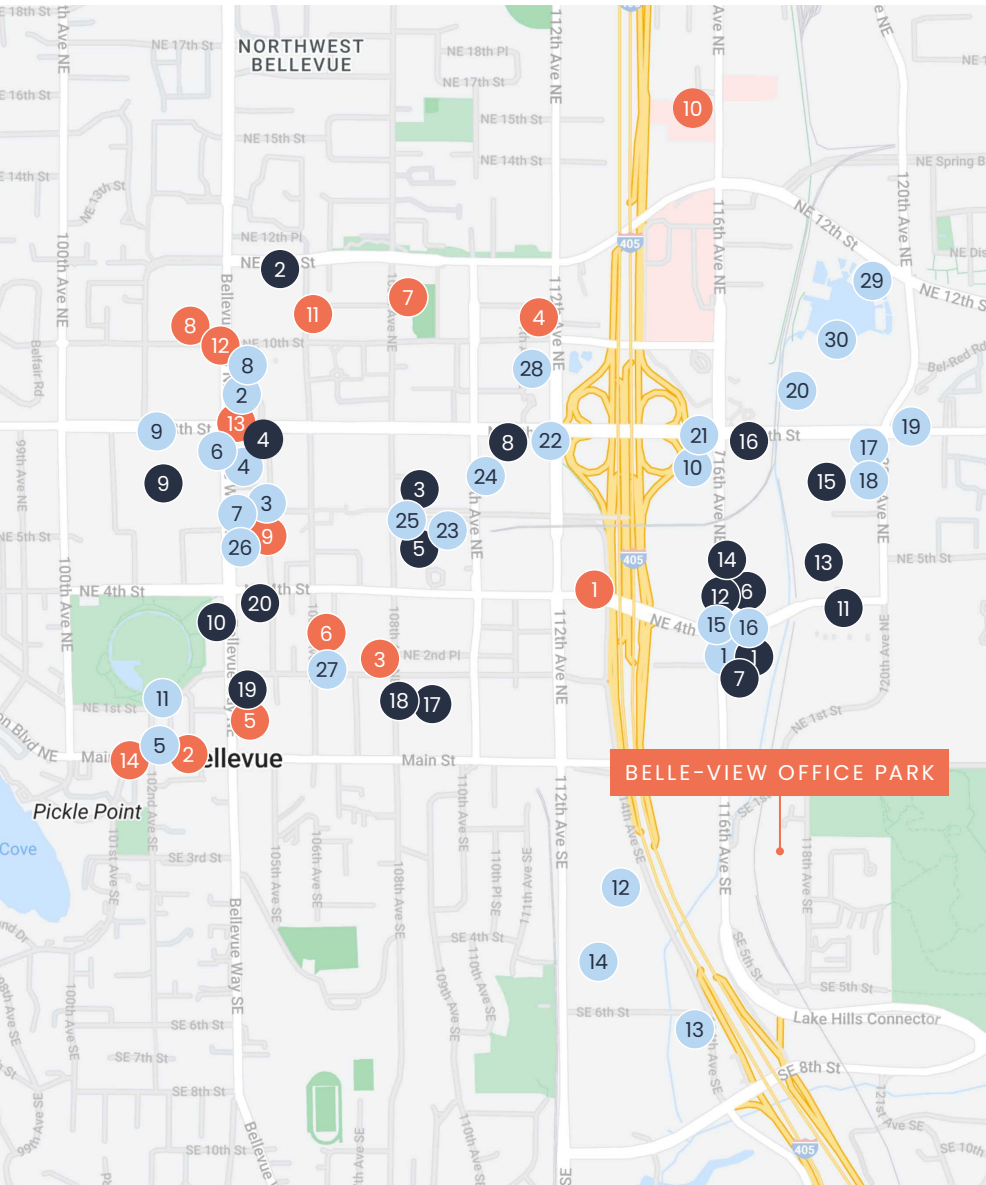

Available Now

BUILDING B SOUTH

Main Floor

Suite 210 | 835 RSF

Available Now

AMENITIES MAP

SHOPPING

1. Target
2. Bellevue North Shopping Center
3. Marketplace at Lake Meridian
4. Lincoln Square North
5. University Square
6. Bellevue Central Shopping Center
7. Wilburton Village
8. The Shops At The Bravern
9. Bellevue Square
10. Park Row Shopping Center
11. Home Depot
12. REI
13. Best Buy
14. Trader Joe's
15. Uwajimaya Bellevue
16. Evergreen Market
17. Office Depot
18. H Mart Bellevue
19. Bellevue Plaza
20. Safeway

LIFESTYLE

1. RepRoom Gym
2. Sweat Circuit Bellevue
3. Shawn Casey, Results Fitness
4. bStrong Bellevue
5. Orangetheory Fitness
6. Elevate Fit Life
7. barre3
8. CorePower Yoga
9. TruFusion Bellevue
10. Herban Therapies Spa
11. Yuan Spa - Bellevue
12. Recoop Spa
13. TRUCE Spa
14. HydroBeauté • MedSpa

RESTAURANTS

1. Kura Revolving Sushi Bar
2. JOEY Bellevue
3. Central Bar + Restaurant
4. Earls Kitchen + Bar
5. Bis on Main
6. Tavern Hall
7. Duke's Seafood
8. 13 Coins Bellevue
9. Nordstrom Grill
10. The Undrgrnd
11. Carmine's
12. Solarium Kitchen & Bar
13. Rivue Bar and Grill
14. Polaris Restaurant
15. Chipotle Mexican Grill
16. Dave & Buster's Bellevue
17. Hakka House Chinese Cuisine
18. Big Apple Bagels
19. Pho Ever
20. The Pumphouse Bar & Grill
21. Chick-fil-A
22. John Howie Steak
23. El Gaucho Bellevue
24. The Dolar Shop
25. Bowl Gogi
26. Fogo de Chão Brazilian Steakhouse
27. Haidilao Hot Pot Bellevue
28. Cielo Cocina Mexicana
29. The Crab Pot Bellevue
30. I Love Sushi on Lake Bellevue