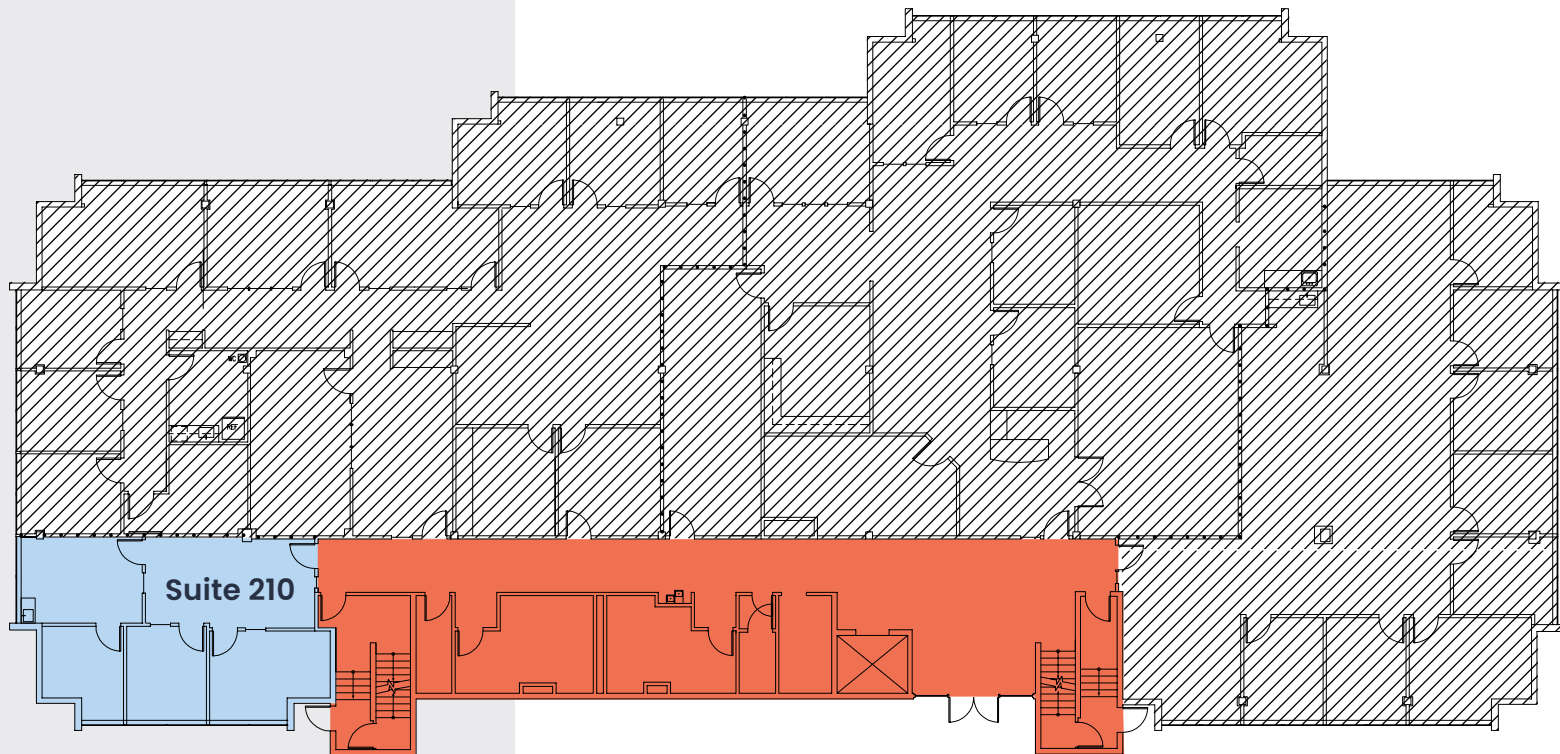

BUILDING A NORTH

First Floor

Suite 100 | 6,812 RSF

Available Now

Market Ready

BUILDING A NORTH

Second Floor

Suite 200 | 9,596 RSF

Available Now

BUILDING B SOUTH

Main Floor

Suite 210 | 835 RSF

Available Now

AMENITIES MAP

SHOPPING

1. Target
2. Bellevue North Shopping Center
3. Marketplace at Lake Meridian
4. Lincoln Square North
5. University Square
6. Bellevue Central Shopping Center
7. Wilburton Village
8. The Shops At The Bravern
9. Bellevue Square
10. Park Row Shopping Center
11. Home Depot
12. REI
13. Best Buy
14. Trader Joe's
15. Uwajimaya Bellevue
16. Evergreen Market
17. Office Depot
18. H Mart Bellevue
19. Bellevue Plaza
20. Safeway