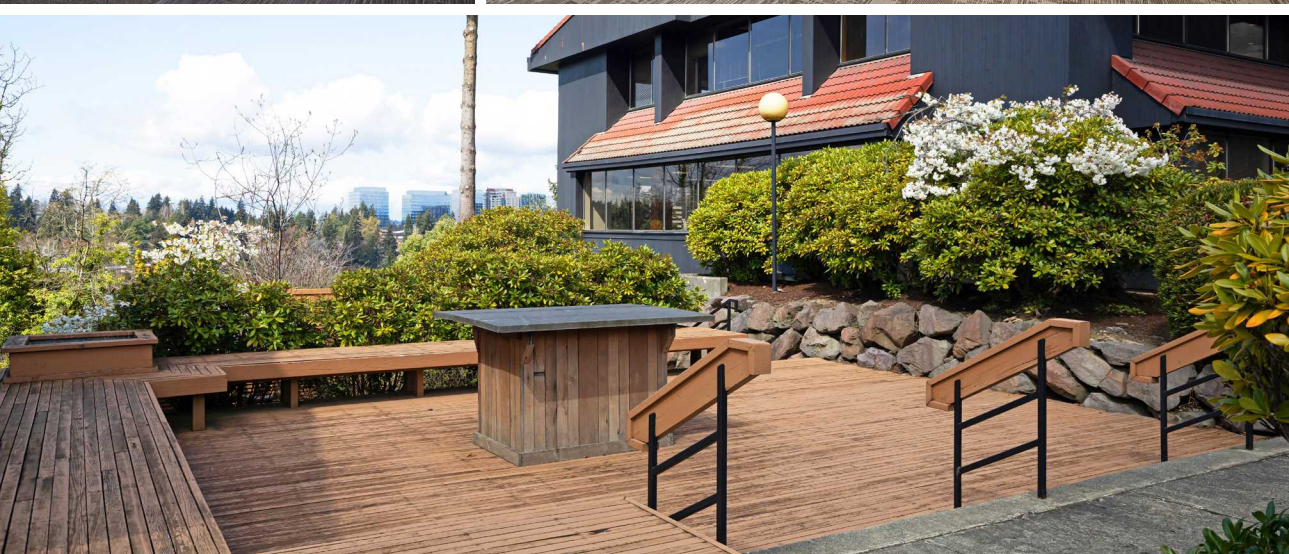

Belle-View

OFFICE PARK

275 118th Ave SE, Bellevue, WA 98005

Buildings B South & A North

Flexible Short Term
Lease Option in
Suburban Bellevue

NEWMARK

JOE LYNCH
Executive Managing Director
425.362.1399
joe.lynch@nmrk.com

DAN HARDEN
Senior Managing Director
425.362.1393
dan.harden@nmrk.com

LOCATION AERIAL

BUILDING

Highlights

Unobstructed views of the Bellevue CBD and immediate transportation access to I-405 and I-90 corridors