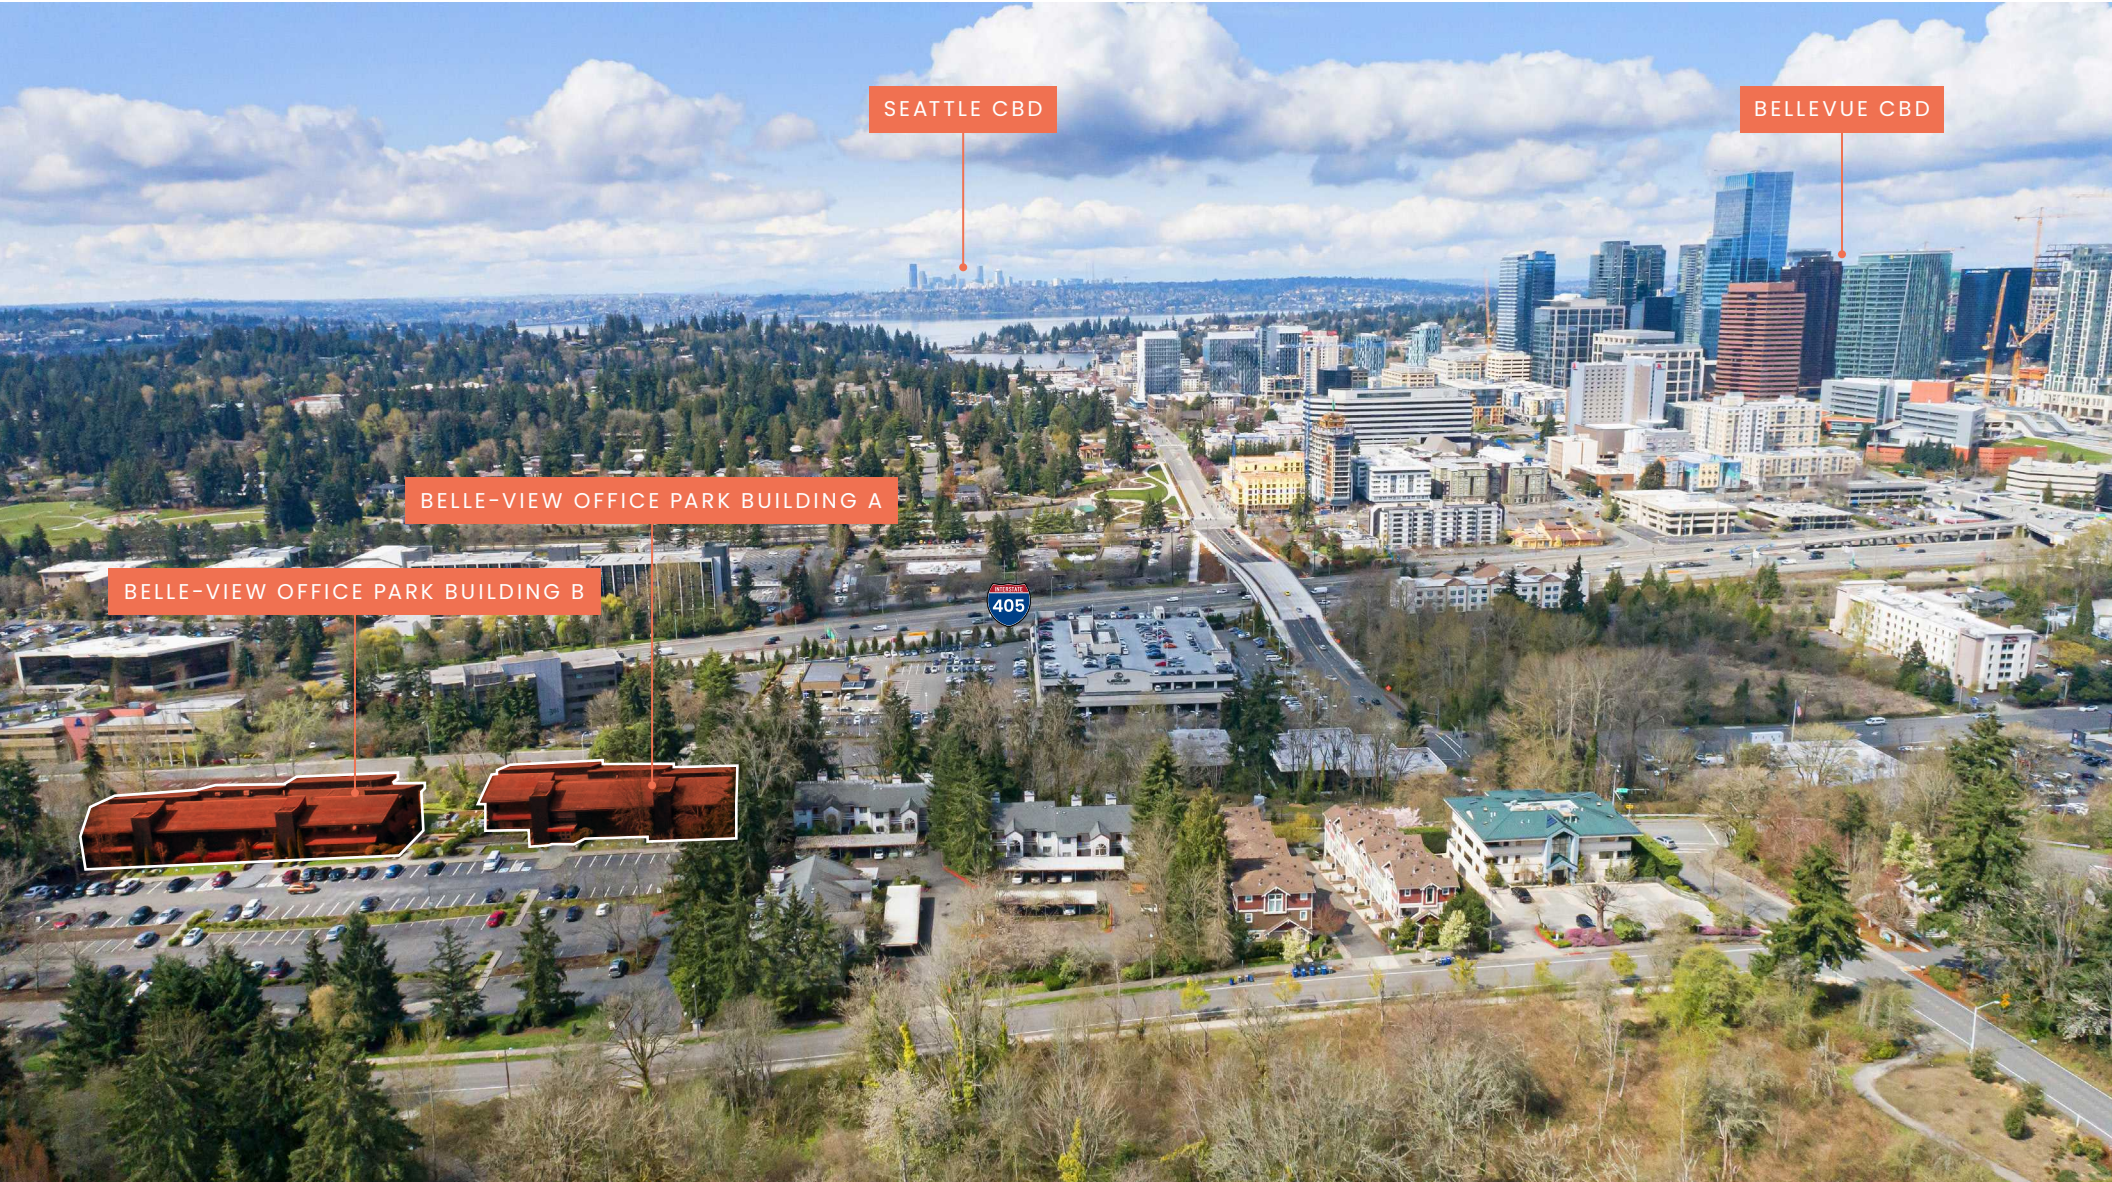

# Belle-View

OFFICE PARK

275 118th Ave SE, Bellevue, WA 98005

# LOCATION AERIAL

# Highlights

Unobstructed views of the Bellevue CBD and immediate transportation access to I-405 and I-90 corridors

**Parking:** Free surface parking with above market average parking ratio of 4/1,000 SF

# AMENITIES MAP