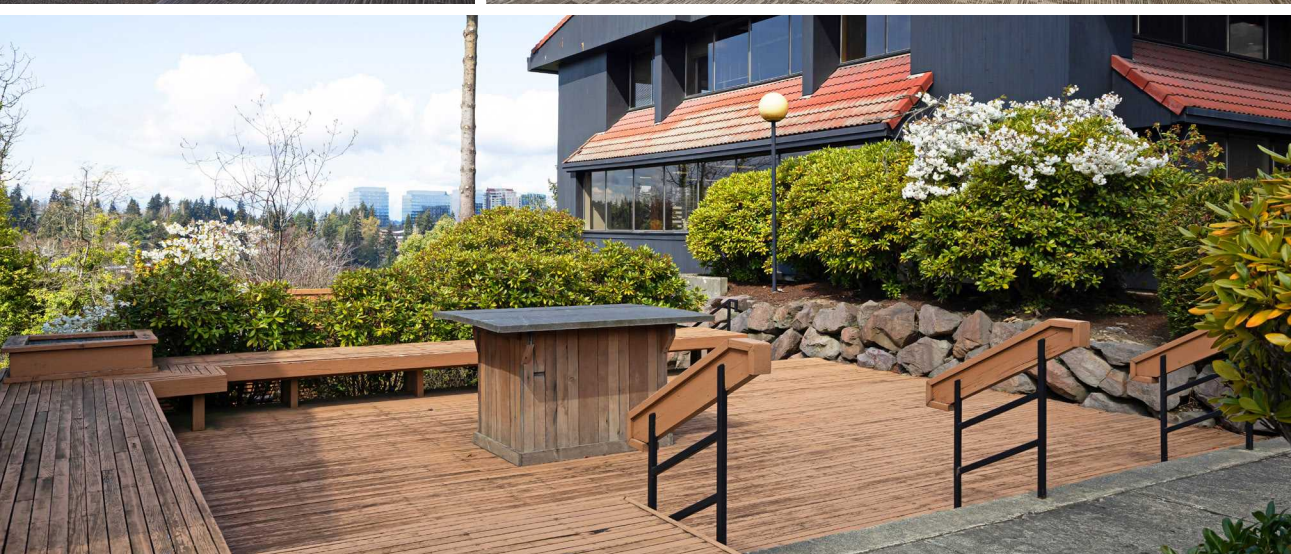

BUILDING

Highlights

Unobstructed views of the Bellevue CBD and immediate transportation access to I-405 and I-90 corridors

Parking: Free surface parking with above market average parking ratio of 4/1,000 SF

Flexible Lease Terms: Ownership able to accommodate short term occupancy requirements

Electrical System: Robust 1,600 AMP 3phase power serving the building