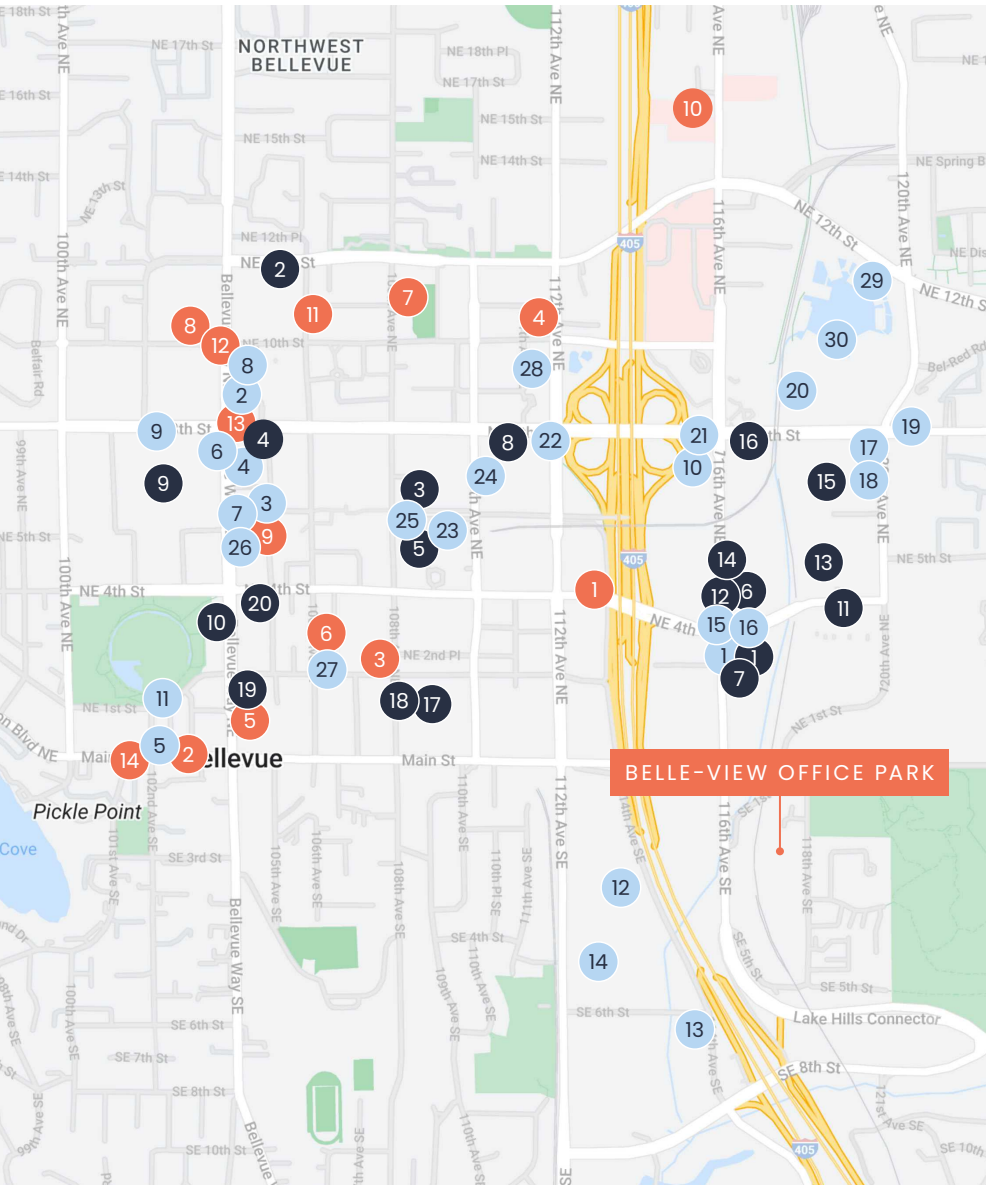

# Highlights

Unobstructed views of the Bellevue CBD and immediate transportation access to I-405 and I-90 corridors

**Parking:** Free surface parking with above market average parking ratio of 4/1,000 SF

# AMENITIES MAP

## SHOPPING

1. Target
2. Bellevue North Shopping Center
3. Marketplace at Lake Meridian
4. Lincoln Square North
5. University Square
6. Bellevue Central Shopping Center
7. Wilburton Village
8. The Shops At The Bravern
9. Bellevue Square
10. Park Row Shopping Center
11. Home Depot
12. REI
13. Best Buy
14. Trader Joe's
15. Uwajimaya Bellevue
16. Evergreen Market
17. Office Depot
18. H Mart Bellevue
19. Bellevue Plaza
20. Safeway

## RESTAURANTS

1. Kura Revolving Sushi Bar
2. JOEY Bellevue
3. Central Bar + Restaurant
4. Earls Kitchen + Bar
5. Bis on Main
6. Tavern Hall
7. Duke's Seafood
8. 13 Coins Bellevue
9. Nordstrom Grill
10. The Undrgrnd
11. Carmine's
12. Solarium Kitchen & Bar
13. Rivue Bar and Grill
14. Polaris Restaurant
15. Chipotle Mexican Grill
16. Dave & Buster's Bellevue
17. Hakka House Chinese Cuisine
18. Big Apple Bagels
19. Pho Ever
20. The Pumphouse Bar & Grill
21. Chick-fil-A
22. John Howie Steak
23. El Gaucho Bellevue
24. The Dolar Shop
25. Bowl Gogi
26. Fogo de Chão Brazilian Steakhouse
27. Haidilao Hot Pot Bellevue
28. Cielo Cocina Mexicana
29. The Crab Pot Bellevue
30. I Love Sushi on Lake Bellevue