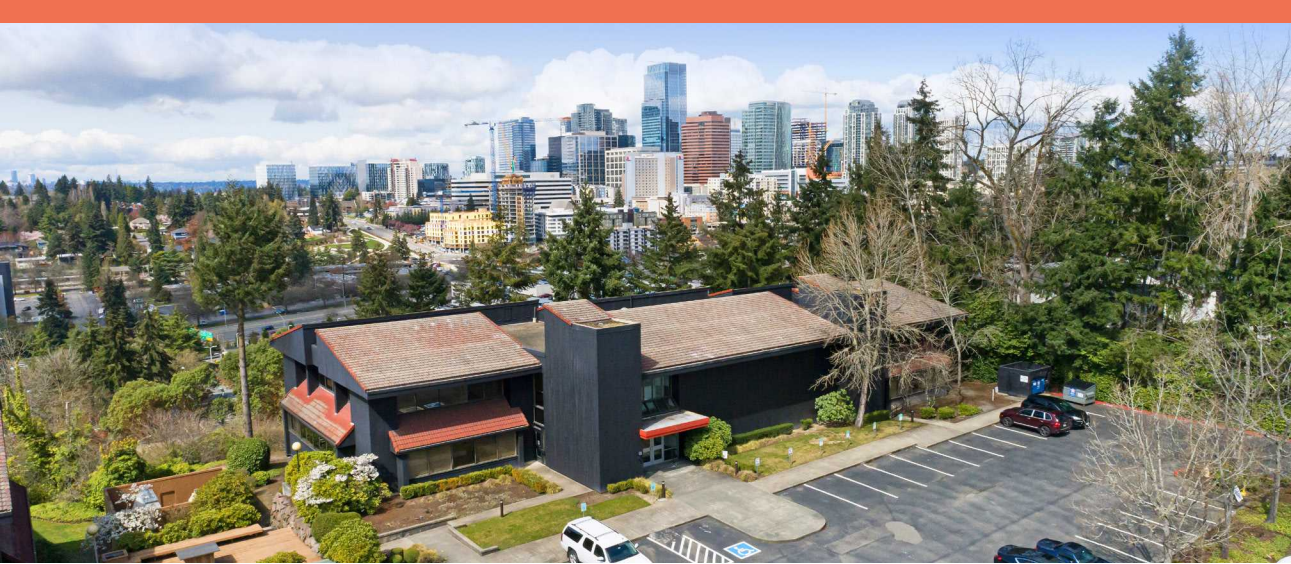

BUILDING

Highlights

Unobstructed views of the Bellevue CBD and immediate transportation access to I-405 and I-90 corridors

Parking: Free surface parking with above market average parking ratio of 4/1,000 SF

Flexible Lease Terms: Ownership able to accommodate short term occupancy requirements

Electrical System: Robust 1,600 AMP 3phase power serving the building