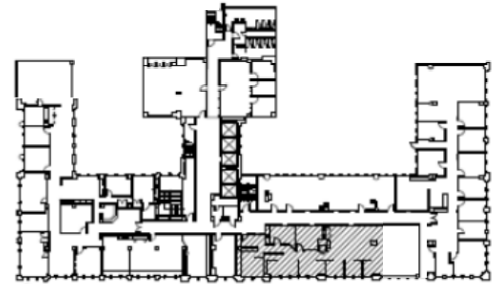

SUITE 228

1,814 RSF

KEY PLAN

LEAH MASSON

Senior Director
+1 206 215 9803
leah.masson@cushwake.com

BRANDON BURMEISTER

Senior Director
+1 206 215 9702
brandon.burmeister@cushwake.com