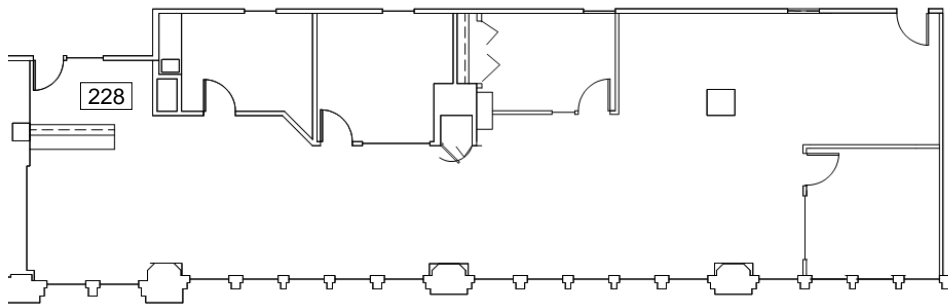

SUITE 228

1,814 RSF

KEY PLAN

LEAH MASSON

Senior Director
+1 206 215 9803
leah.masson@cushwake.com

BRANDON BURMEISTER

Senior Director
+1 206 215 9702
brandon.burmeister@cushwake.com