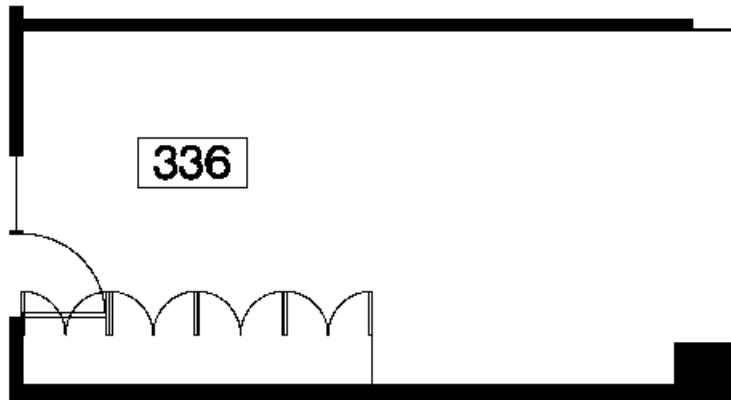

SUITE 336

427 RSF

KEY PLAN

LEAH MASSON

Senior Director
+1 206 215 9803

leah.masson@cushwake.com

BRANDON BURMEISTER

Senior Director
+1 206 215 9702