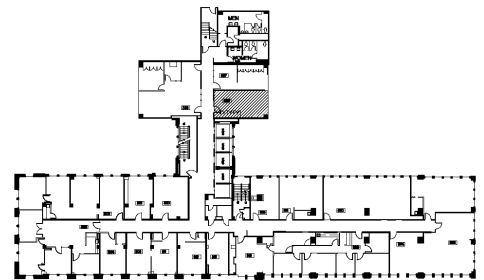

SUITE 336

427 RSF

KEY PLAN

LEAH MASSON

Senior Director
+1 206 215 9803

leah.masson@cushwake.com

BRANDON BURMEISTER

Senior Director
+1 206 215 9702