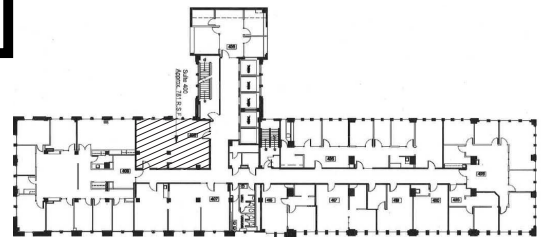

SUITE 400

781 RSF

KEY PLAN

LEAH MASSON

Senior Director
+1 206 215 9803
leah.masson@cushwake.com

BRANDON BURMEISTER

Senior Director
+1 206 215 9702
brandon.burmeister@cushwake.com