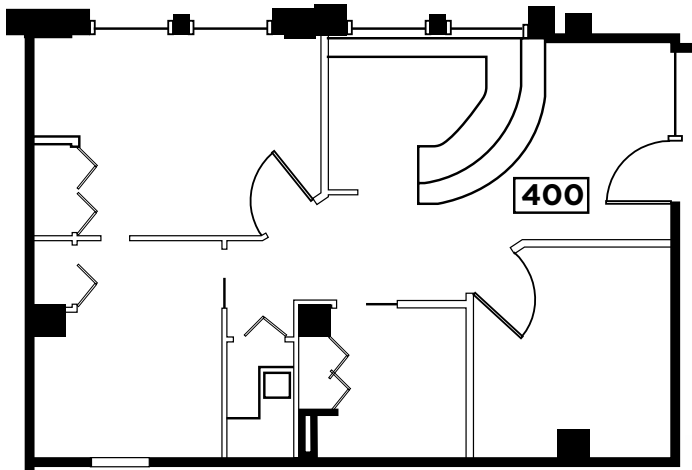

SUITE 400

781 RSF

KEY PLAN

LEAH MASSON

Senior Director
+1 206 215 9803
leah.masson@cushwake.com

BRANDON BURMEISTER

Senior Director
+1 206 215 9702
brandon.burmeister@cushwake.com