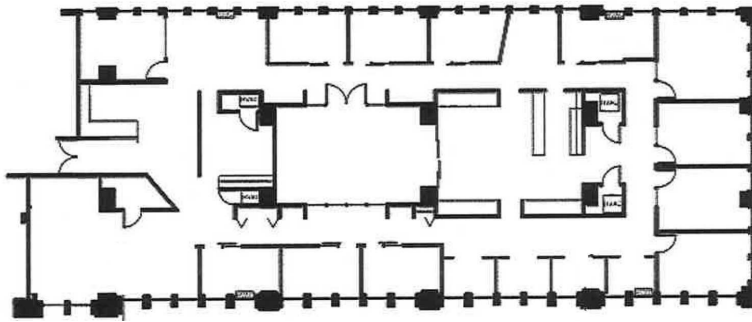

SUITE 525

6,377 RSF

KEY PLAN

LEAH MASSON

Senior Director
+1 206 215 9803
leah.masson@cushwake.com

BRANDON BURMEISTER

Senior Director
+1 206 215 9702
brandon.burmeister@cushwake.com