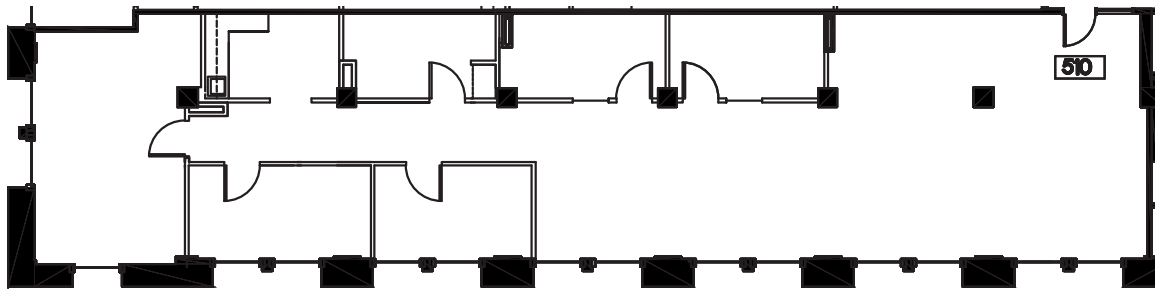

SUITE 510

2,303 RSF

KEY PLAN

LEAH MASSON

Senior Director
+1 206 215 9803
leah.masson@cushwake.com

BRANDON BURMEISTER

Senior Director
+1 206 215 9702
brandon.burmeister@cushwake.com