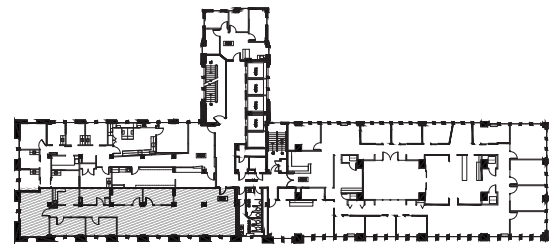

SUITE 510

2,303 RSF

KEY PLAN

LEAH MASSON

Senior Director
+1 206 215 9803
leah.masson@cushwake.com

BRANDON BURMEISTER

Senior Director
+1 206 215 9702
brandon.burmeister@cushwake.com