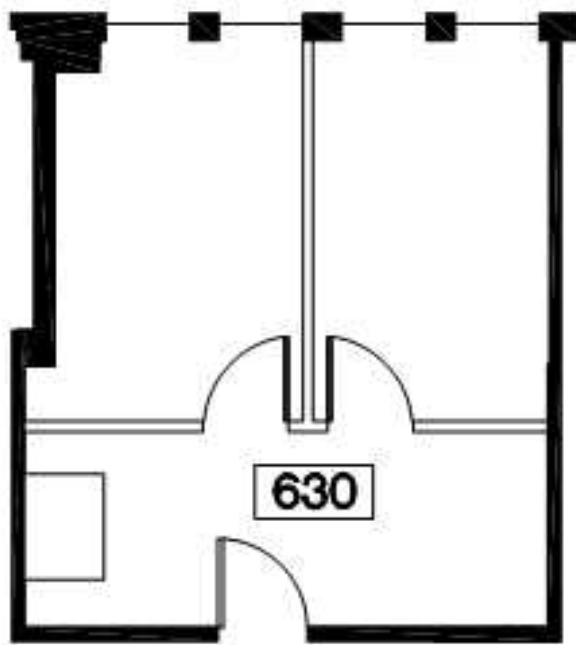

SUITE 630

442 RSF

KEY PLAN

LEAH MASSON

Senior Director
+1 206 215 9803
leah.masson@cushwake.com

BRANDON BURMEISTER

Senior Director
+1 206 215 9702
brandon.burmeister@cushwake.com