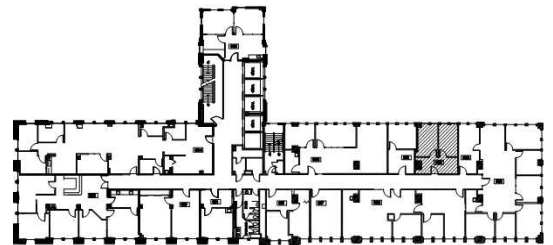

SUITE 630

442 RSF

KEY PLAN

LEAH MASSON

Senior Director
+1 206 215 9803
leah.masson@cushwake.com

BRANDON BURMEISTER

Senior Director
+1 206 215 9702
brandon.burmeister@cushwake.com