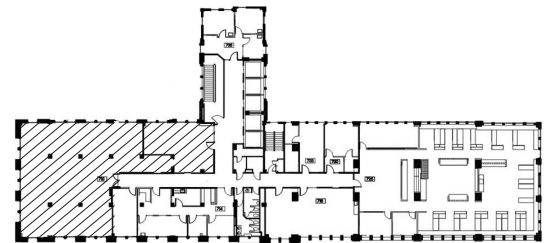

SUITE 710

3,617 RSF

KEY PLAN

LEAH MASSON

Senior Director
+1 206 215 9803
leah.masson@cushwake.com

BRANDON BURMEISTER

Senior Director
+1 206 215 9702
brandon.burmeister@cushwake.com