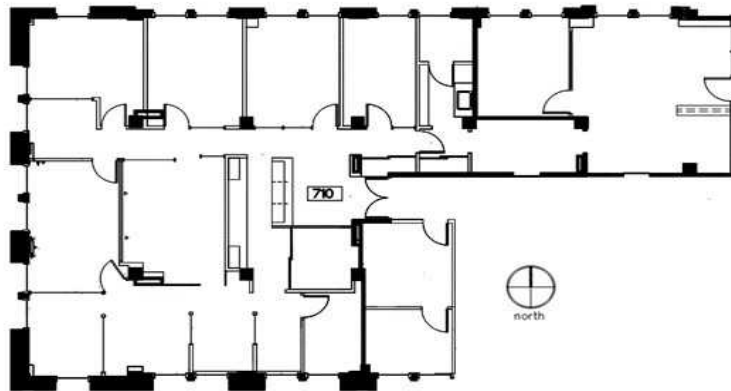

SUITE 710

3,617 RSF

KEY PLAN

LEAH MASSON

Senior Director
+1 206 215 9803
leah.masson@cushwake.com

BRANDON BURMEISTER

Senior Director
+1 206 215 9702
brandon.burmeister@cushwake.com