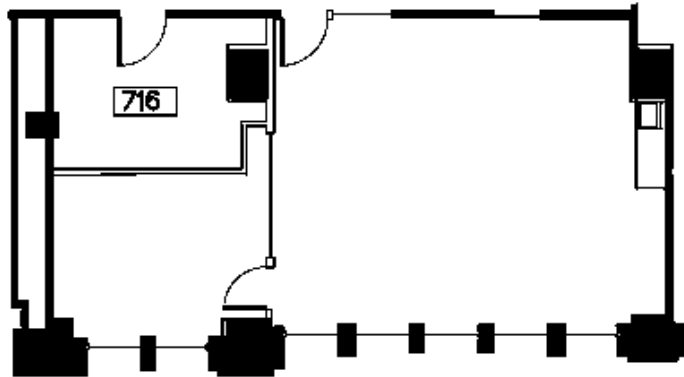

SUITE 716

972 RSF

KEY PLAN

LEAH MASSON

Senior Director
+1 206 215 9803
leah.masson@cushwake.com

BRANDON BURMEISTER

Senior Director
+1 206 215 9702
brandon.burmeister@cushwake.com