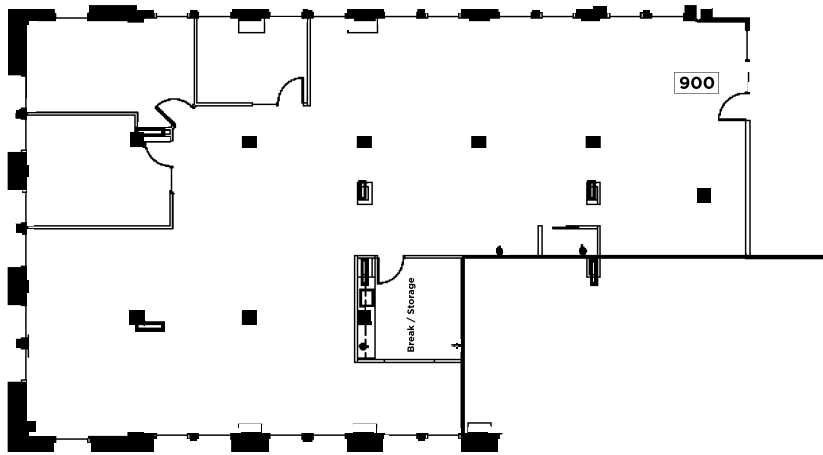

SUITE 900

3,899 RSF

KEY PLAN

LEAH MASSON

Senior Director
+1 206 215 9803
leah.masson@cushwake.com

BRANDON BURMEISTER

Senior Director
+1 206 215 9702
brandon.burmeister@cushwake.com