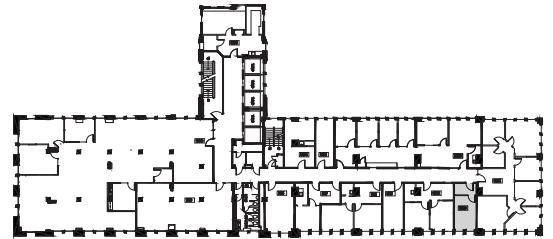

SUITE 923

232 RSF

KEY PLAN

LEAH MASSON

Senior Director
+1 206 215 9803
leah.masson@cushwake.com

BRANDON BURMEISTER

Senior Director
+1 206 215 9702
brandon.burmeister@cushwake.com