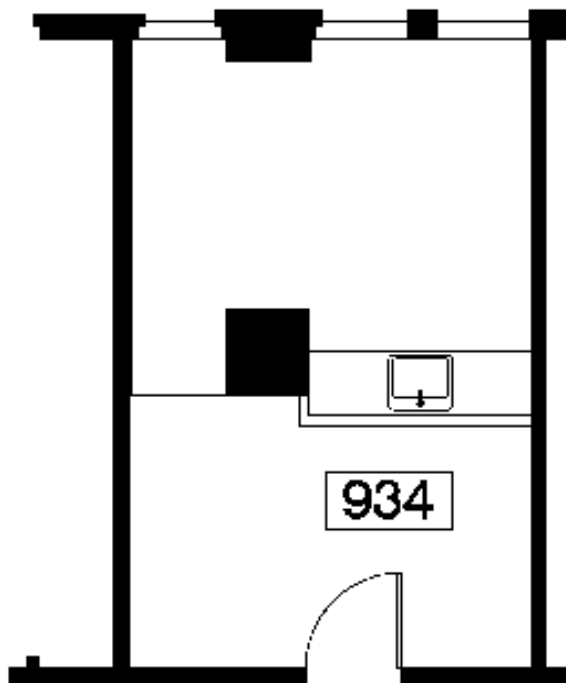

SUITE 934

328 RSF

KEY PLAN

LEAH MASSON

Senior Director
+1 206 215 9803
leah.masson@cushwake.com

BRANDON BURMEISTER

Senior Director
+1 206 215 9702
brandon.burmeister@cushwake.com