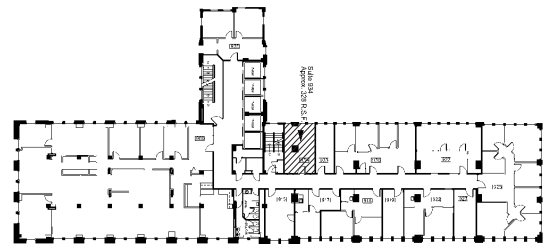

SUITE 934

328 RSF

KEY PLAN

LEAH MASSON

Senior Director
+1 206 215 9803
leah.masson@cushwake.com

BRANDON BURMEISTER

Senior Director
+1 206 215 9702
brandon.burmeister@cushwake.com