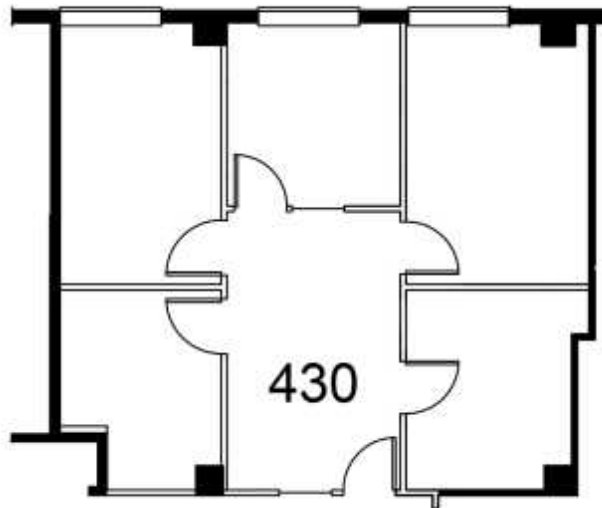

SUITE 430

942 RSF

KEY PLAN

LEAH MASSON

Senior Director
+1 206 215 9803
leah.masson@cushwake.com

BRANDON BURMEISTER

Senior Director
+1 206 215 9702
brandon.burmeister@cushwake.com