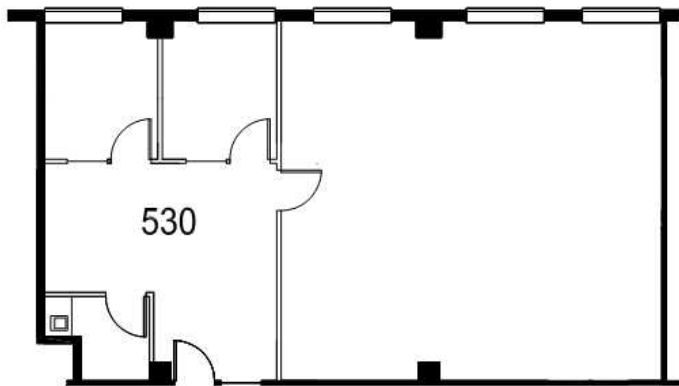

SUITE 530

1,413 RSF

KEY PLAN

LEAH MASSON

Senior Director
+1 206 215 9803
leah.masson@cushwake.com

BRANDON BURMEISTER

Senior Director
+1 206 215 9702
brandon.burmeister@cushwake.com