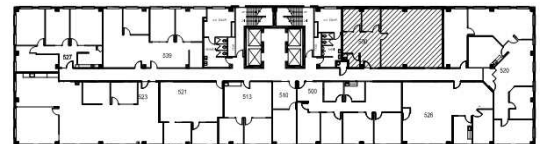

SUITE 530

1,413 RSF

KEY PLAN

LEAH MASSON

Senior Director
+1 206 215 9803
leah.masson@cushwake.com

BRANDON BURMEISTER

Senior Director
+1 206 215 9702
brandon.burmeister@cushwake.com