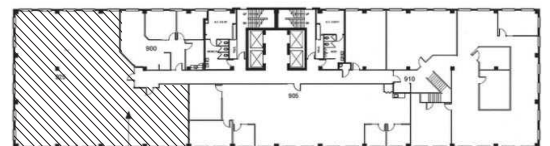

SUITE 925

4,424 RSF

KEY PLAN

LEAH MASSON

Senior Director
+1 206 215 9803
leah.masson@cushwake.com

BRANDON BURMEISTER

Senior Director
+1 206 215 9702
brandon.burmeister@cushwake.com