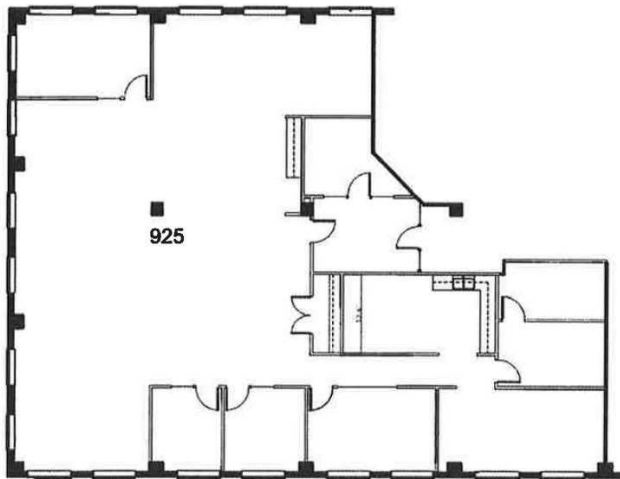

SUITE 925

4,424 RSF

KEY PLAN

LEAH MASSON

Senior Director
+1 206 215 9803
leah.masson@cushwake.com

BRANDON BURMEISTER

Senior Director
+1 206 215 9702
brandon.burmeister@cushwake.com