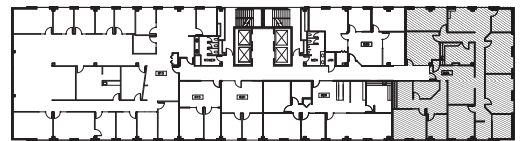

SUITE 800

3,681 RSF

KEY PLAN

LEAH MASSON

Senior Director
+1 206 215 9803
leah.masson@cushwake.com

BRANDON BURMEISTER

Senior Director
+1 206 215 9702
brandon.burmeister@cushwake.com