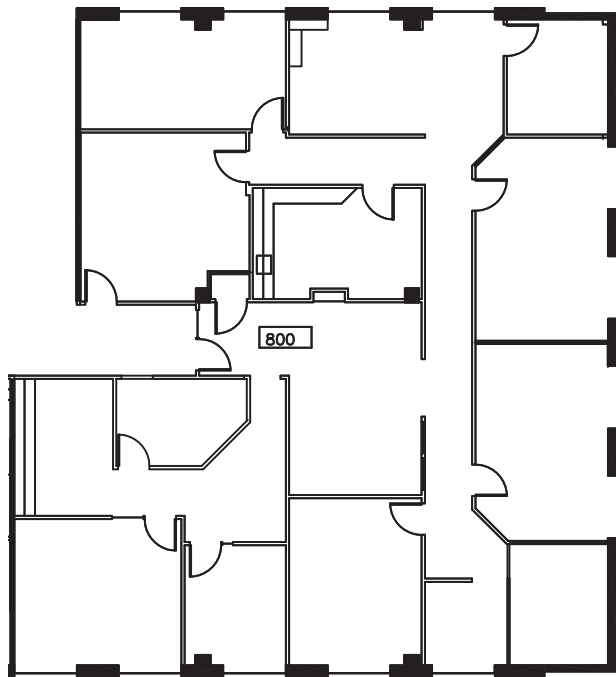

SUITE 800

3,681 RSF

KEY PLAN

LEAH MASSON

Senior Director
+1 206 215 9803
leah.masson@cushwake.com

BRANDON BURMEISTER

Senior Director
+1 206 215 9702
brandon.burmeister@cushwake.com