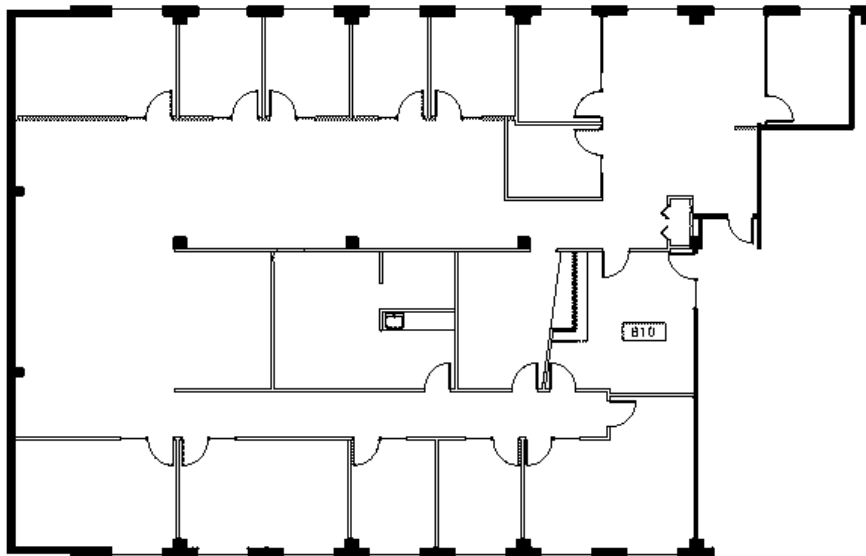

SUITE 810

5,940 RSF

KEY PLAN

LEAH MASSON

Senior Director
+1 206 215 9803
leah.masson@cushwake.com

BRANDON BURMEISTER

Senior Director
+1 206 215 9702
brandon.burmeister@cushwake.com