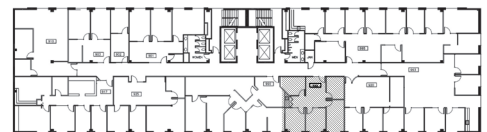

SUITE 988

982 RSF

KEY PLAN

LEAH MASSON

Senior Director
+1 206 215 9803
leah.masson@cushwake.com

BRANDON BURMEISTER

Senior Director
+1 206 215 9702
brandon.burmeister@cushwake.com