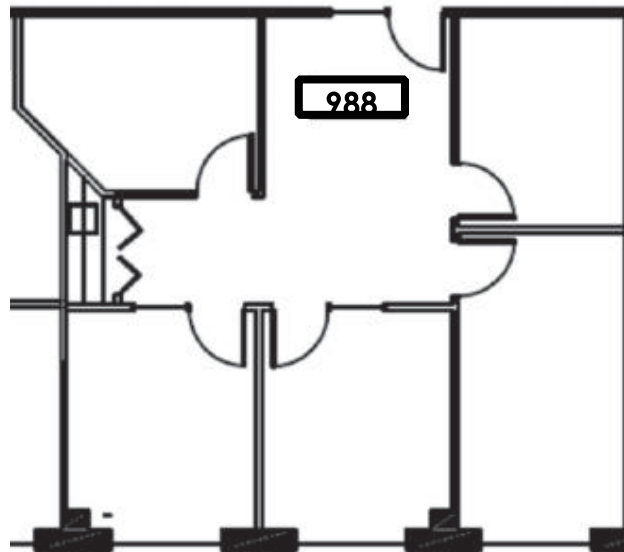

SUITE 988

982 RSF

KEY PLAN

LEAH MASSON

Senior Director
+1 206 215 9803
leah.masson@cushwake.com

BRANDON BURMEISTER

Senior Director
+1 206 215 9702
brandon.burmeister@cushwake.com